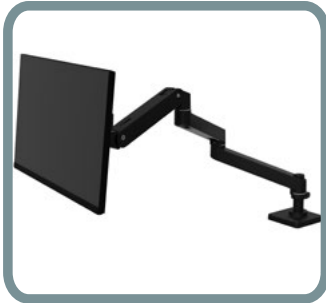

ergotron®

LX Pro Desk Monitor Arm

- **Flexible and Adaptable:** Accommodates different monitor sizes and configurations with various attachment options and accessory kits
- **Enhance Ergonomics:** Customizable positioning reduces strain and promotes better posture, with increased tilt range for stacked monitors
- **Modern Aesthetics:** Sleek design with improved cable management complements any workspace
- **Simple Installation:** Fewer parts, better cable management, and a detachable head make setup quick and easy
- **Maximize Desk Space:** A smaller base and compact profile free up workspace by lifting monitors off the desk
- **Boost Productivity:** Adjust monitor position easily with one-touch Constant Force™ lift technology for an optimal viewing experience that enhances focus and efficiency
- **High Durability:** Passes Ergotron's 10,000-cycle motion test

BUILT TO ADAPT. GUARANTEED TO LAST.

The LX line has been a trusted choice in ergonomic workspace solutions for over 20 years; recognized for its quality engineering, flexibility, and innovative Constant Force lift technology. The new LX Pro carries this legacy forward with a modern design, easier installation, and improved ergonomics. With added adaptability for a wide range of monitor setups, LX Pro continues Ergotron's commitment to solutions that evolve with changing workplace needs.

Essential Features

CONVENIENT CABLE COVER:
FASTER INSTALLATION AND SLEEKER LOOK

SMART TENSION INDICATOR:
SET TENSION LEVEL ONCE AND REPEAT FOR QUICK INSTALL OF MULTIPLE WORKSTATIONS

SAVE ROTATION STOP:
PREVENT DAMAGE TO WALLS, PARTITIONS, OR CUBICLES

EXTENSIVE TILT RANGE:
BETTER ERGONOMICS FOR USERS

DETACHABLE HEAD:
MAKES SET-UP AND MONITOR SWAPS A BREEZE

Maximize Adaptability with Accessories*

MONITOR ARM EXTENSION
#98-731

ADD UP TO THREE ARMS WITH DISPLAY ARM EXPANSION KIT (ONLY FOR LARGE BASE)
#98-734