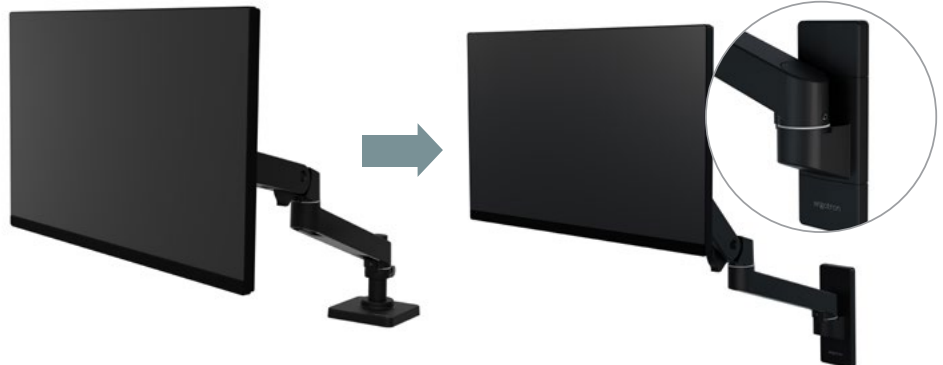

EXTENSIVE TILT RANGE:
BETTER ERGONOMICS FOR USERS

DETACHABLE HEAD:
MAKES SET-UP AND MONITOR SWAPS A BREEZE

Maximize Adaptability with Accessories*

MONITOR ARM EXTENSION
#98-731

ADD UP TO THREE ARMS WITH DISPLAY ARM EXPANSION KIT (ONLY FOR LARGE BASE)
#98-734

DISPLAY BOW - SINGLE TO DUAL DIRECT
#98-737

NOTEBOOK TRAY
#50-193-200

SINGLE TO DUAL SIDE-BY-SIDE CONVERSION KIT
#98-745

SINGLE DISPLAY WALL MOUNT (POLISHED ALUMINIUM)
#45-683-026

C-CLAMP
#45-712

GROMMET MOUNT
#98-728

DESK-TO-WALL CONVERSION
#98-730

*Available to purchase separately

LX Pro Desk Monitor Arm

LX Pro Desk Arm

LX Pro Desk Arm, Tall Pole

Standard Clamp Mount Part # (colour)	45-682-293 (Dark Grey) 45-682-292 (Matte Black) 45-682-290 (White) 45-682-026 (Polished Aluminium)	45-695-293 (Dark Grey) 45-695-292 (Matte Black) 45-695-290 (White)
Grommet Mount Part # (colour)	45-708-293 (Dark Grey) 45-708-292 (Matte Black) 45-708-290 (White) 45-708-026 (Polished Aluminium)	45-709-293 (Dark Grey) 45-709-292 (Matte Black) 45-709-290 (White)
C-Clamp Part # (colour)	45-712-293 (Dark Grey) 45-712-292 (Matte Black) 45-712-290 (White)	Buildable from components
Includes	Arm, extension, monitor pivot, grommet mount or 2-piece desk clamp, 13.5 cm pole, attachment hardware	Arm, extension, monitor pivot, grommet mount or 2-piece desk clamp, 30.4 cm pole, attachment hardware
Typical LCD Size	≤ 34"	
LCD SIZE IS APPROXIMATION. DIMENSION IS DIAGONAL MEASUREMENT OF SCREEN. LCD SIZE MAY BE EXCEEDED AS LONG AS SCREEN WEIGHT DOES NOT EXCEED MAXIMUM WEIGHT CAPACITY OF THE MOUNT.		
Weight Capacity	1.8–10 kg	
Lift	33 cm	
Tilt	85° (±70° / ±15°)	
Monitor Pan	180°	
Base Arm Pan	360° (180° with rotation stop engaged)	
Monitor Rotation	360°	
VESA	MIS-D, 100/75, C (100 x 100 mm & 75 x 75 mm hole pattern)	
Extension	≤ 65.6 cm	
Shipping Weight	5.2 kg	6.7 kg
Shipping Dimensions	41.5L x 35W x 16.5H cm	59L x 35W x 16.5H cm
Warranty	10 years	
Pro Install Option	SRVC-SPI-1	