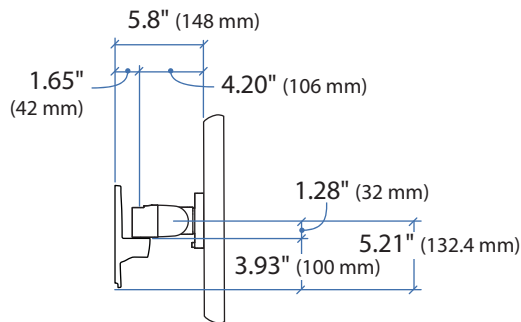

200 Series Wall Mount Pivot

Wall Mount Bracket

Range of Motion

Maximum Weight Capacity