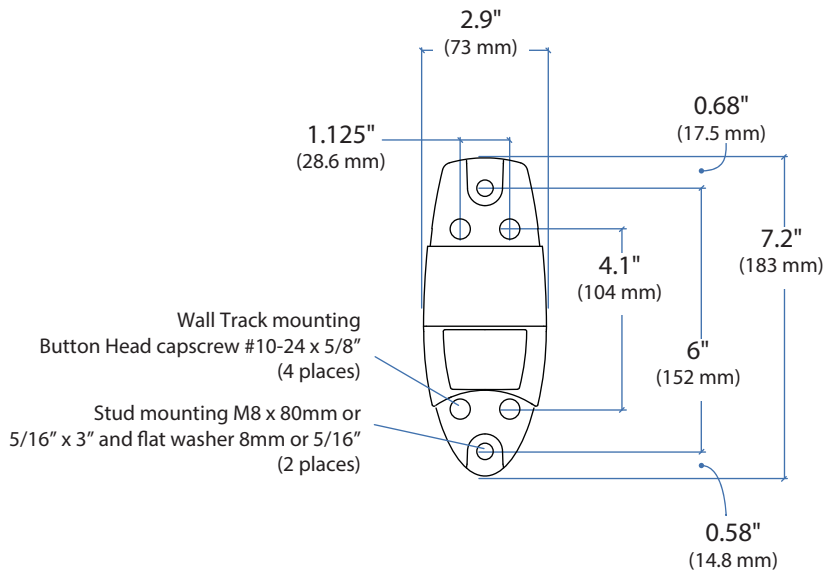

200 Series Wall Mount Pivot

Wall Mount Bracket

Range of Motion

Maximum Weight Capacity