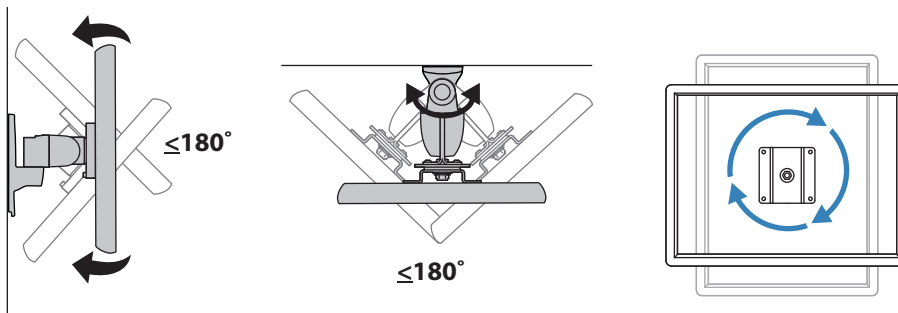

200 Series Wall Mount Pivot

Wall Mount Bracket

Range of Motion

Maximum Weight Capacity