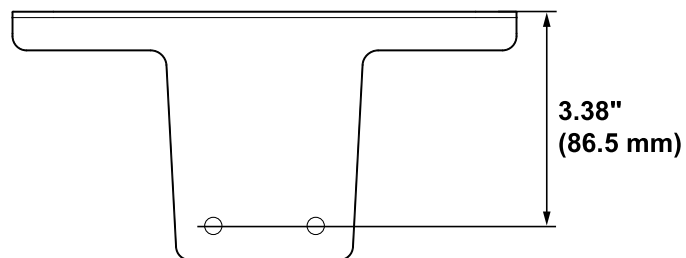

## CareFit™ Slim Scanner and Printer Shelf

© 2020 Ergotron, Inc. rev. 03/23/2020 DIM-CFScannerPrinterShelf **Content is subject to change without notification**

Americas Sales and Corporate Headquarter	EMEA Sales	APAC Sales	Worldwide OEM Sales
St. Paul, MN USA (800) 888-8458 +1-651-681-7600 www.ergotron.com insidesales@ergotron.com	Amersfoort, The Netherlands +31 33 45 45 600 www.ergotron.com info.eu@ergotron.com	Sydney, Australia www.ergotron.com apaccustomerservice@ergotron.com	www.ergotron.com info.oem@ergotron.com