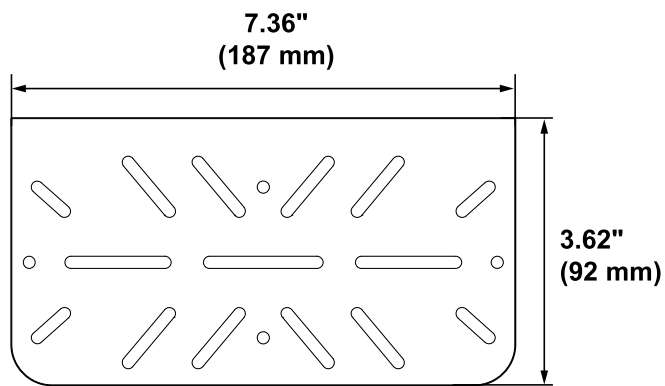

## CareFit™ Slim Scanner and Printer Shelf

© 2020 Ergotron, Inc. rev. 03/23/2020 DIM-CFScannerPrinterShelf **Content is subject to change without notification**

Americas Sales and Corporate Headquarter	EMEA Sales	APAC Sales	Worldwide OEM Sales
St. Paul, MN USA (800) 888-8458 +1-651-681-7600 www.ergotron.com insidesales@ergotron.com	Amersfoort, The Netherlands +31 33 45 45 600 www.ergotron.com info.eu@ergotron.com	Sydney, Australia www.ergotron.com apaccustomerservice@ergotron.com	www.ergotron.com info.oem@ergotron.com