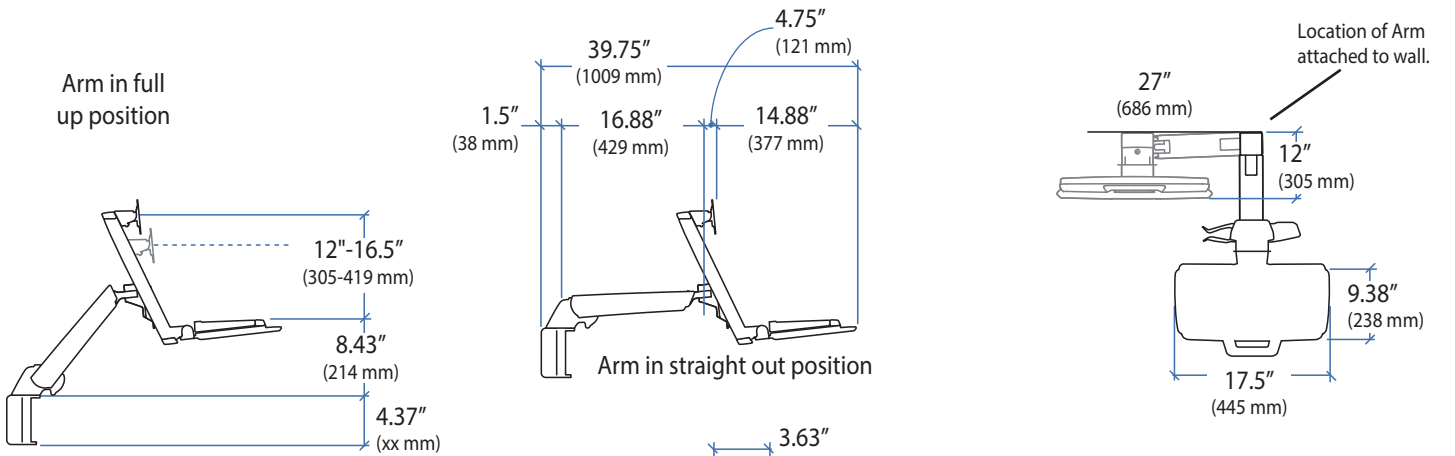

StyleView® Sit Stand Combo System

© 2012 Ergotron, Inc. rev. 01/07/2019 DIM-ComboSystem Content is subject to change without notification

Americas Sales and Corporate Headquarters

St. Paul, MN USA
(800) 888-8458
+1-651-681-7600
www.ergotron.com
sales@ergotron.com

EMEA Sales

Amersfoort, The Netherlands
+31 33 45 45 600
www.ergotron.com
info.eu@ergotron.com

APAC Sales

Tokyo, Japan
www.ergotron.com
japansupport@ergotron.com

Worldwide OEM Sales

www.ergotron.com
info.oem@ergotron.com