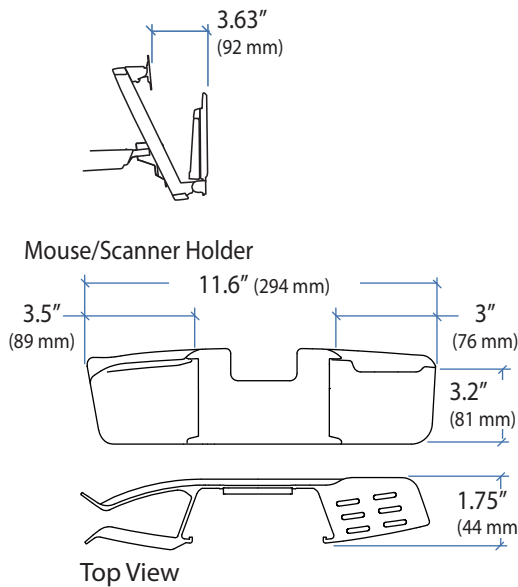

StyleView® Sit Stand Combo System

© 2012 Ergotron, Inc. rev. 01/07/2019 DIM-ComboSystem Content is subject to change without notification

Americas Sales and Corporate Headquarters

St. Paul, MN USA
(800) 888-8458
+1-651-681-7600
www.ergotron.com
sales@ergotron.com

EMEA Sales

Amersfoort, The Netherlands
+31 33 45 45 600
www.ergotron.com
info.eu@ergotron.com

APAC Sales

Tokyo, Japan
www.ergotron.com
japansupport@ergotron.com

Worldwide OEM Sales

www.ergotron.com
info.oem@ergotron.com