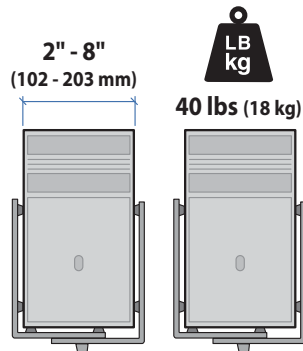

StyleView® Sit Stand Combo System

Small CPU Holder

Medium CPU Holder

Top view showing range of motion when pulled out from the wall.

Wall Track

Front view with arm pushed back against the wall.

© 2012 Ergotron, Inc. rev. 01/07/2019 DIM-ComboSystem Content is subject to change without notification