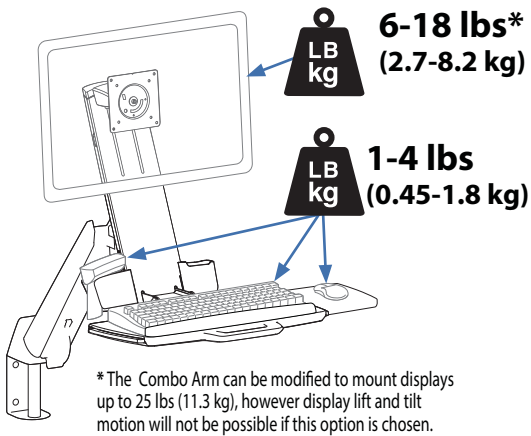

StyleView® Sit Stand Combo System

© 2012 Ergotron, Inc. rev. 01/07/2019 DIM-ComboSystem Content is subject to change without notification

Americas Sales and Corporate Headquarters

St. Paul, MN USA
(800) 888-8458
+1-651-681-7600
www.ergotron.com
sales@ergotron.com

EMEA Sales

Amersfoort, The Netherlands
+31 33 45 45 600
www.ergotron.com
info.eu@ergotron.com

APAC Sales

Tokyo, Japan
www.ergotron.com
japansupport@ergotron.com

Worldwide OEM Sales

www.ergotron.com
info.oem@ergotron.com