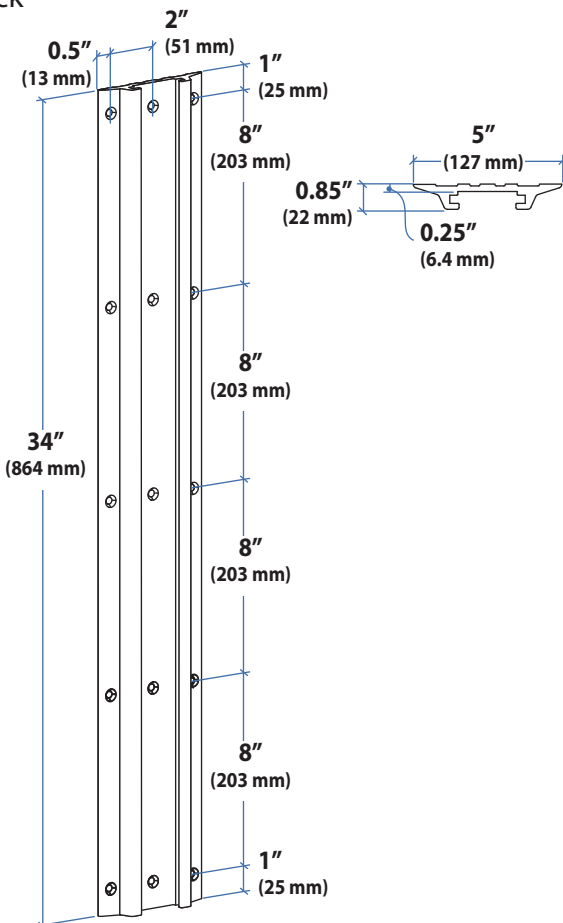

StyleView® Sit Stand Combo System

Small CPU Holder

Medium CPU Holder

Top view showing range of motion when pulled out from the wall.

Wall Track

Front view with arm pushed back against the wall.

© 2012 Ergotron, Inc. rev. 01/07/2019 DIM-ComboSystem Content is subject to change without notification