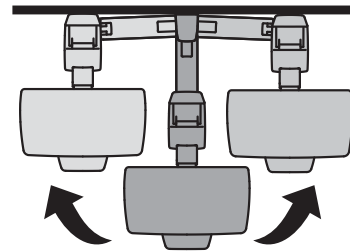

StyleView® Sit Stand Combo System

Small CPU Holder

Medium CPU Holder

Top view showing range of motion when pulled out from the wall.

Wall Track

Front view with arm pushed back against the wall.

© 2012 Ergotron, Inc. rev. 01/07/2019 DIM-ComboSystem Content is subject to change without notification