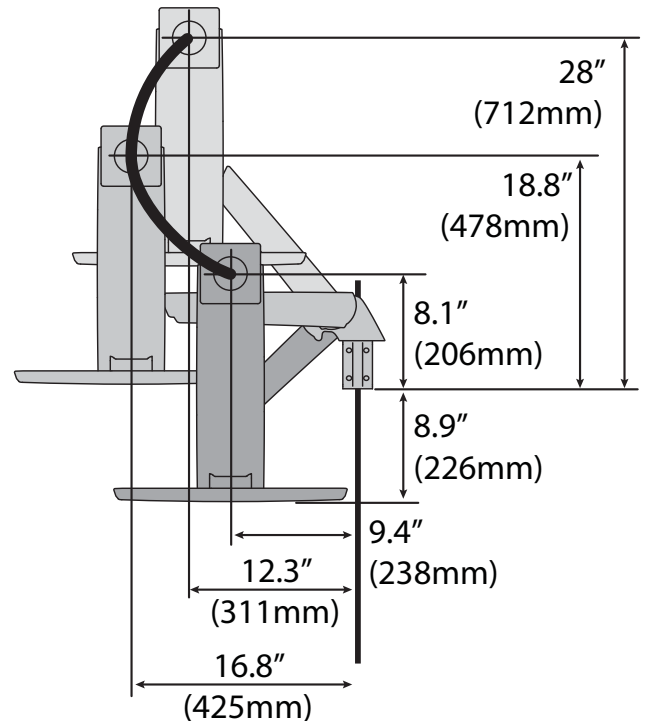

StyleView® Sit Stand Combo System

Small CPU Holder

Medium CPU Holder

Top view showing range of motion when pulled out from the wall.

Wall Track

Front view with arm pushed back against the wall.

© 2012 Ergotron, Inc. rev. 01/07/2019 DIM-ComboSystem Content is subject to change without notification