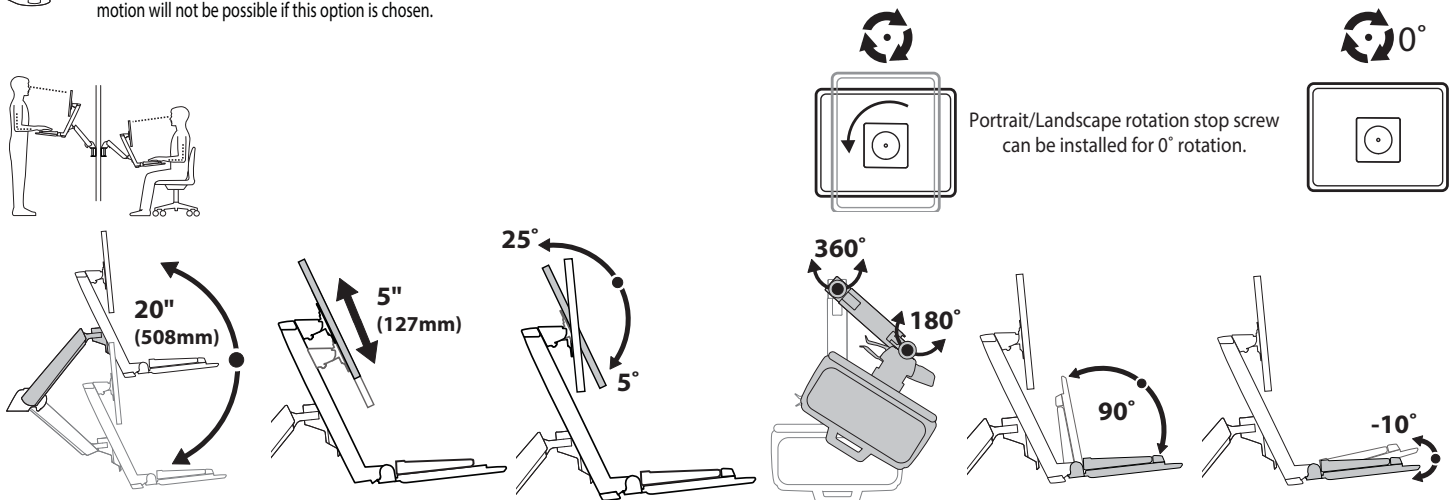

StyleView® Sit Stand Combo System

© 2012 Ergotron, Inc. rev. 01/07/2019 DIM-ComboSystem Content is subject to change without notification

Americas Sales and Corporate Headquarters

St. Paul, MN USA
(800) 888-8458
+1-651-681-7600
www.ergotron.com
sales@ergotron.com

EMEA Sales

Amersfoort, The Netherlands
+31 33 45 45 600
www.ergotron.com
info.eu@ergotron.com

APAC Sales

Tokyo, Japan
www.ergotron.com
japansupport@ergotron.com

Worldwide OEM Sales

www.ergotron.com
info.oem@ergotron.com