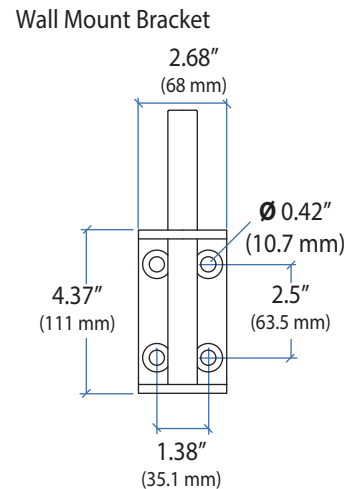

StyleView® Sit Stand Combo System

© 2012 Ergotron, Inc. rev. 01/07/2019 DIM-ComboSystem Content is subject to change without notification

Americas Sales and Corporate Headquarters

St. Paul, MN USA
(800) 888-8458
+1-651-681-7600
www.ergotron.com
sales@ergotron.com

EMEA Sales

Amersfoort, The Netherlands
+31 33 45 45 600
www.ergotron.com
info.eu@ergotron.com

APAC Sales

Tokyo, Japan
www.ergotron.com
japansupport@ergotron.com

Worldwide OEM Sales

www.ergotron.com
info.oem@ergotron.com