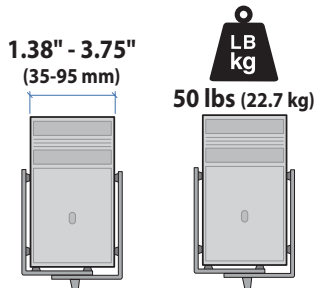

StyleView® Sit Stand Combo System

Small CPU Holder

Medium CPU Holder

Top view showing range of motion when pulled out from the wall.

Wall Track

Front view with arm pushed back against the wall.

© 2012 Ergotron, Inc. rev. 01/07/2019 DIM-ComboSystem Content is subject to change without notification