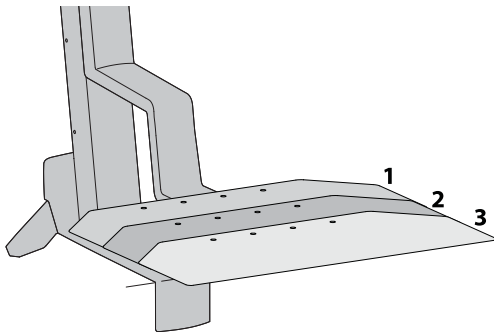

Corner Keyboard Tray for WorkFit-A and WorkFit-S

Weight Capacity

Attachment Options

Dimensions

© 2014 Ergotron, Inc. rev. 08/26/2019 DIM-CornerKBtray **Content is subject to change without notification**

Americas Sales and Corporate Headquarter	EMEA Sales	APAC Sales	Worldwide OEM Sales
St. Paul, MN USA (800) 888-8458 +1-651-681-7600 www.ergotron.com sales@ergotron.com	Amersfoort, The Netherlands +31 33 45 45 600 www.ergotron.com info.eu@ergotron.com	Tokyo, Japan www.ergotron.com apaccustomerservice@ergotron.com	www.ergotron.com info.oem@ergotron.com