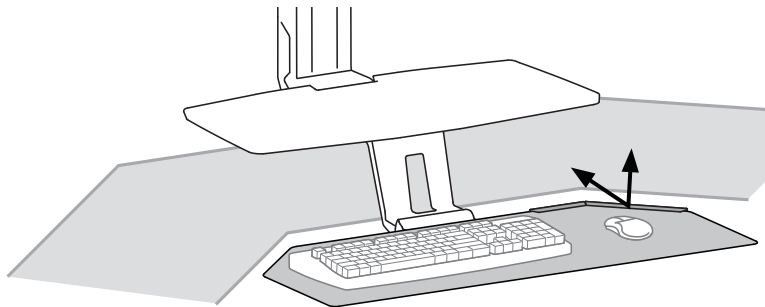

Corner Keyboard Tray for WorkFit-A and WorkFit-S

Weight Capacity

Attachment Options

Dimensions

© 2014 Ergotron, Inc. rev. 08/26/2019 DIM-CornerKBtray **Content is subject to change without notification**

Americas Sales and Corporate Headquarter	EMEA Sales	APAC Sales	Worldwide OEM Sales
St. Paul, MN USA (800) 888-8458 +1-651-681-7600 www.ergotron.com sales@ergotron.com	Amersfoort, The Netherlands +31 33 45 45 600 www.ergotron.com info.eu@ergotron.com	Tokyo, Japan www.ergotron.com apaccustomerservice@ergotron.com	www.ergotron.com info.oem@ergotron.com