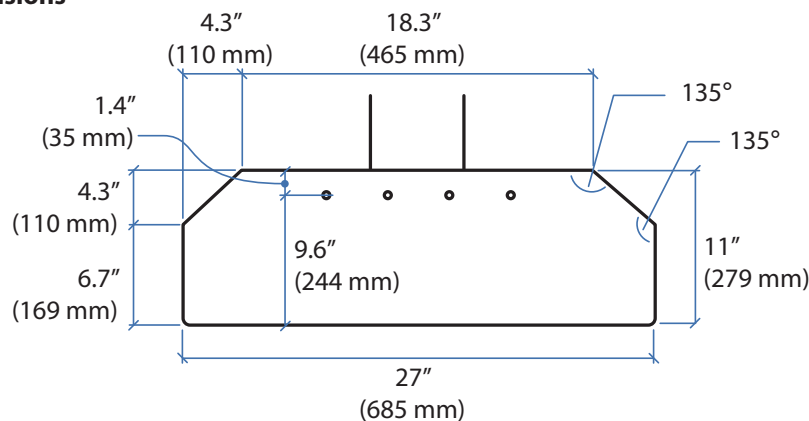

Corner Keyboard Tray for WorkFit-A and WorkFit-S

Weight Capacity

Attachment Options

Dimensions

© 2014 Ergotron, Inc. rev. 08/26/2019 DIM-CornerKBtray **Content is subject to change without notification**

Americas Sales and Corporate Headquarter	EMEA Sales	APAC Sales	Worldwide OEM Sales
St. Paul, MN USA (800) 888-8458 +1-651-681-7600 www.ergotron.com sales@ergotron.com	Amersfoort, The Netherlands +31 33 45 45 600 www.ergotron.com info.eu@ergotron.com	Tokyo, Japan www.ergotron.com apaccustomerservice@ergotron.com	www.ergotron.com info.oem@ergotron.com