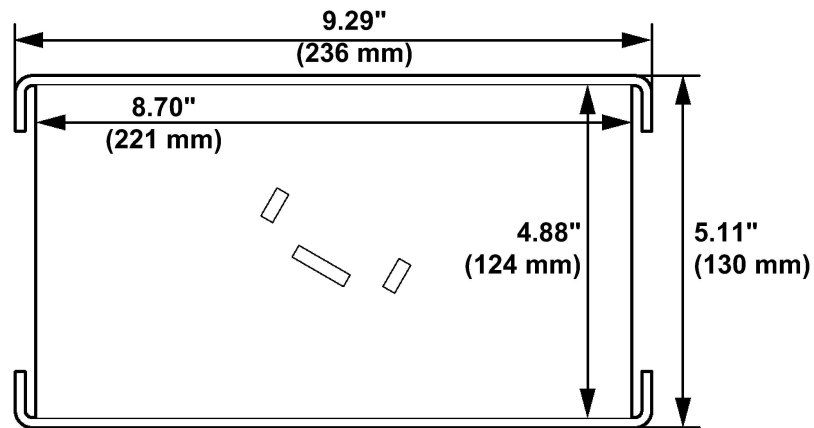

Printer Shelf

Top View

© 2019 Ergotron, Inc. rev. 03/23/2020 DIM-CPRPrinterShelf Content is subject to change without notification

**Americas Sales and
Corporate Headquarter**

St. Paul, MN USA
(800) 888-8458
+1-651-681-7600
www.ergotron.com
insidesales@ergotron.com