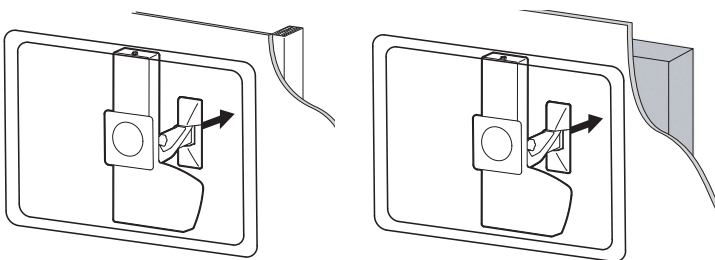

Dimensions

Weight Capacity
 12 - 30 lbs
 (5.4 - 13.6 kg)

Attaches to Wood or Concrete

Range of Motion

© 2013 Ergotron, Inc. rev. 07/15/2019 DIM-GlideLD Content is subject to change without notification

Americas Sales and Corporate Headquarter