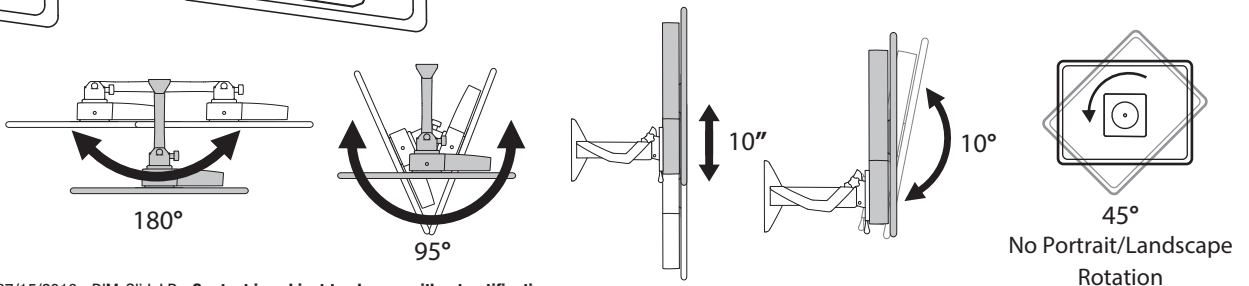

Dimensions

Weight Capacity
 12 - 30 lbs
 (5.4 - 13.6 kg)

Attaches to Wood or Concrete

Range of Motion

© 2013 Ergotron, Inc. rev. 07/15/2019 DIM-GlideLD Content is subject to change without notification

Americas Sales and Corporate Headquarter