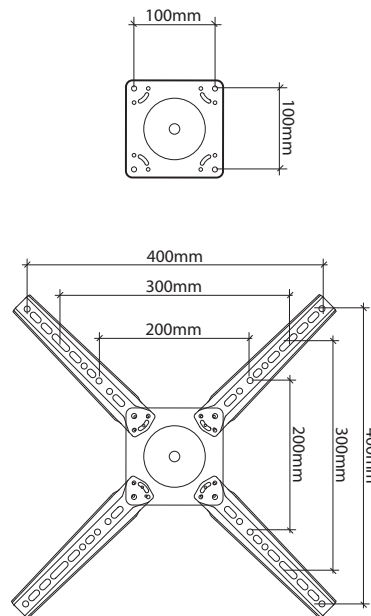

Glide LD

© 2013 Ergotron, Inc. rev. 07/15/2019 DIM-GlideLD Content is subject to change without notification

Americas Sales and Corporate Headquarter

St. Paul, MN USA
(800) 888-8458
+1-651-681-7600
www.ergotron.com
sales@ergotron.com

EMEA Sales

Amersfoort, The Netherlands
+31 33 45 45 600
www.ergotron.com
info.eu@ergotron.com

APAC Sales

Tokyo, Japan
www.ergotron.com
apaccustomerservice@ergotron.com

Worldwide OEM Sales

www.ergotron.com
info.oem@ergotron.com