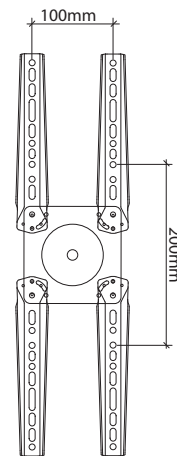

Glide LD

© 2013 Ergotron, Inc. rev. 07/15/2019 DIM-GlideLD Content is subject to change without notification

Americas Sales and Corporate Headquarter

St. Paul, MN USA
(800) 888-8458
+1-651-681-7600
www.ergotron.com
sales@ergotron.com

EMEA Sales

Amersfoort, The Netherlands
+31 33 45 45 600
www.ergotron.com
info.eu@ergotron.com

APAC Sales

Tokyo, Japan
www.ergotron.com
apaccustomerservice@ergotron.com

Worldwide OEM Sales

www.ergotron.com
info.oem@ergotron.com