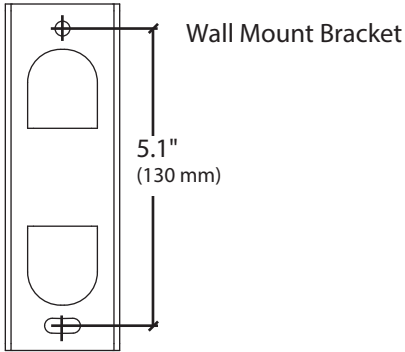

Dimensions

Weight Capacity
 12 - 30 lbs
 (5.4 - 13.6 kg)

Attaches to Wood or Concrete

Range of Motion

© 2013 Ergotron, Inc. rev. 07/15/2019 DIM-GlideLD Content is subject to change without notification

Americas Sales and Corporate Headquarter