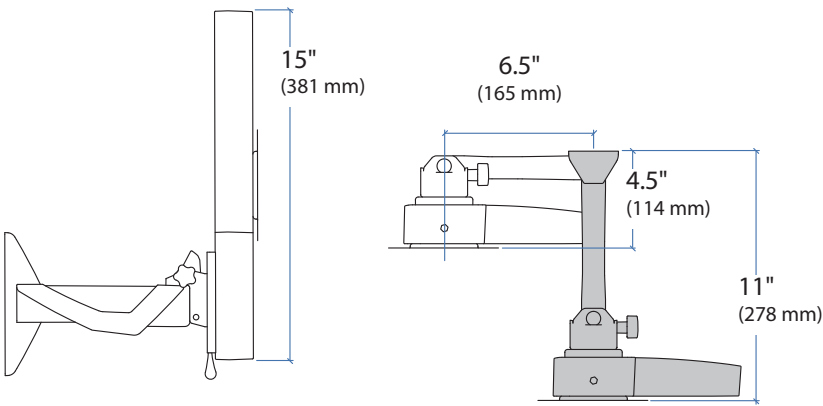

Dimensions

Weight Capacity
 12 - 30 lbs
 (5.4 - 13.6 kg)

Attaches to Wood or Concrete

Range of Motion

© 2013 Ergotron, Inc. rev. 07/15/2019 DIM-GlideLD Content is subject to change without notification

Americas Sales and Corporate Headquarter