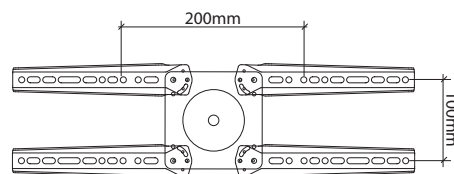

Glide LD

© 2013 Ergotron, Inc. rev. 07/15/2019 DIM-GlideLD Content is subject to change without notification

Americas Sales and Corporate Headquarter

St. Paul, MN USA
(800) 888-8458
+1-651-681-7600
www.ergotron.com
sales@ergotron.com

EMEA Sales

Amersfoort, The Netherlands
+31 33 45 45 600
www.ergotron.com
info.eu@ergotron.com

APAC Sales

Tokyo, Japan
www.ergotron.com
apaccustomerservice@ergotron.com

Worldwide OEM Sales

www.ergotron.com
info.oem@ergotron.com