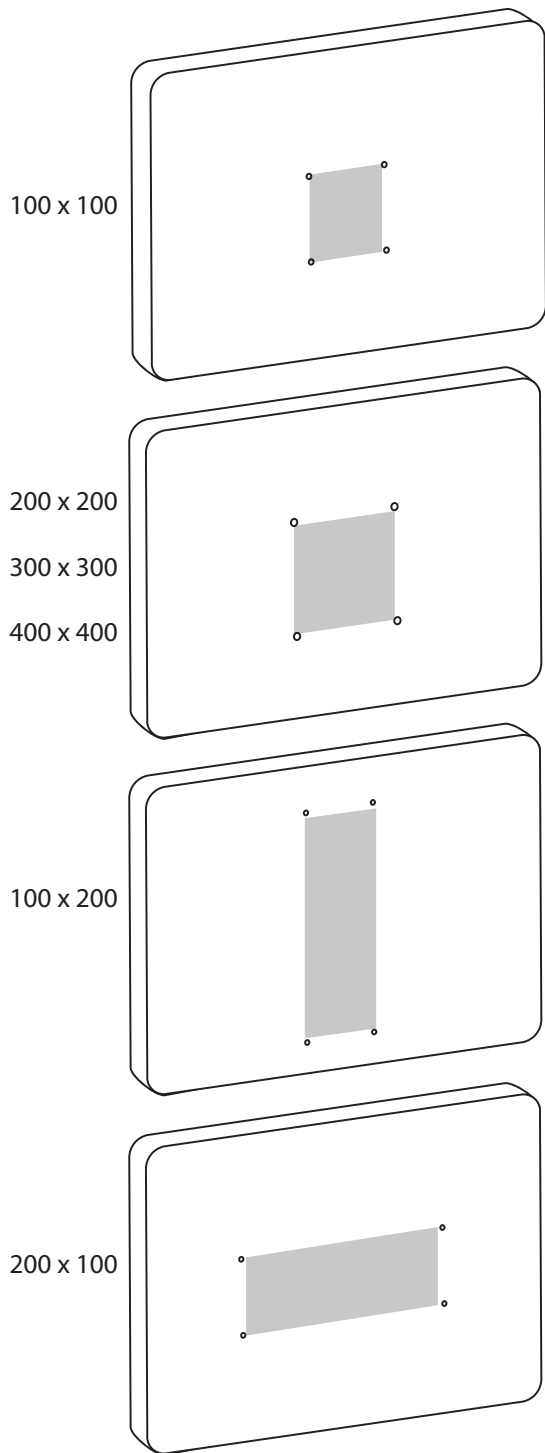

Glide LD

© 2013 Ergotron, Inc. rev. 07/15/2019 DIM-GlideLD Content is subject to change without notification

Americas Sales and Corporate Headquarter

St. Paul, MN USA
(800) 888-8458
+1-651-681-7600
www.ergotron.com
sales@ergotron.com

EMEA Sales

Amersfoort, The Netherlands
+31 33 45 45 600
www.ergotron.com
info.eu@ergotron.com

APAC Sales

Tokyo, Japan
www.ergotron.com
apaccustomerservice@ergotron.com

Worldwide OEM Sales

www.ergotron.com
info.oem@ergotron.com