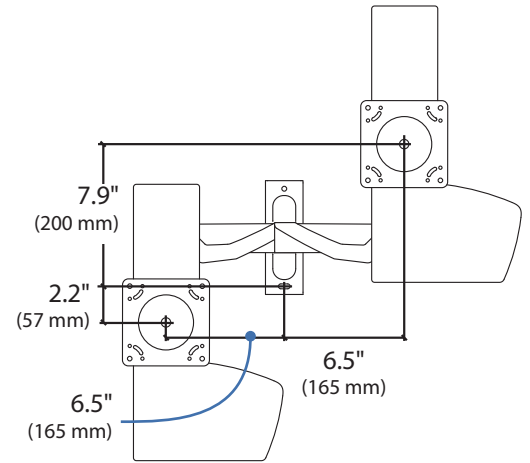

Dimensions

Weight Capacity
 12 - 30 lbs
 (5.4 - 13.6 kg)

Attaches to Wood or Concrete

Range of Motion

© 2013 Ergotron, Inc. rev. 07/15/2019 DIM-GlideLD Content is subject to change without notification

Americas Sales and Corporate Headquarter