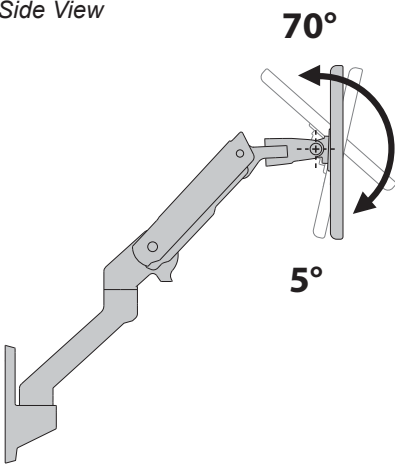

Dimensional Illustrations
Ergotron® HX Wall Monitor Arm

20 lbs. - 42 lbs.
(9.1 kg - 19 kg)
per monitor

Side View

180°

Top View

180°

Top View

70°

5°

Side View

360°

Top View

Portrait/Landscape Rotation

© 2016 Ergotron, Inc. rev. 07/23/2019 DIM-HXWallmount Content is subject to change without notification

**Americas Sales and
Corporate Headquarter**

St. Paul, MN USA
(800) 888-8458
+1-651-681-7600
www.ergotron.com
sales@ergotron.com