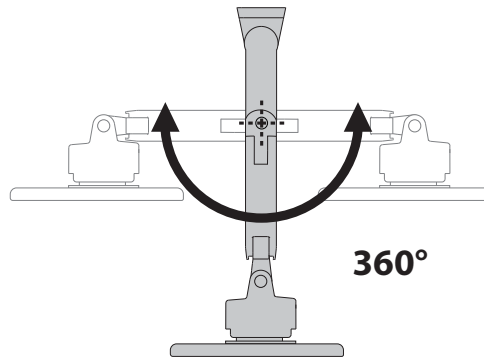

Dimensional Illustrations
Ergotron® HX Wall Monitor Arm

20 lbs. - 42 lbs.
(9.1 kg - 19 kg)
per monitor

Side View

180°

Top View

180°

Top View

70°

5°

Side View

360°

Top View

Portrait/Landscape Rotation

© 2016 Ergotron, Inc. rev. 07/23/2019 DIM-HXWallmount Content is subject to change without notification

**Americas Sales and
Corporate Headquarter**

St. Paul, MN USA
(800) 888-8458
+1-651-681-7600
www.ergotron.com
sales@ergotron.com