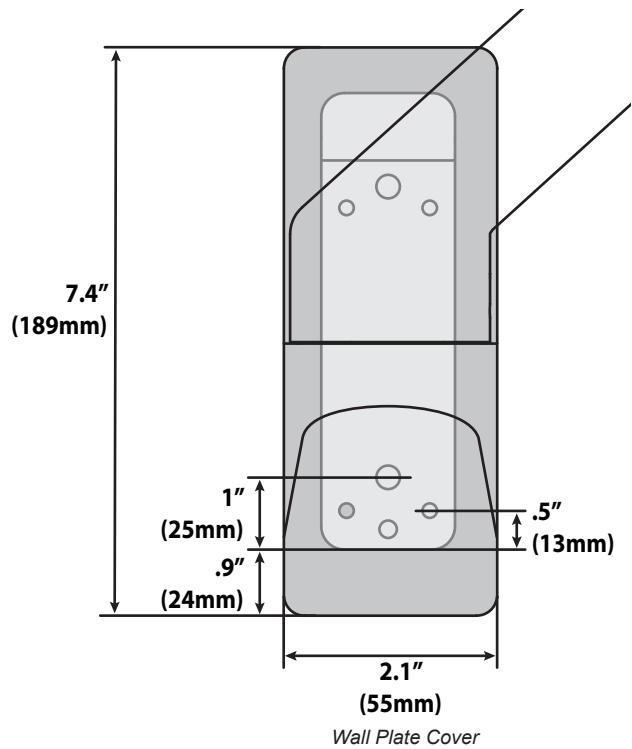

ergotron®

Dimensional Illustrations

Ergotron® HX Wall Monitor Arm

Front View

Top View

Side View

Side View

© 2016 Ergotron, Inc. rev. 07/23/2019 DIM-HXWallmount Content is subject to change without notification

APAC Sales

Tokyo, Japan
 www.ergotron.com
 apaccustomerservice@ergotron.com

Worldwide OEM Sales

www.ergotron.com
 info.oem@ergotron.com

Dimensional Illustrations
Ergotron® HX Wall Monitor Arm

© 2016 Ergotron, Inc. rev. 07/23/2019 DIM-HXWallmount Content is subject to change without notification