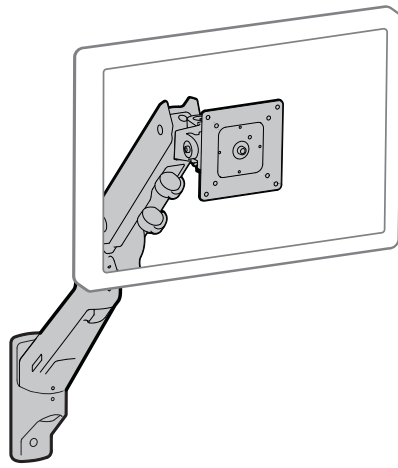

Dimensional Illustrations
Ergotron® HX Wall Monitor Arm

20 lbs. - 42 lbs.
(9.1 kg - 19 kg)
per monitor

Side View

180°

Top View

180°

Top View

70°

5°

Side View

360°

Top View

Portrait/Landscape Rotation

© 2016 Ergotron, Inc. rev. 07/23/2019 DIM-HXWallmount Content is subject to change without notification

**Americas Sales and
Corporate Headquarter**

St. Paul, MN USA
(800) 888-8458
+1-651-681-7600
www.ergotron.com
sales@ergotron.com