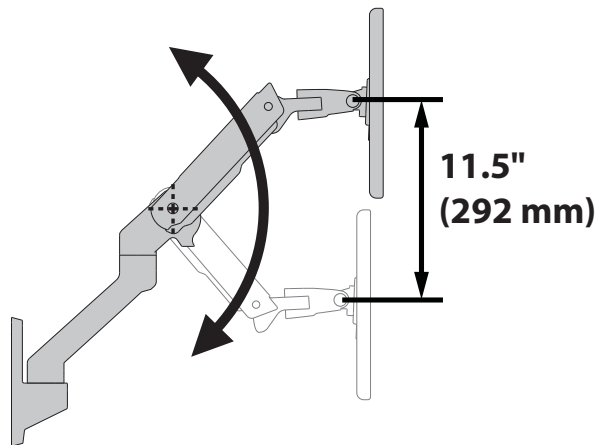

Dimensional Illustrations
Ergotron® HX Wall Monitor Arm

20 lbs. - 42 lbs.
(9.1 kg - 19 kg)
per monitor

Side View

180°

Top View

180°

Top View

70°

5°

Side View

360°

Top View

Portrait/Landscape Rotation

© 2016 Ergotron, Inc. rev. 07/23/2019 DIM-HXWallmount Content is subject to change without notification

**Americas Sales and
Corporate Headquarter**

St. Paul, MN USA
(800) 888-8458
+1-651-681-7600
www.ergotron.com
sales@ergotron.com

ergotron®

Dimensional Illustrations

Ergotron® HX Wall Monitor Arm

Front View

Top View

Side View

Side View

© 2016 Ergotron, Inc. rev. 07/23/2019 DIM-HXWallmount Content is subject to change without notification