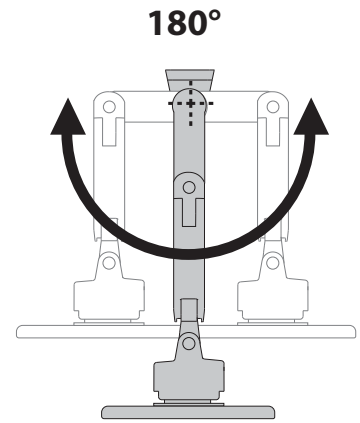

Dimensional Illustrations
Ergotron® HX Wall Monitor Arm

20 lbs. - 42 lbs.
(9.1 kg - 19 kg)
per monitor

Side View

180°

Top View

180°

Top View

70°

5°

Side View

360°

Top View

Portrait/Landscape Rotation

© 2016 Ergotron, Inc. rev. 07/23/2019 DIM-HXWallmount Content is subject to change without notification

**Americas Sales and
Corporate Headquarter**

St. Paul, MN USA
(800) 888-8458
+1-651-681-7600
www.ergotron.com
sales@ergotron.com