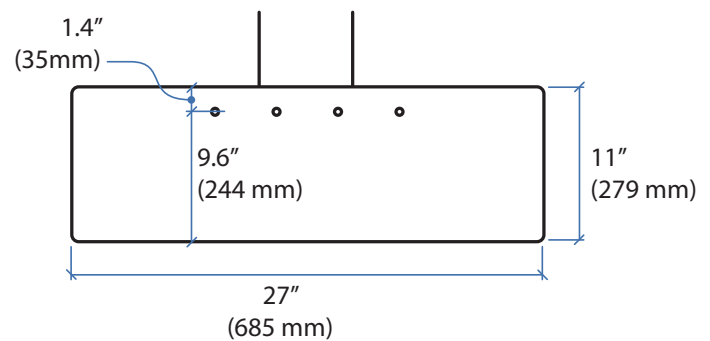

Keyboard Tray for WorkFit-A and WorkFit-S

Weight Capacity

Dimensions

Attachment Options

© 2014 Ergotron, Inc. rev. 08/26/2019 DIM-KBtray Content is subject to change without notification

Americas Sales and
Corporate Headquarter