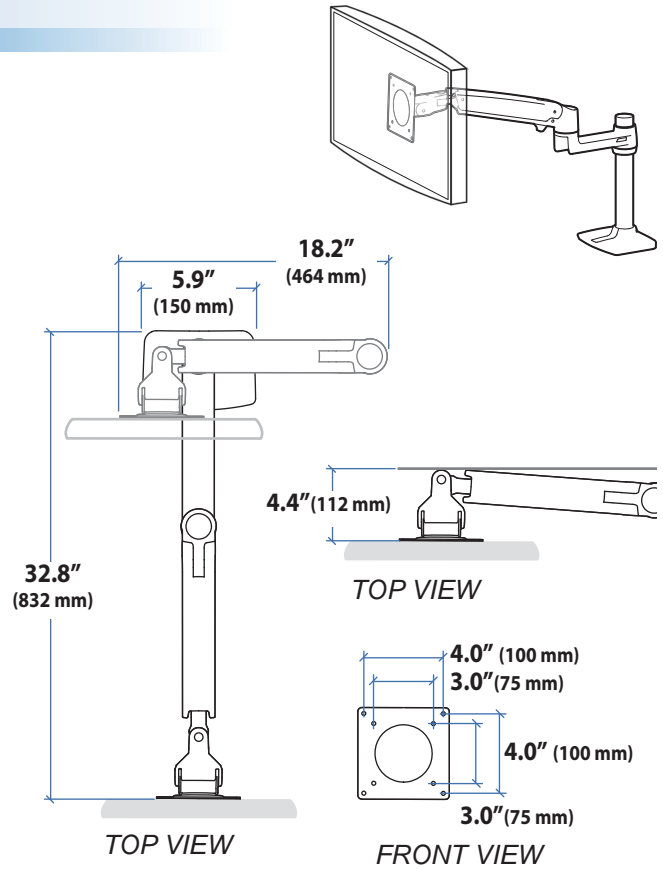

# Dimensional & Range of Motion Illustrations

## Sit-Stand Desk Mount LCD Arm

### Dimensions

### Desk Thickness 0.78"-2.56" (20-65mm)

© 2014 Ergotron, Inc. rev. 12/13/2018 DIM-LXStSDesk Content is subject to change without notification