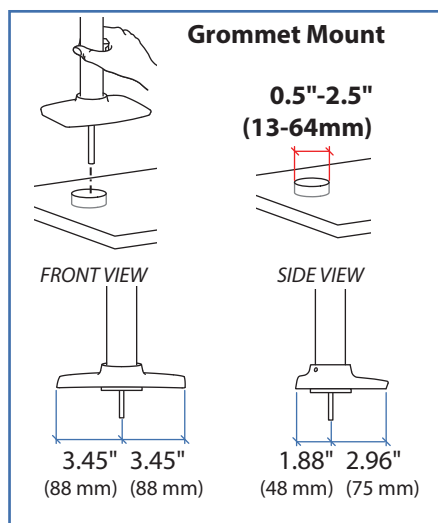

# Dimensional & Range of Motion Illustrations

### Dimensions

### Desk Thickness 0.78"-2.56" (20-65mm)

© 2014 Ergotron, Inc. rev. 12/13/2018 DIM-LXStSDesk Content is subject to change without notification