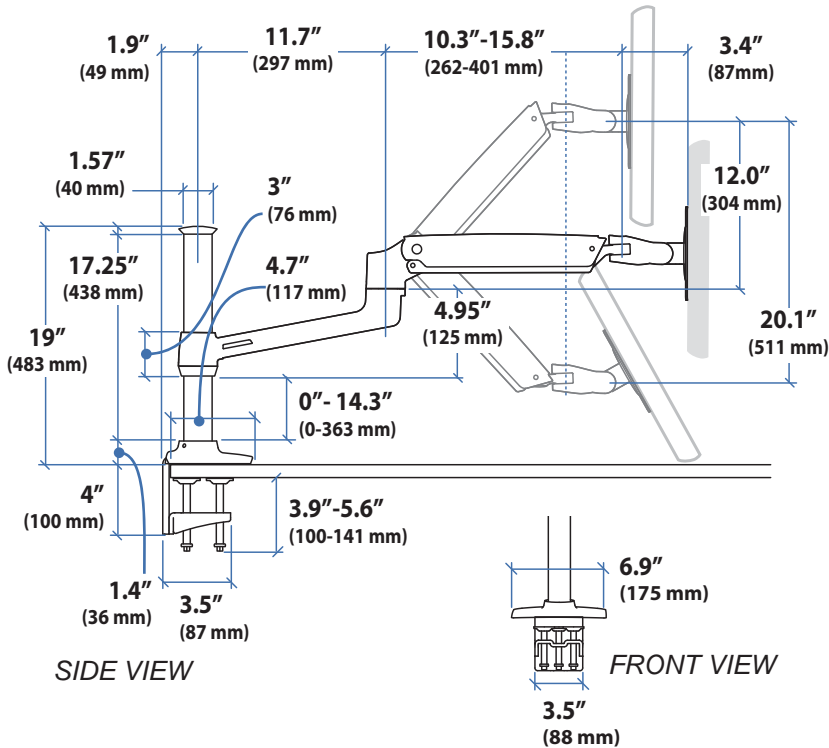

# Dimensional & Range of Motion Illustrations

### Dimensions

### Desk Thickness 0.78"-2.56" (20-65mm)

© 2014 Ergotron, Inc. rev. 12/13/2018 DIM-LXStSDesk Content is subject to change without notification