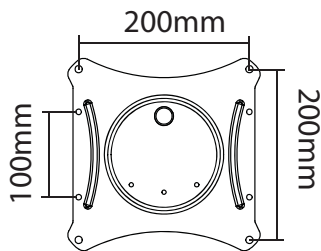

Dimensions

Ceiling Plate:

Monitor Plate Options:

Option A

Option B

Fits Most 32" - 65" TVs/displays
Max weight 125lbs – 56.7 kg
VESA compliance: 200x100 to 660x450

Tilts up to 25°

Americas Sales and Corporate Headquarter