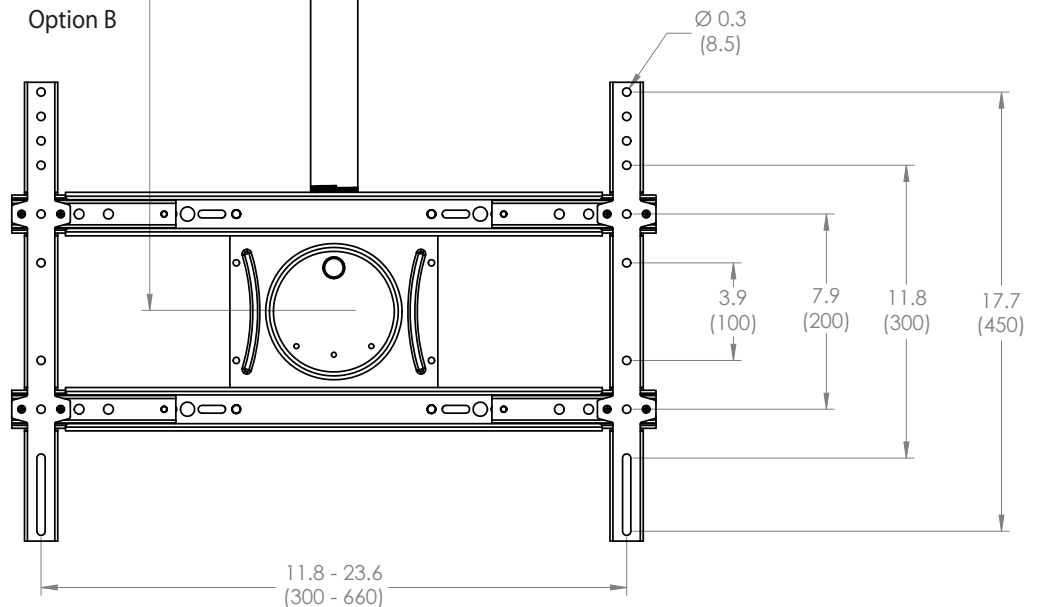

Dimensions

Ceiling Plate:

Monitor Plate Options:

Option A

Option B

Fits Most 32" - 65" TVs/displays
Max weight 125lbs – 56.7 kg
VESA compliance: 200x100 to 660x450

Tilts up to 25°

Americas Sales and Corporate Headquarter