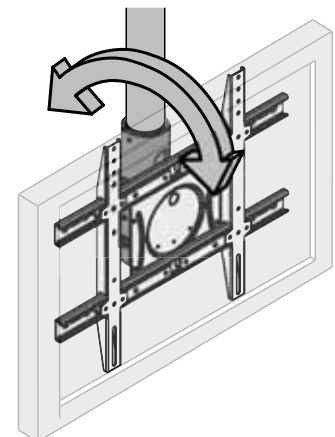

Dimensions

Ceiling Plate:

Monitor Plate Options:

Option A

Option B

Fits Most 32" - 65" TVs/displays
Max weight 125lbs – 56.7 kg
VESA compliance: 200x100 to 660x450

Tilts up to 25°

Americas Sales and Corporate Headquarter