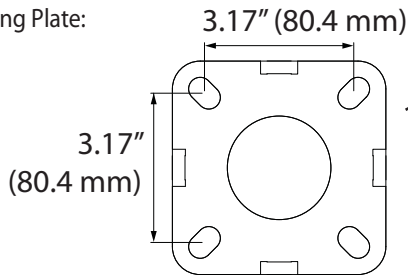

Dimensions

Ceiling Plate:

Monitor Plate Options:

Option A

Option B

Fits Most 32" - 65" TVs/displays
Max weight 125lbs – 56.7 kg
VESA compliance: 200x100 to 660x450

Tilts up to 25°

Americas Sales and Corporate Headquarter