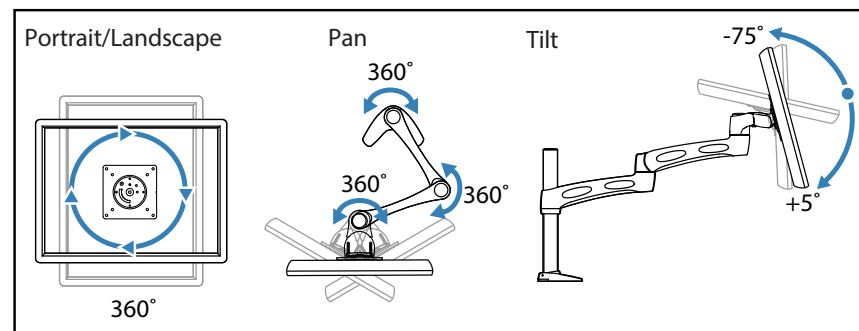

NeoFlex Extend Desk Mount Display Arm

Monitor depth greater than 2" (5 cm) may diminish capacity.

Maximum Display Thickness	Maximum Display Weight
2" (51 mm)	20 lbs (9.1 kg)
2-1/2" (64 mm)	17 lbs (7.7 kg)
3" (76 mm)	16 lbs (7.3 kg)
3-1/2" (90 mm)	14 lbs (6.4 kg)
4" (102 mm)	13 lbs (5.9 kg)