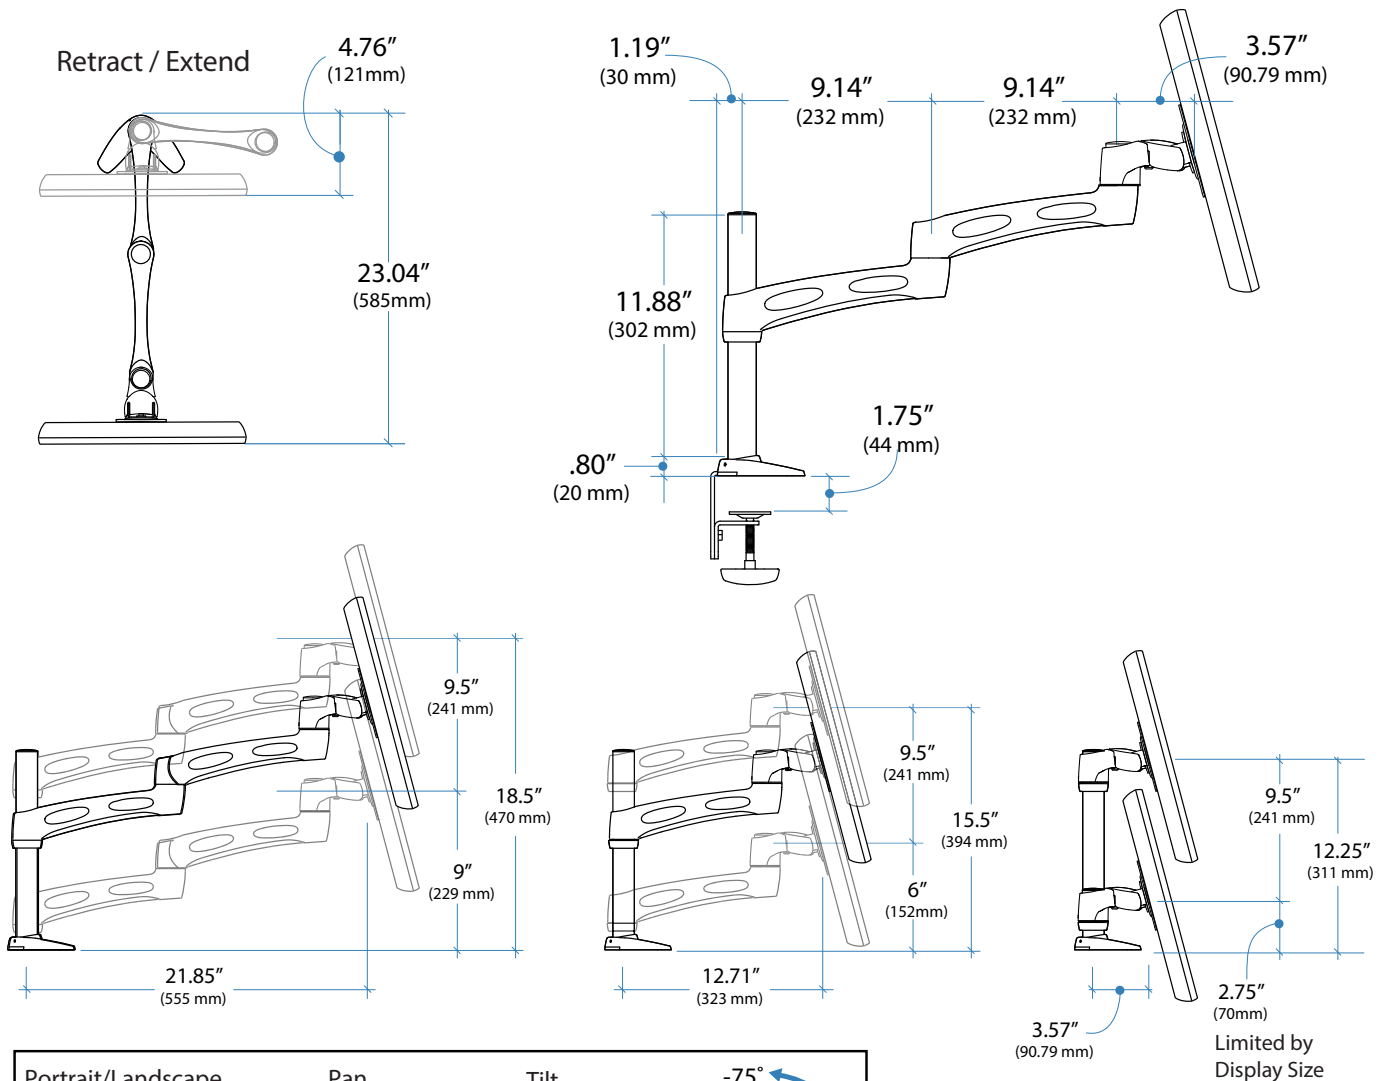

NeoFlex Extend Desk Mount Display Arm

Monitor depth greater than 2" (5 cm) may diminish capacity.

Maximum Display Thickness	Maximum Display Weight
2" (51 mm)	20 lbs (9.1 kg)
2-1/2" (64 mm)	17 lbs (7.7 kg)
3" (76 mm)	16 lbs (7.3 kg)
3-1/2" (90 mm)	14 lbs (6.4 kg)
4" (102 mm)	13 lbs (5.9 kg)