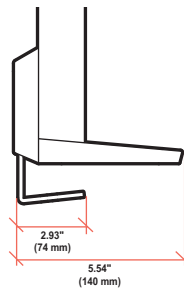

Freestanding Clamp