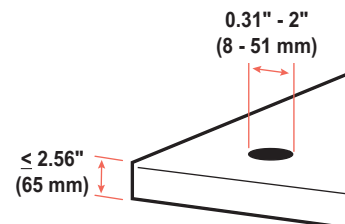

Desk Thickness and Grommet Hole