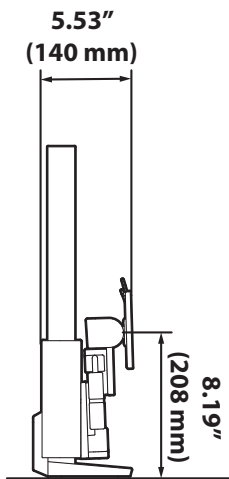

### DIMENSIONS

Full Down

Side View

Full Up

Side View

Front View

Monitor Mount

Front View

### DIMENSIONS

#### Desk Thickness

0" - 2.55" (0 - 65 mm)

### WEIGHT CAPACITY