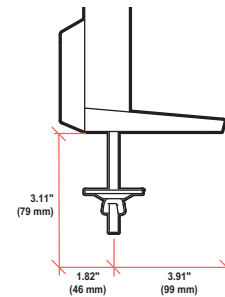

Grommet Mount