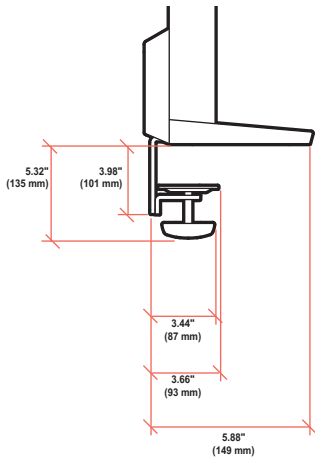

### DIMENSIONS

Full Down

Side View

Full Up

Side View

Front View

Monitor Mount

Front View

### DIMENSIONS

#### Desk Thickness

0" - 2.55" (0 - 65 mm)