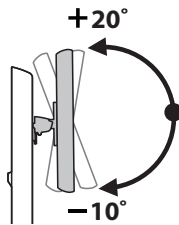

Dimensions

*Attention: Listed allowable widths assume monitor thickness is 2" (51 mm). If monitor thickness is less, allowable width may be more. Contact Ergotron for details.

Desk Dimensions:

© 2012 Ergotron, Inc. rev. 12/13/2018 DIM-WFADDdual Content is subject to change without notification

APAC Sales

Tokyo, Japan
 www.ergotron.com
 japansupport@ergotron.com

Worldwide OEM Sales

www.ergotron.com
 info.oem@ergotron.com

Range of Motion

Portrait/Landscape rotation stop screw can be installed for 0° rotation.