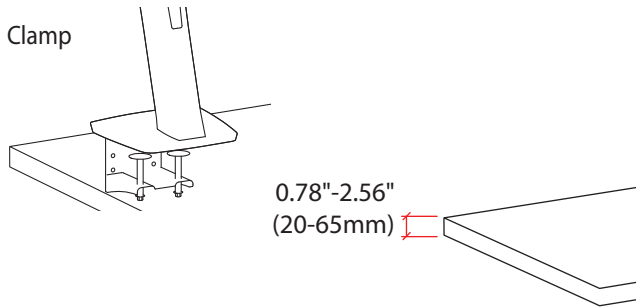

Dimensions

*Attention: Listed allowable widths assume monitor thickness is 2" (51 mm). If monitor thickness is less, allowable width may be more. Contact Ergotron for details.

Desk Dimensions:

© 2012 Ergotron, Inc. rev. 12/13/2018 DIM-WFADDdual Content is subject to change without notification