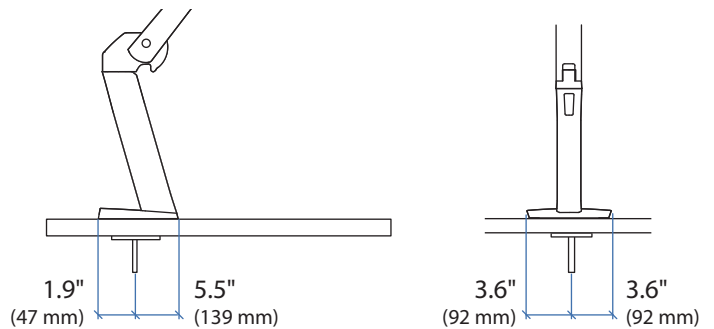

Dimensions

*Attention: Listed allowable widths assume monitor thickness is 2" (51 mm). If monitor thickness is less, allowable width may be more. Contact Ergotron for details.

Desk Dimensions:

© 2012 Ergotron, Inc. rev. 12/13/2018 DIM-WFADDdual Content is subject to change without notification