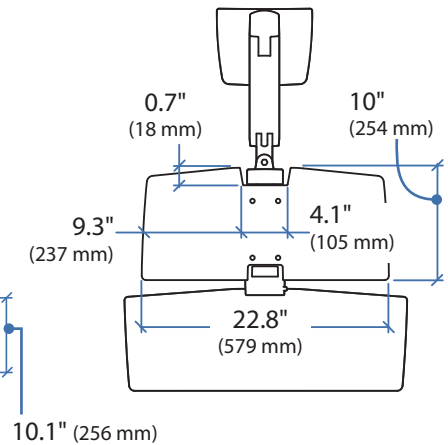

Dimensions

*Attention: Listed allowable widths assume monitor thickness is 2" (51 mm). If monitor thickness is less, allowable width may be more. Contact Ergotron for details.

Desk Dimensions:

© 2012 Ergotron, Inc. rev. 12/13/2018 DIM-WFADDdual Content is subject to change without notification