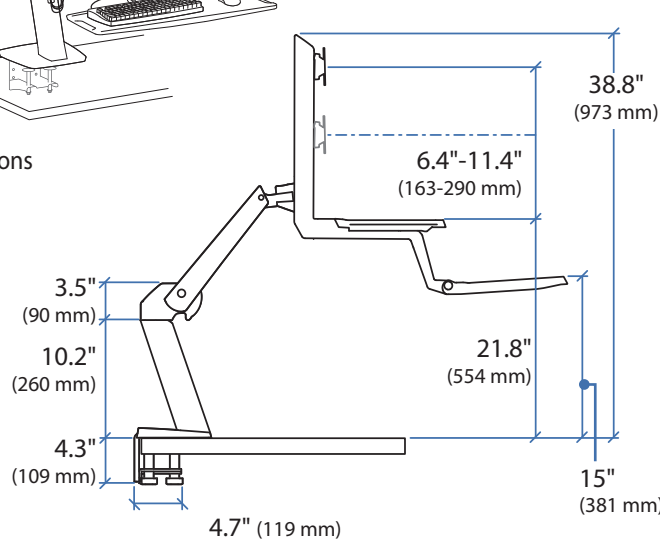

Dimensions

*Attention: Listed allowable widths assume monitor thickness is 2" (51 mm). If monitor thickness is less, allowable width may be more. Contact Ergotron for details.

Desk Dimensions:

© 2012 Ergotron, Inc. rev. 12/13/2018 DIM-WFADDdual Content is subject to change without notification