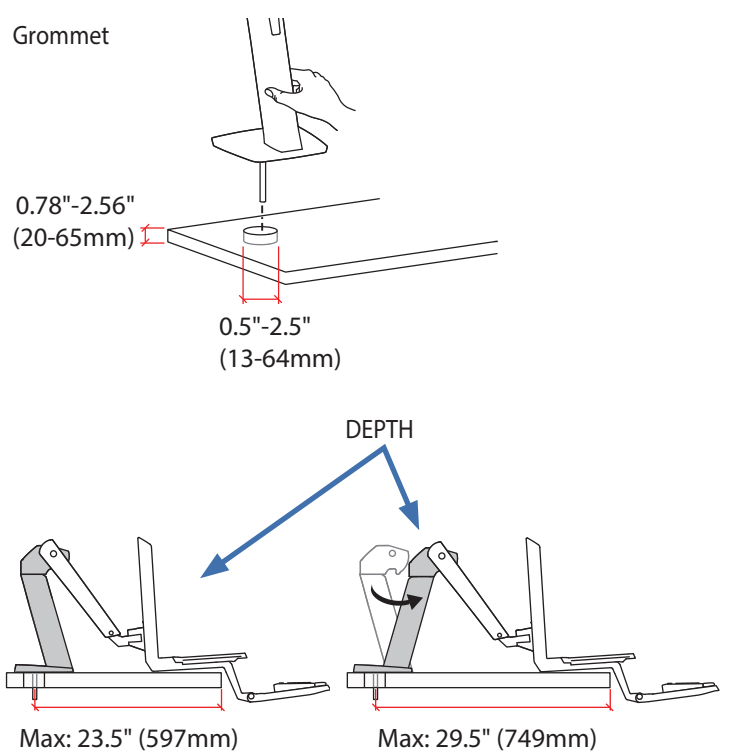

Dimensions

*Attention: Listed allowable widths assume monitor thickness is 2" (51 mm). If monitor thickness is less, allowable width may be more. Contact Ergotron for details.

Desk Dimensions:

© 2012 Ergotron, Inc. rev. 12/13/2018 DIM-WFADDdual Content is subject to change without notification

APAC Sales

Tokyo, Japan
 www.ergotron.com
 japansupport@ergotron.com

Worldwide OEM Sales

www.ergotron.com
 info.oem@ergotron.com

Range of Motion

Portrait/Landscape rotation stop screw can be installed for 0° rotation.