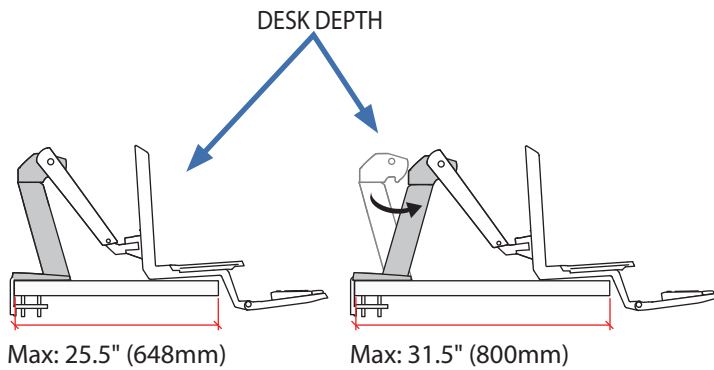

Dimensions

*Attention: Listed allowable widths assume monitor thickness is 2" (51 mm). If monitor thickness is less, allowable width may be more. Contact Ergotron for details.

Desk Dimensions:

© 2012 Ergotron, Inc. rev. 12/13/2018 DIM-WFADDdual Content is subject to change without notification