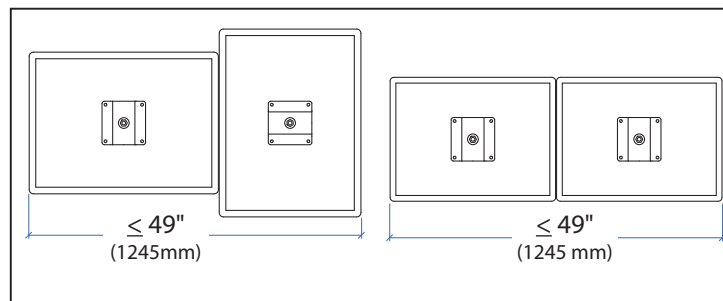

Dimensions

*Attention: Listed allowable widths assume monitor thickness is 2" (51 mm). If monitor thickness is less, allowable width may be more. Contact Ergotron for details.

Desk Dimensions:

© 2012 Ergotron, Inc. rev. 12/13/2018 DIM-WFADDdual Content is subject to change without notification