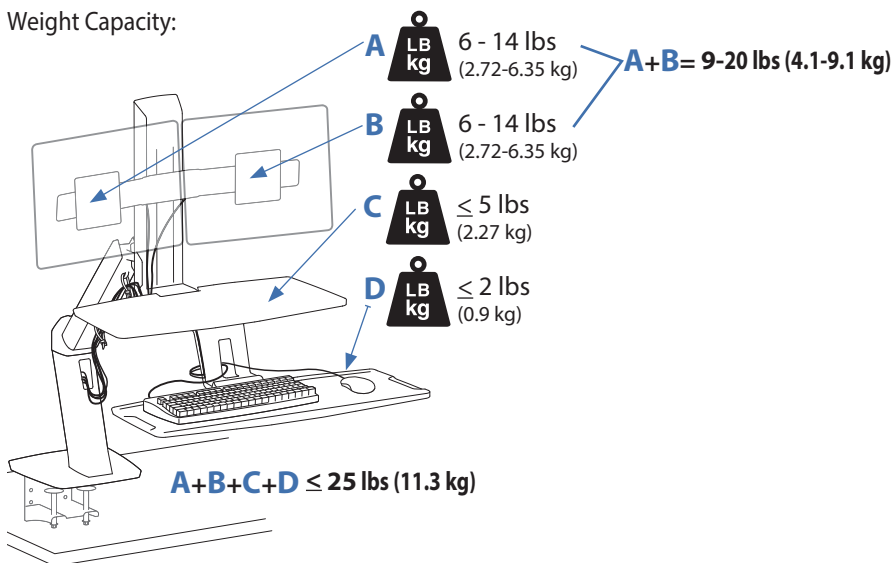

Dimensions

*Attention: Listed allowable widths assume monitor thickness is 2" (51 mm). If monitor thickness is less, allowable width may be more. Contact Ergotron for details.

Desk Dimensions:

© 2012 Ergotron, Inc. rev. 12/13/2018 DIM-WFADDdual Content is subject to change without notification

APAC Sales

Tokyo, Japan
 www.ergotron.com
 japansupport@ergotron.com

Worldwide OEM Sales

www.ergotron.com
 info.oem@ergotron.com

Range of Motion

Portrait/Landscape rotation stop screw can be installed for 0° rotation.

Weight Capacity:

© 2012 Ergotron, Inc. rev. 12/13/2018 DIM-WFADDdual Content is subject to change without notification

Americas Sales and Corporate Headquarters

St. Paul, MN USA
(800) 888-8458
+1-651-681-7600
www.ergotron.com
sales@ergotron.com