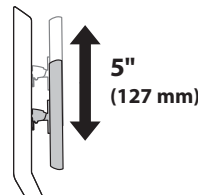

Dimensions

*Attention: Listed allowable widths assume monitor thickness is 2" (51 mm). If monitor thickness is less, allowable width may be more. Contact Ergotron for details.

Desk Dimensions:

© 2012 Ergotron, Inc. rev. 12/13/2018 DIM-WFADDdual Content is subject to change without notification

APAC Sales

Tokyo, Japan
 www.ergotron.com
 japansupport@ergotron.com

Worldwide OEM Sales

www.ergotron.com
 info.oem@ergotron.com

Range of Motion

Portrait/Landscape rotation stop screw can be installed for 0° rotation.

Weight Capacity:

© 2012 Ergotron, Inc. rev. 12/13/2018 DIM-WFADDdual Content is subject to change without notification

Americas Sales and Corporate Headquarters

St. Paul, MN USA
(800) 888-8458
+1-651-681-7600
www.ergotron.com
sales@ergotron.com