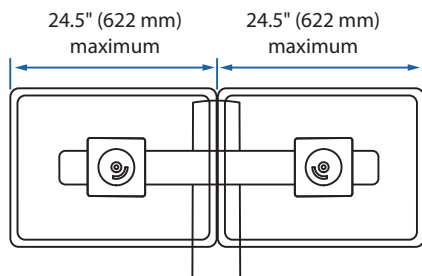

Dimensions

*Attention: Listed allowable widths assume monitor thickness is 2" (51 mm). If monitor thickness is less, allowable width may be more. Contact Ergotron for details.

Desk Dimensions:

© 2012 Ergotron, Inc. rev. 12/13/2018 DIM-WFADDdual Content is subject to change without notification