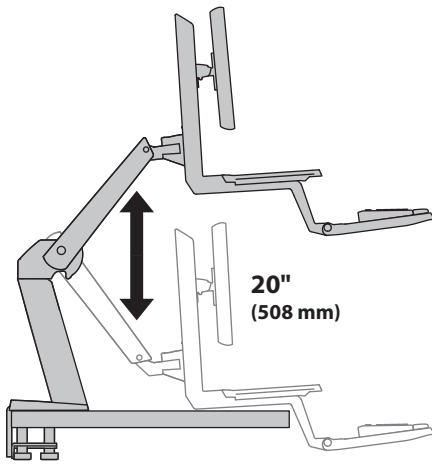

Dimensions

*Attention: Listed allowable widths assume monitor thickness is 2" (51 mm). If monitor thickness is less, allowable width may be more. Contact Ergotron for details.

Desk Dimensions:

© 2012 Ergotron, Inc. rev. 12/13/2018 DIM-WFADDdual Content is subject to change without notification

APAC Sales

Tokyo, Japan
 www.ergotron.com
 japansupport@ergotron.com

Worldwide OEM Sales

www.ergotron.com
 info.oem@ergotron.com

Range of Motion

Portrait/Landscape rotation stop screw can be installed for 0° rotation.

Weight Capacity:

© 2012 Ergotron, Inc. rev. 12/13/2018 DIM-WFADDdual Content is subject to change without notification

Americas Sales and Corporate Headquarters

St. Paul, MN USA
(800) 888-8458
+1-651-681-7600
www.ergotron.com
sales@ergotron.com