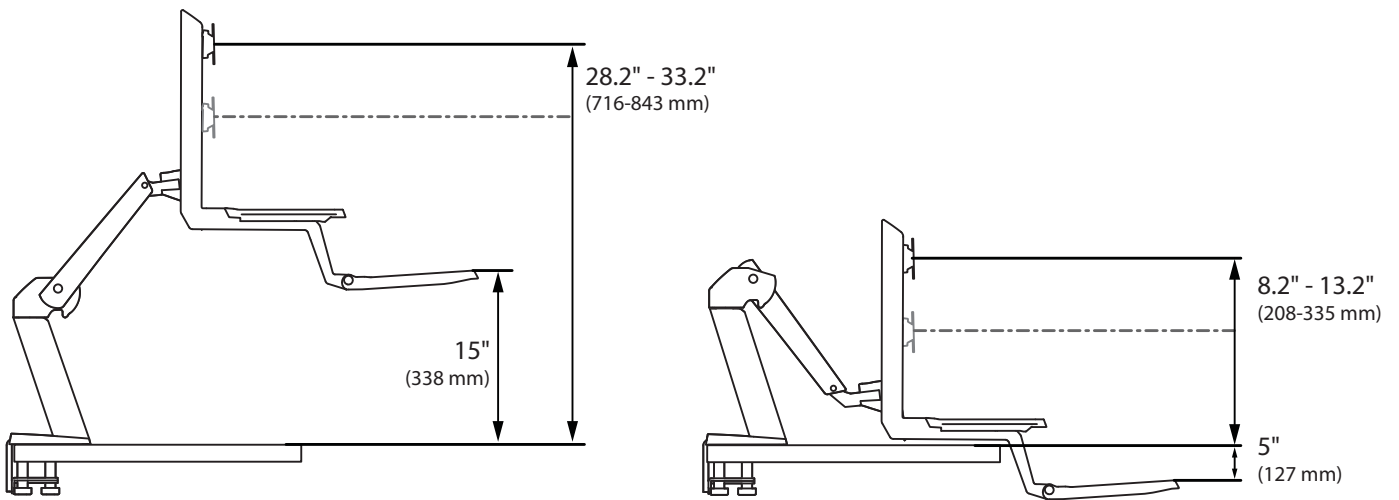

Dimensions

© 2012 Ergotron, Inc. rev. 12/13/2018 DIM-WFADDdual **Content is subject to change without notification**

**Americas Sales and
Corporate Headquarters**

St. Paul, MN USA
 (800) 888-8458
 +1-651-681-7600
 www.ergotron.com
 sales@ergotron.com

Dimensions

*Attention: Listed allowable widths assume monitor thickness is 2" (51 mm). If monitor thickness is less, allowable width may be more. Contact Ergotron for details.

Desk Dimensions:

© 2012 Ergotron, Inc. rev. 12/13/2018 DIM-WFADDdual Content is subject to change without notification