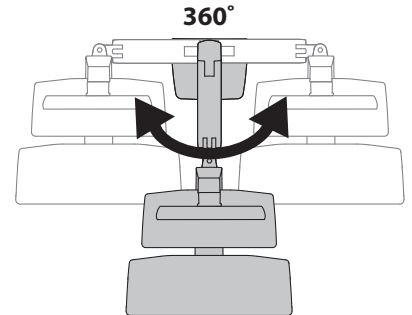

APAC Sales

Tokyo, Japan
 www.ergotron.com
 japansupport@ergotron.com

Worldwide OEM Sales

www.ergotron.com
 info.oem@ergotron.com

Range of Motion

Portrait/Landscape rotation stop screw can be installed for 0° rotation.

Weight Capacity:

© 2012 Ergotron, Inc. rev. 12/13/2018 DIM-WFADDdual Content is subject to change without notification

Americas Sales and Corporate Headquarters

St. Paul, MN USA
(800) 888-8458
+1-651-681-7600
www.ergotron.com
sales@ergotron.com