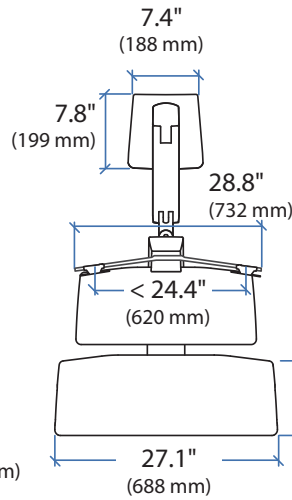

Dimensions

*Attention: Listed allowable widths assume monitor thickness is 2" (51 mm). If monitor thickness is less, allowable width may be more. Contact Ergotron for details.

Desk Dimensions:

© 2012 Ergotron, Inc. rev. 12/13/2018 DIM-WFADDdual Content is subject to change without notification