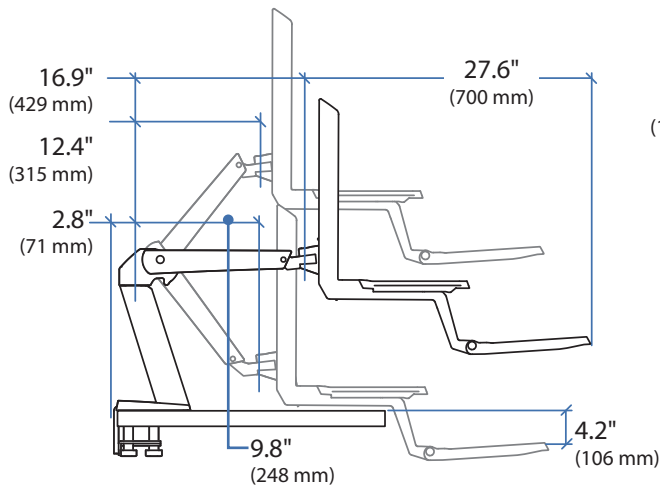

Dimensions

*Attention: Listed allowable widths assume monitor thickness is 2" (51 mm). If monitor thickness is less, allowable width may be more. Contact Ergotron for details.

Desk Dimensions:

© 2012 Ergotron, Inc. rev. 12/13/2018 DIM-WFADDdual Content is subject to change without notification