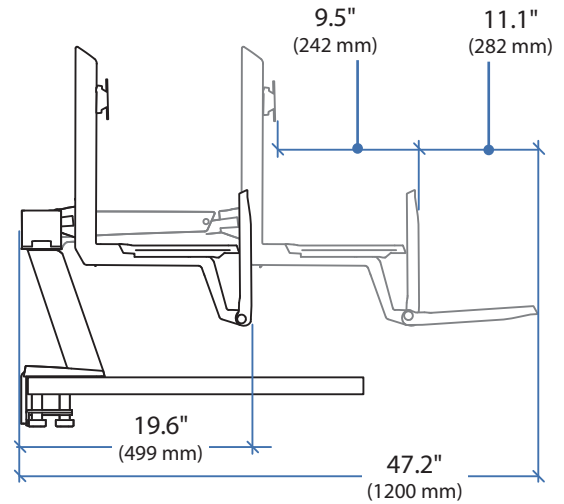

Dimensions

*Attention: Listed allowable widths assume monitor thickness is 2" (51 mm). If monitor thickness is less, allowable width may be more. Contact Ergotron for details.

Desk Dimensions:

© 2012 Ergotron, Inc. rev. 12/13/2018 DIM-WFADDdual Content is subject to change without notification