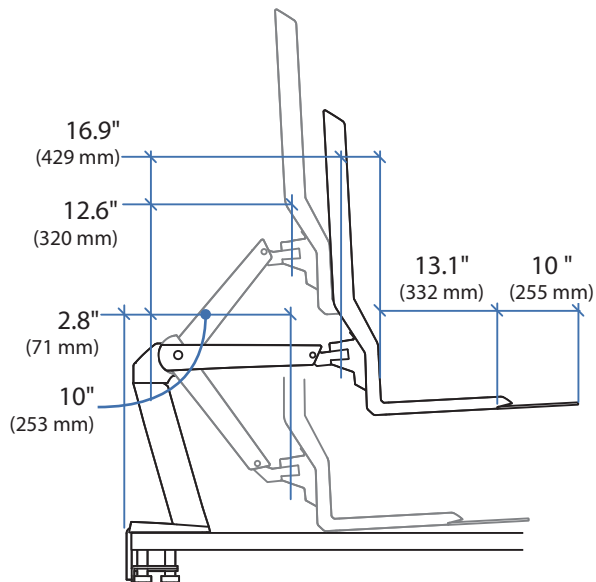

WorkFit™-A Single LCD Mount , LD

Dimensions

33.5", 35.5", 37.4", 39.4"
(850, 902, 950, 1001 mm)

21.8"
554 mm)

13.5", 15.5", 17.4", 19.4"
(343, 394, 442, 493 mm)

**Americas Sales and
Corporate Headquarters**

Worldwide OEM Sales

www.ergotron.com
info.oem@ergotron.com

WorkFit™-A Single LCD Mount , LD

Dimensions

Desk Thickness:
0.78"-2.56" (20-65mm)

Americas Sales and Corporate Headquarters

St. Paul, MN USA
(800) 888-8458
+1-651-681-7600
www.ergotron.com
sales@ergotron.com