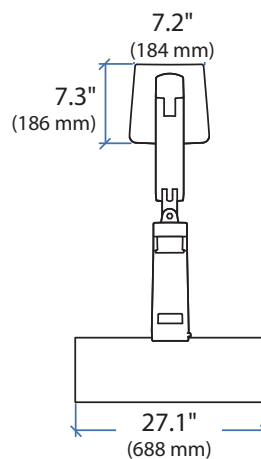

WorkFit™-A Single LCD Mount , LD

Dimensions

33.5", 35.5", 37.4", 39.4"
(850, 902, 950, 1001 mm)

21.8"
554 mm)

13.5", 15.5", 17.4", 19.4"
(343, 394, 442, 493 mm)

**Americas Sales and
Corporate Headquarters**

Worldwide OEM Sales

www.ergotron.com
info.oem@ergotron.com

WorkFit™-A Single LCD Mount , LD

Dimensions

Desk Thickness:
0.78"-2.56" (20-65mm)

Americas Sales and Corporate Headquarters

St. Paul, MN USA
(800) 888-8458
+1-651-681-7600
www.ergotron.com
sales@ergotron.com