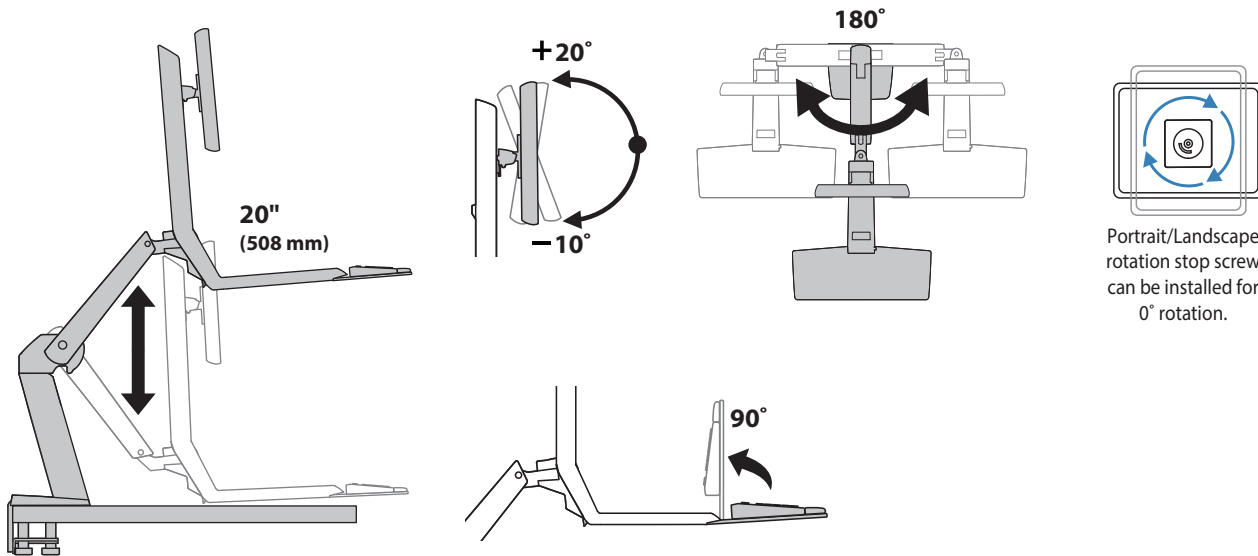

Worldwide OEM Sales

www.ergotron.com
info.oem@ergotron.com

WorkFit™-A Single LCD Mount , LD

Dimensions

Desk Thickness:
0.78"-2.56" (20-65mm)

Americas Sales and Corporate Headquarters

St. Paul, MN USA
(800) 888-8458
+1-651-681-7600
www.ergotron.com
sales@ergotron.com

WorkFit™-A Single LCD Mount , LD

Range of Motion

Weight Capacity

© 2012 Ergotron, Inc. rev. 11/13/2017 DIM-WFALD Content is subject to change without notification

Americas Sales and Corporate Headquarters