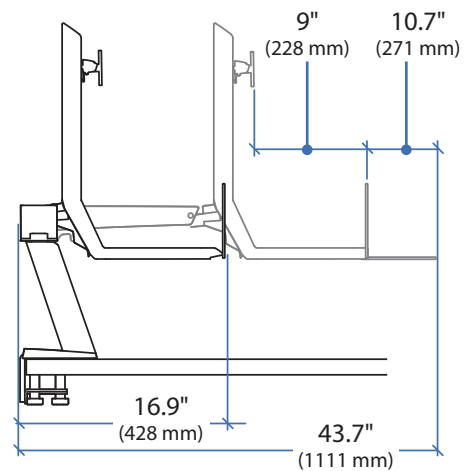

WorkFit™-A Single LCD Mount , LD

Dimensions

33.5", 35.5", 37.4", 39.4"
(850, 902, 950, 1001 mm)

21.8"
554 mm)

13.5", 15.5", 17.4", 19.4"
(343, 394, 442, 493 mm)

**Americas Sales and
Corporate Headquarters**

Worldwide OEM Sales

www.ergotron.com
info.oem@ergotron.com

WorkFit™-A Single LCD Mount , LD

Dimensions

Desk Thickness:
0.78"-2.56" (20-65mm)

Americas Sales and Corporate Headquarters

St. Paul, MN USA
(800) 888-8458
+1-651-681-7600
www.ergotron.com
sales@ergotron.com