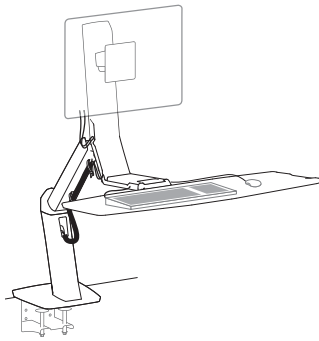

Worldwide OEM Sales

www.ergotron.com
info.oem@ergotron.com

WorkFit™-A Single LCD Mount , LD

Dimensions

Desk Thickness:
0.78"-2.56" (20-65mm)

Americas Sales and Corporate Headquarters

St. Paul, MN USA
(800) 888-8458
+1-651-681-7600
www.ergotron.com
sales@ergotron.com