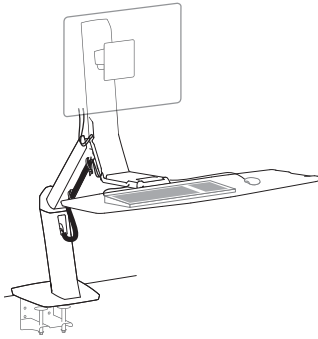

WorkFit™-A Single LCD Mount , LD

Range of Motion

Weight Capacity

© 2012 Ergotron, Inc. rev. 11/13/2017 DIM-WFALD Content is subject to change without notification

Americas Sales and Corporate Headquarters