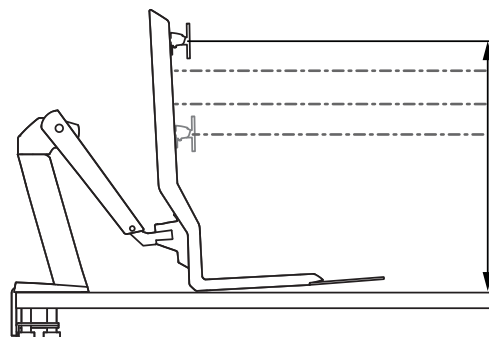

WorkFit™-A Single LCD Mount , LD

Dimensions

33.5", 35.5", 37.4", 39.4"
(850, 902, 950, 1001 mm)

21.8"
554 mm)

13.5", 15.5", 17.4", 19.4"
(343, 394, 442, 493 mm)

**Americas Sales and
Corporate Headquarters**

Worldwide OEM Sales

www.ergotron.com
info.oem@ergotron.com

WorkFit™-A Single LCD Mount , LD

Dimensions

Desk Thickness:
0.78"-2.56" (20-65mm)

Americas Sales and Corporate Headquarters

St. Paul, MN USA
(800) 888-8458
+1-651-681-7600
www.ergotron.com
sales@ergotron.com