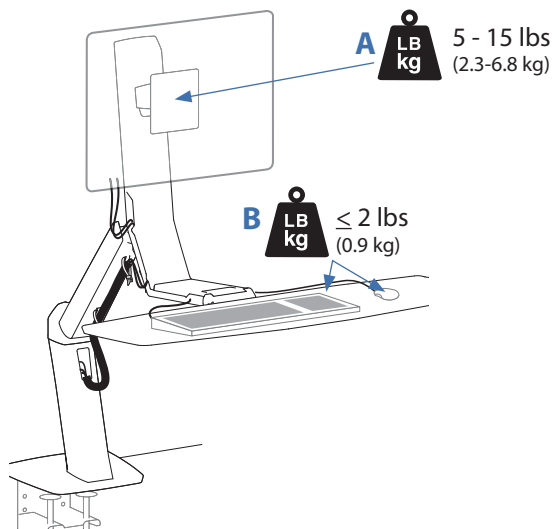

Worldwide OEM Sales

www.ergotron.com
info.oem@ergotron.com

WorkFit™-A Single LCD Mount , LD

Dimensions

Desk Thickness:
0.78"-2.56" (20-65mm)

Americas Sales and Corporate Headquarters

St. Paul, MN USA
(800) 888-8458
+1-651-681-7600
www.ergotron.com
sales@ergotron.com

WorkFit™-A Single LCD Mount , LD

Range of Motion

Weight Capacity

© 2012 Ergotron, Inc. rev. 11/13/2017 DIM-WFALD Content is subject to change without notification

Americas Sales and Corporate Headquarters