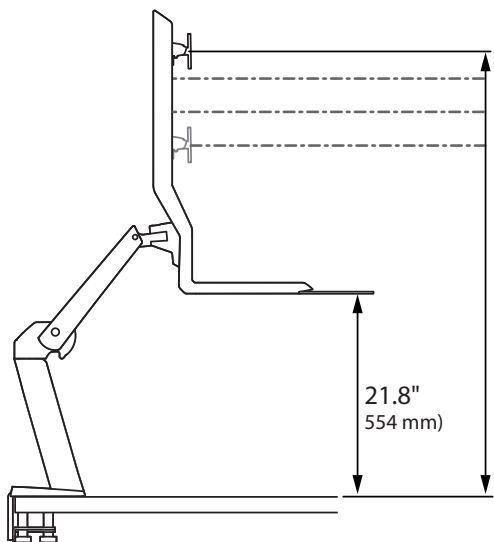

WorkFit™-A Single LCD Mount , LD

Dimensions

33.5", 35.5", 37.4", 39.4"
(850, 902, 950, 1001 mm)

21.8"
554 mm)

13.5", 15.5", 17.4", 19.4"
(343, 394, 442, 493 mm)

**Americas Sales and
Corporate Headquarters**

Worldwide OEM Sales

www.ergotron.com
info.oem@ergotron.com

WorkFit™-A Single LCD Mount , LD

Dimensions

Desk Thickness:
0.78"-2.56" (20-65mm)

Americas Sales and Corporate Headquarters

St. Paul, MN USA
(800) 888-8458
+1-651-681-7600
www.ergotron.com
sales@ergotron.com