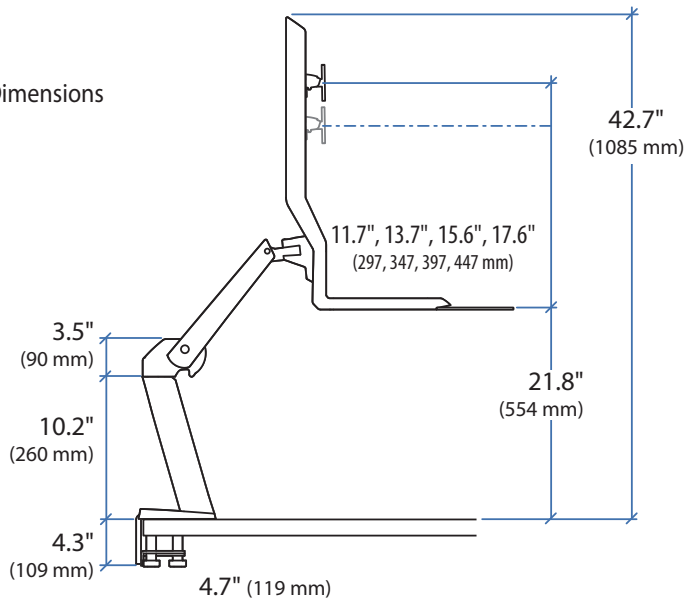

WorkFit™-A Single LCD Mount , LD

Dimensions

33.5", 35.5", 37.4", 39.4"
(850, 902, 950, 1001 mm)

21.8"
554 mm)

13.5", 15.5", 17.4", 19.4"
(343, 394, 442, 493 mm)

**Americas Sales and
Corporate Headquarters**

Worldwide OEM Sales

www.ergotron.com
info.oem@ergotron.com

WorkFit™-A Single LCD Mount , LD

Dimensions

Desk Thickness:
0.78"-2.56" (20-65mm)

Americas Sales and Corporate Headquarters

St. Paul, MN USA
(800) 888-8458
+1-651-681-7600
www.ergotron.com
sales@ergotron.com

WorkFit™-A Single LCD Mount , LD

Range of Motion

Weight Capacity

© 2012 Ergotron, Inc. rev. 11/13/2017 DIM-WFALD Content is subject to change without notification

Americas Sales and Corporate Headquarters