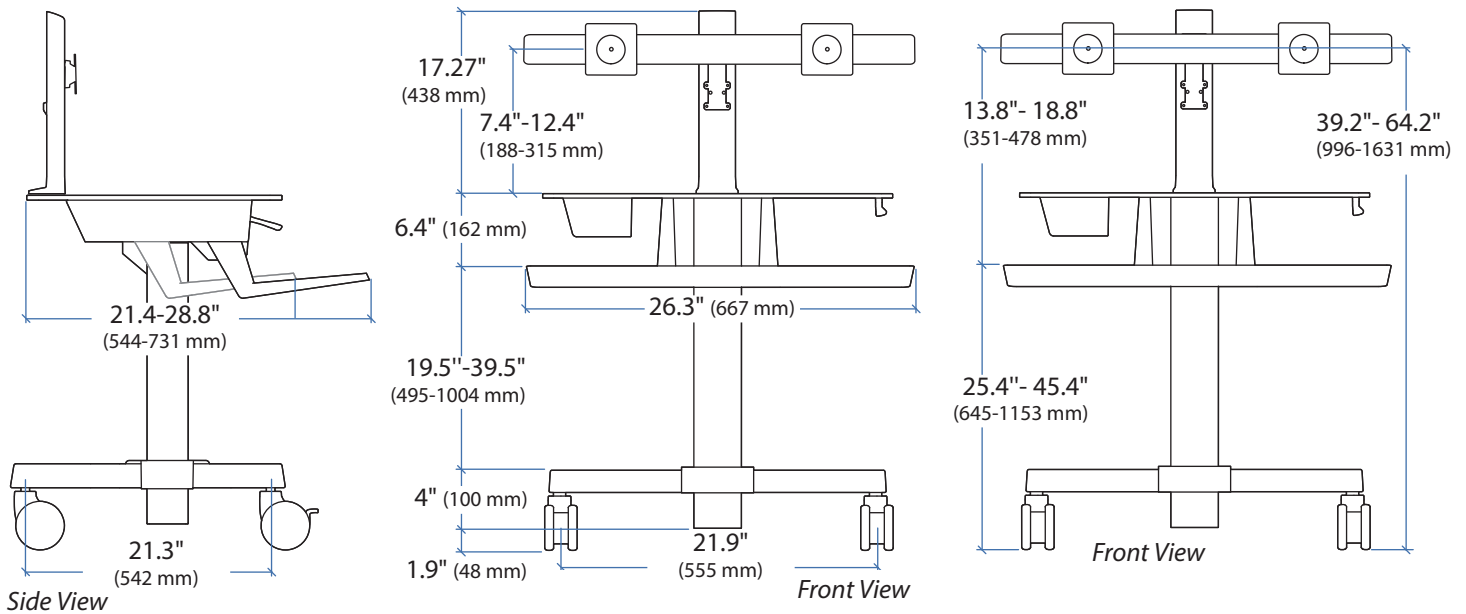

WorkFit™ - C, Dual

DIMENSIONS

© 2013 Ergotron, Inc. rev. 10/29/2019 DIM-WFCdual Content is subject to change without notification

Americas Sales and Corporate Headquarter	EMEA Sales	APAC Sales	Worldwide OEM Sales
St. Paul, MN USA (800) 888-8458 +1-651-681-7600 www.ergotron.com sales@ergotron.com	Amersfoort, The Netherlands +31 33 45 45 600 www.ergotron.com info.eu@ergotron.com	Tokyo, Japan www.ergotron.com apaccustomerservice@ergotron.com	www.ergotron.com info.oem@ergotron.com

WorkFit™ - C, Dual

WEIGHT CAPACITY

RANGE OF MOTION

© 2013 Ergotron, Inc. rev. 10/29/2019 DIM-WFCdual **Content is subject to change without notification**

Americas Sales and Corporate Headquarter

EMEA Sales