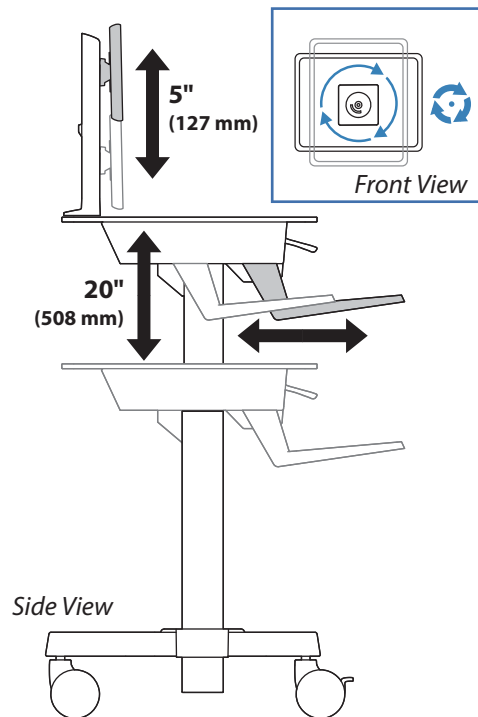

WorkFit™ - C, Dual

DIMENSIONS

© 2013 Ergotron, Inc. rev. 10/29/2019 DIM-WFCdual Content is subject to change without notification

Americas Sales and Corporate Headquarter	EMEA Sales	APAC Sales	Worldwide OEM Sales
St. Paul, MN USA (800) 888-8458 +1-651-681-7600 www.ergotron.com sales@ergotron.com	Amersfoort, The Netherlands +31 33 45 45 600 www.ergotron.com info.eu@ergotron.com	Tokyo, Japan www.ergotron.com apaccustomerservice@ergotron.com	www.ergotron.com info.oem@ergotron.com

WorkFit™ - C, Dual

WEIGHT CAPACITY

RANGE OF MOTION

© 2013 Ergotron, Inc. rev. 10/29/2019 DIM-WFCdual **Content is subject to change without notification**

Americas Sales and Corporate Headquarter

EMEA Sales