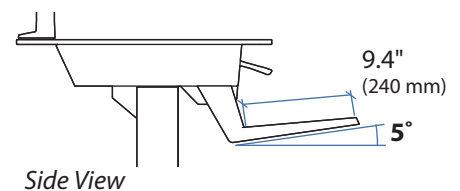

WorkFit™ - C, Dual

DIMENSIONS

© 2013 Ergotron, Inc. rev. 10/29/2019 DIM-WFCdual Content is subject to change without notification

Americas Sales and Corporate Headquarter	EMEA Sales	APAC Sales	Worldwide OEM Sales
St. Paul, MN USA (800) 888-8458 +1-651-681-7600 www.ergotron.com sales@ergotron.com	Amersfoort, The Netherlands +31 33 45 45 600 www.ergotron.com info.eu@ergotron.com	Tokyo, Japan www.ergotron.com apaccustomerservice@ergotron.com	www.ergotron.com info.oem@ergotron.com