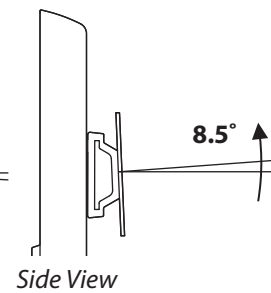

WorkFit™ - C, Dual

DIMENSIONS

© 2013 Ergotron, Inc. rev. 10/29/2019 DIM-WFCdual Content is subject to change without notification

Americas Sales and Corporate Headquarter	EMEA Sales	APAC Sales	Worldwide OEM Sales
St. Paul, MN USA (800) 888-8458 +1-651-681-7600 www.ergotron.com sales@ergotron.com	Amersfoort, The Netherlands +31 33 45 45 600 www.ergotron.com info.eu@ergotron.com	Tokyo, Japan www.ergotron.com apaccustomerservice@ergotron.com	www.ergotron.com info.oem@ergotron.com

WorkFit™ - C, Dual

WEIGHT CAPACITY

RANGE OF MOTION

© 2013 Ergotron, Inc. rev. 10/29/2019 DIM-WFCdual **Content is subject to change without notification**

Americas Sales and Corporate Headquarter

EMEA Sales