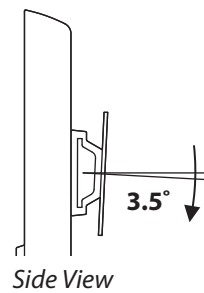

WorkFit™ - C, Dual

DIMENSIONS

© 2013 Ergotron, Inc. rev. 10/29/2019 DIM-WFCdual Content is subject to change without notification

Americas Sales and Corporate Headquarter	EMEA Sales	APAC Sales	Worldwide OEM Sales
St. Paul, MN USA (800) 888-8458 +1-651-681-7600 www.ergotron.com sales@ergotron.com	Amersfoort, The Netherlands +31 33 45 45 600 www.ergotron.com info.eu@ergotron.com	Tokyo, Japan www.ergotron.com apaccustomerservice@ergotron.com	www.ergotron.com info.oem@ergotron.com

WorkFit™ - C, Dual

WEIGHT CAPACITY

RANGE OF MOTION

© 2013 Ergotron, Inc. rev. 10/29/2019 DIM-WFCdual **Content is subject to change without notification**

Americas Sales and Corporate Headquarter

EMEA Sales