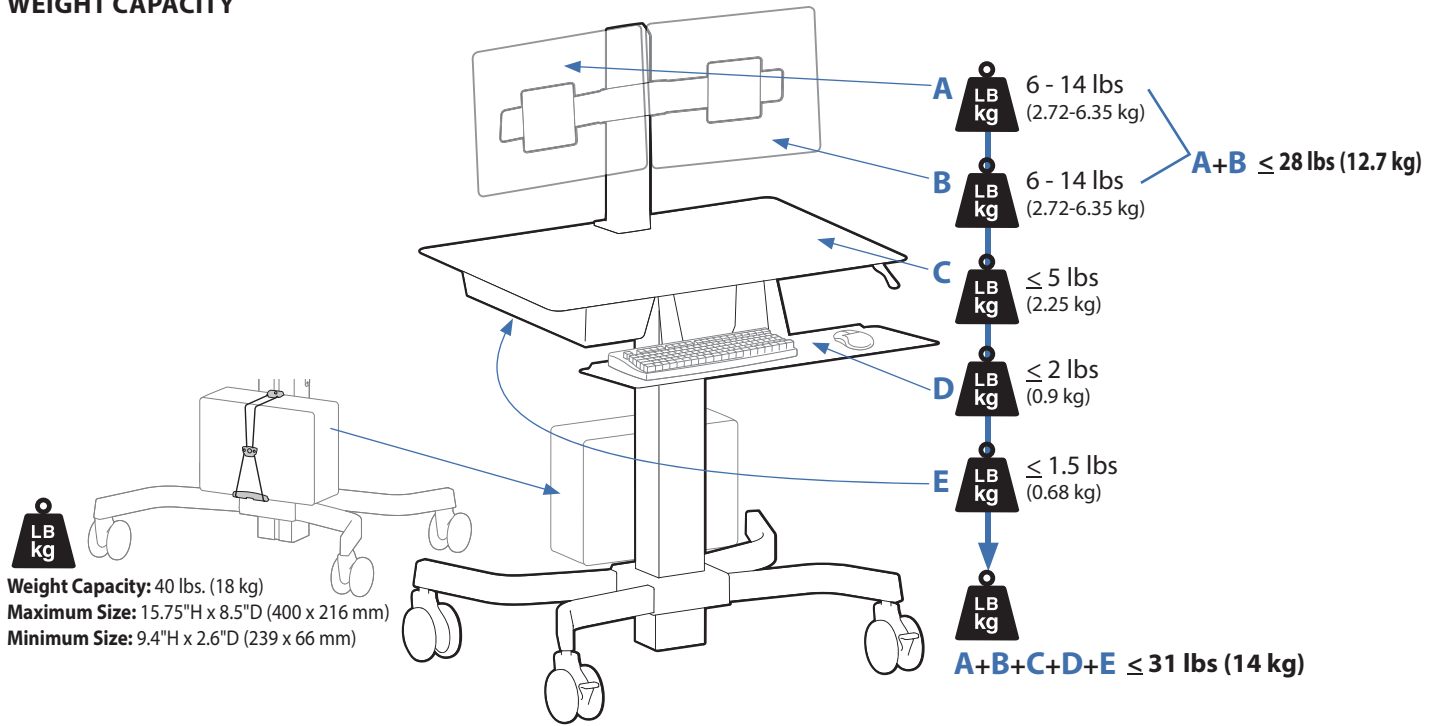

WorkFit™ - C, Dual

DIMENSIONS

© 2013 Ergotron, Inc. rev. 10/29/2019 DIM-WFCdual Content is subject to change without notification

Americas Sales and Corporate Headquarter	EMEA Sales	APAC Sales	Worldwide OEM Sales
St. Paul, MN USA (800) 888-8458 +1-651-681-7600 www.ergotron.com sales@ergotron.com	Amersfoort, The Netherlands +31 33 45 45 600 www.ergotron.com info.eu@ergotron.com	Tokyo, Japan www.ergotron.com apaccustomerservice@ergotron.com	www.ergotron.com info.oem@ergotron.com

WorkFit™ - C, Dual

WEIGHT CAPACITY

RANGE OF MOTION

© 2013 Ergotron, Inc. rev. 10/29/2019 DIM-WFCdual **Content is subject to change without notification**

Americas Sales and Corporate Headquarter

EMEA Sales