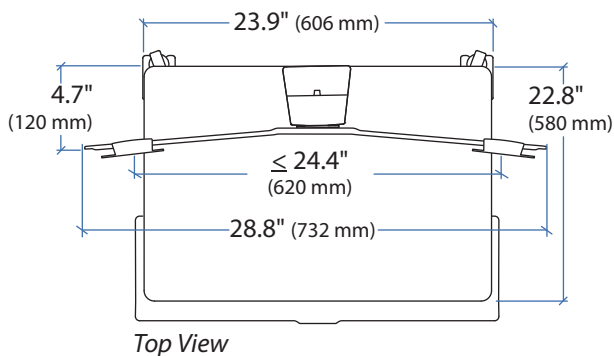

WorkFit™ - C, Dual

DIMENSIONS

© 2013 Ergotron, Inc. rev. 10/29/2019 DIM-WFCdual Content is subject to change without notification

Americas Sales and Corporate Headquarter	EMEA Sales	APAC Sales	Worldwide OEM Sales
St. Paul, MN USA (800) 888-8458 +1-651-681-7600 www.ergotron.com sales@ergotron.com	Amersfoort, The Netherlands +31 33 45 45 600 www.ergotron.com info.eu@ergotron.com	Tokyo, Japan www.ergotron.com apaccustomerservice@ergotron.com	www.ergotron.com info.oem@ergotron.com

WorkFit™ - C, Dual

WEIGHT CAPACITY

RANGE OF MOTION

© 2013 Ergotron, Inc. rev. 10/29/2019 DIM-WFCdual **Content is subject to change without notification**

Americas Sales and Corporate Headquarter

EMEA Sales