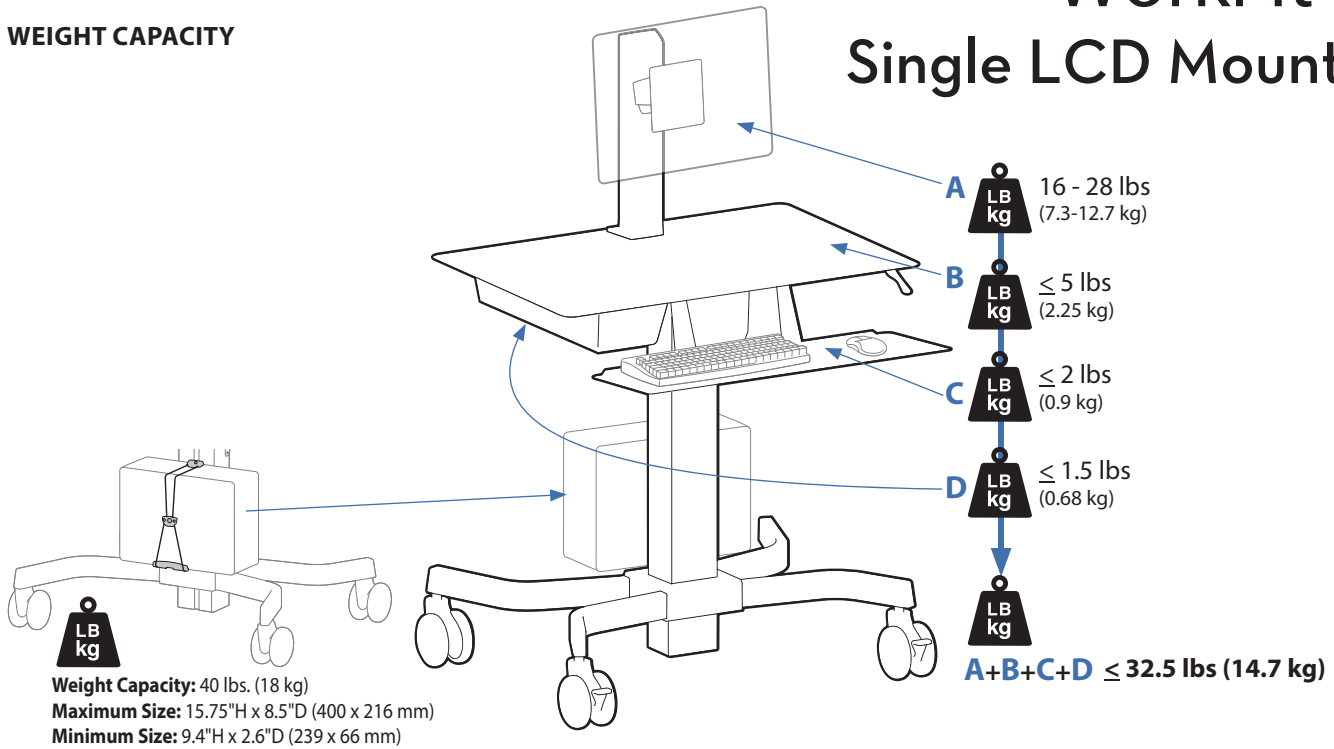

WorkFit™ - C Single LCD Mount HD

DIMENSIONS

WorkFit™ - C Single LCD Mount HD

WEIGHT CAPACITY

RANGE OF MOTION