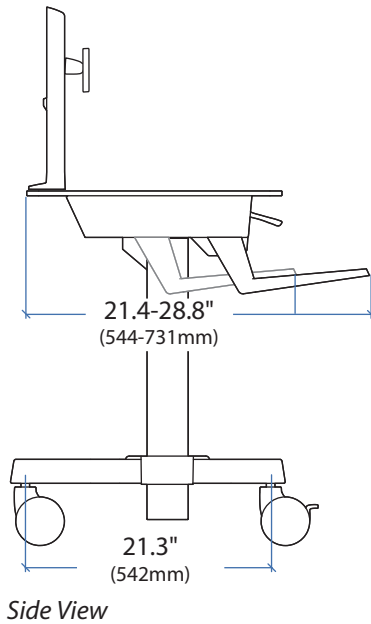

WorkFit™ - C Single LCD Mount HD

DIMENSIONS

WorkFit™ - C Single LCD Mount HD

WEIGHT CAPACITY

RANGE OF MOTION