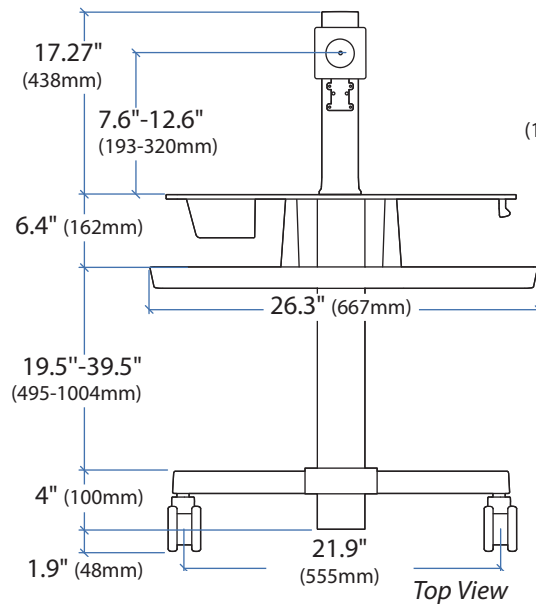

WorkFit™ - C Single LCD Mount HD

DIMENSIONS

WorkFit™ - C Single LCD Mount HD

WEIGHT CAPACITY

RANGE OF MOTION