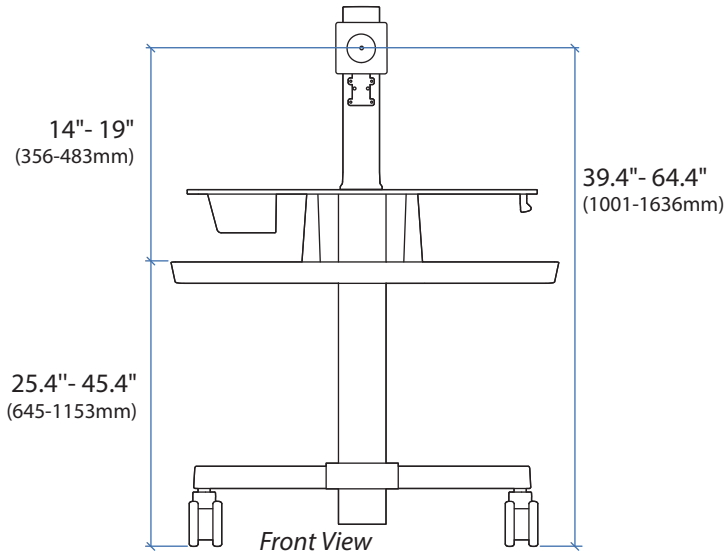

WorkFit™ - C Single LCD Mount HD

DIMENSIONS

WorkFit™ - C Single LCD Mount HD

WEIGHT CAPACITY

RANGE OF MOTION