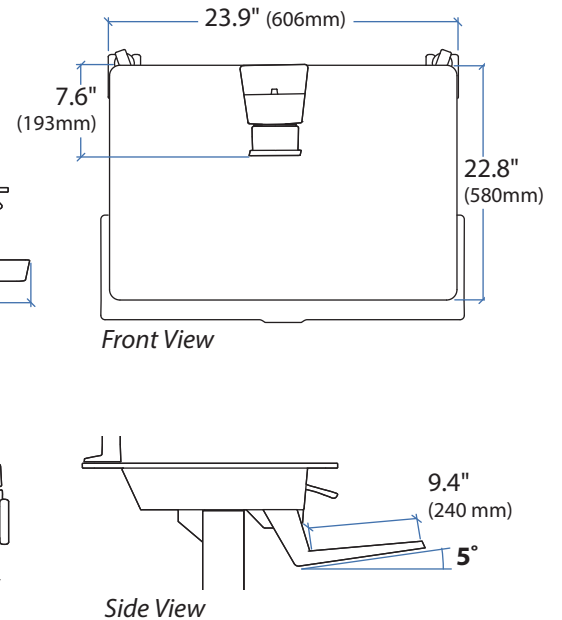

WorkFit™ - C Single LCD Mount HD

DIMENSIONS

WorkFit™ - C Single LCD Mount HD

WEIGHT CAPACITY

RANGE OF MOTION