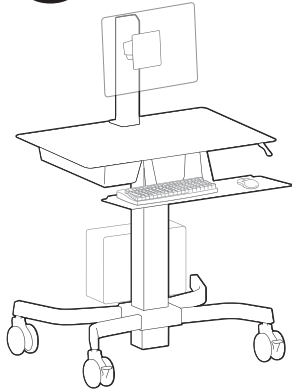

WorkFit™ - C Single LCD Mount HD

DIMENSIONS

WorkFit™ - C Single LCD Mount HD

WEIGHT CAPACITY

RANGE OF MOTION