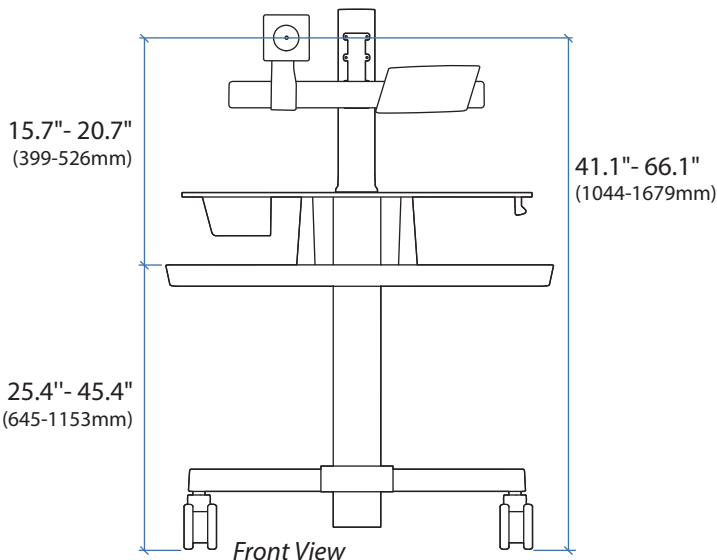

WorkFit™ - C LCD & Laptop

DIMENSIONS

© 2013 Ergotron, Inc. rev. 01/07/2019 DIM-WFClcd-laptop Content is subject to change without notification

Americas Sales and Corporate Headquarters

St. Paul, MN USA
(800) 888-8458
+1-651-681-7600
www.ergotron.com
sales@ergotron.com