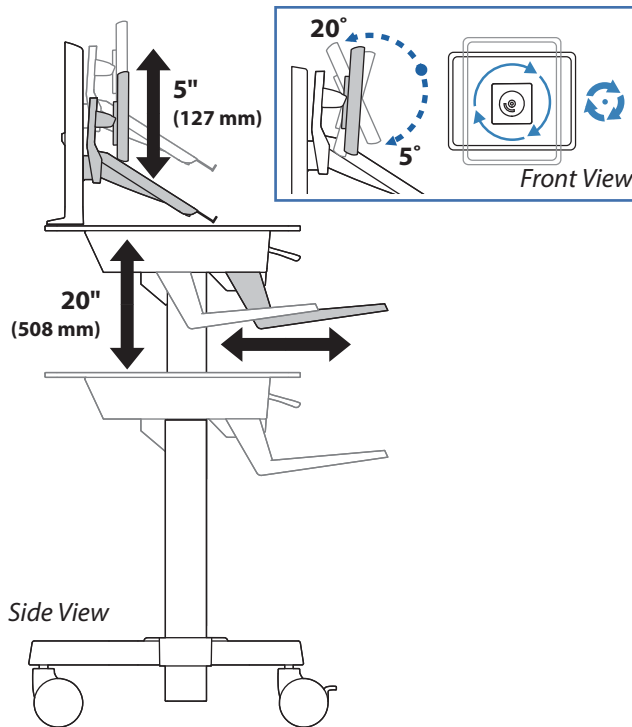

WorkFit™ - C LCD & Laptop

WEIGHT CAPACITY

RANGE OF MOTION

© 2013 Ergotron, Inc. rev. 01/07/2019 DIM-WFCLcd-laptop Content is subject to change without notification

Americas Sales and Corporate Headquarters