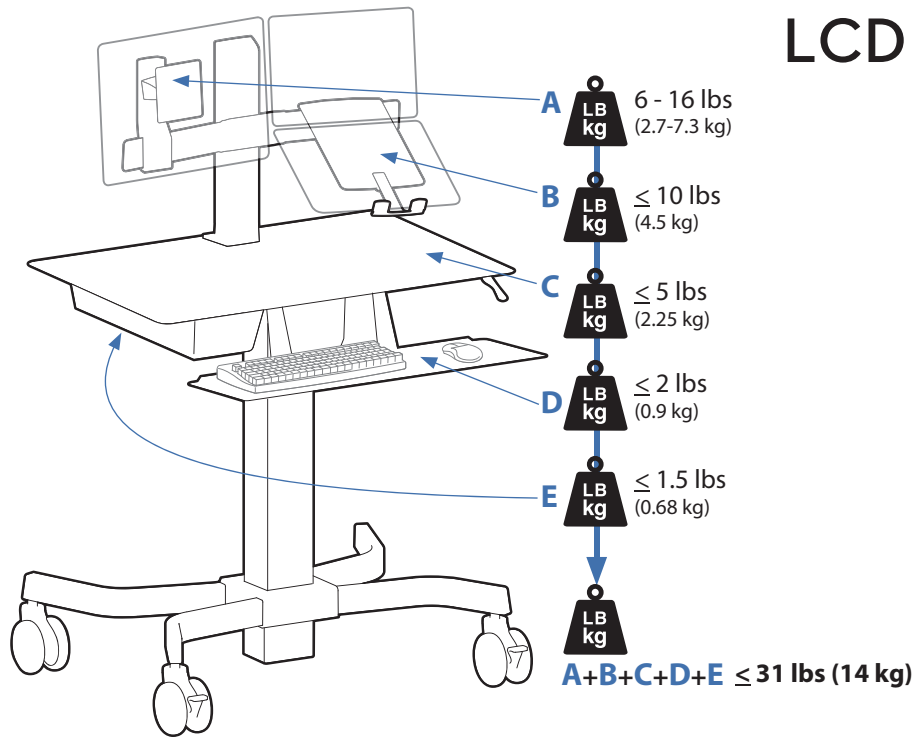

WorkFit™ - C LCD & Laptop

WEIGHT CAPACITY

RANGE OF MOTION

© 2013 Ergotron, Inc. rev. 01/07/2019 DIM-WFCLcd-laptop Content is subject to change without notification

Americas Sales and Corporate Headquarters