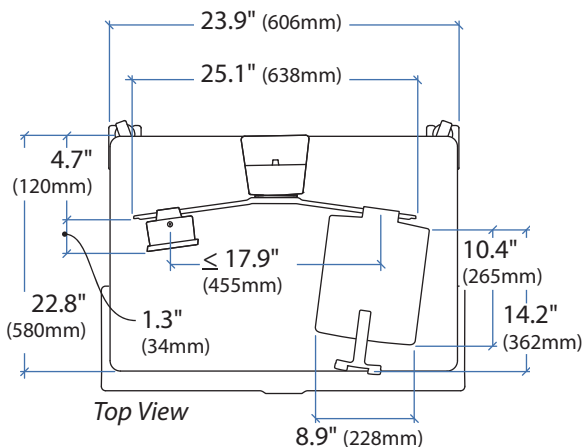

WorkFit™ - C LCD & Laptop

DIMENSIONS

© 2013 Ergotron, Inc. rev. 01/07/2019 DIM-WFClcd-laptop Content is subject to change without notification

Americas Sales and Corporate Headquarters

St. Paul, MN USA
(800) 888-8458
+1-651-681-7600
www.ergotron.com
sales@ergotron.com