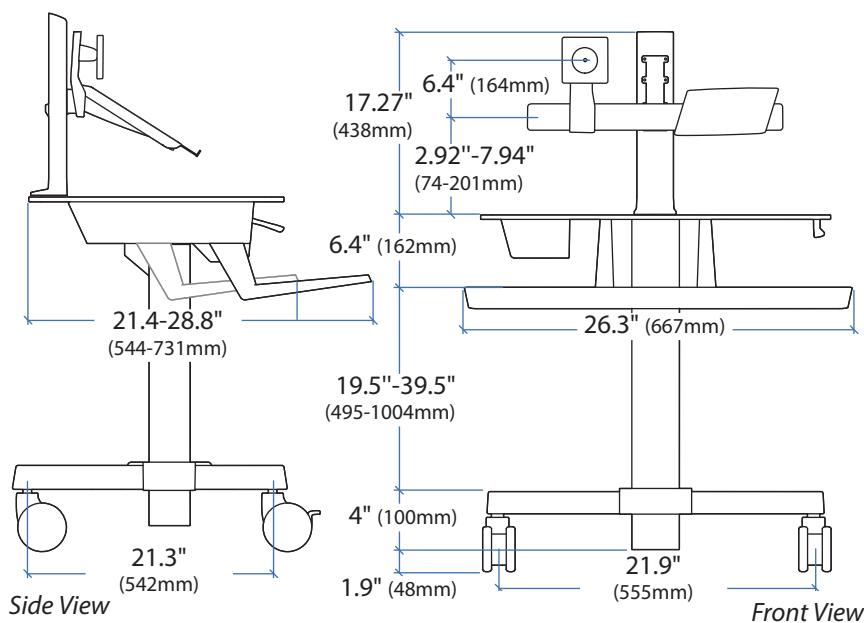

WorkFit™ - C LCD & Laptop

DIMENSIONS

© 2013 Ergotron, Inc. rev. 01/07/2019 DIM-WFClcd-laptop Content is subject to change without notification

Americas Sales and Corporate Headquarters

St. Paul, MN USA
(800) 888-8458
+1-651-681-7600
www.ergotron.com
sales@ergotron.com

WorkFit™ - C LCD & Laptop

WEIGHT CAPACITY

RANGE OF MOTION

© 2013 Ergotron, Inc. rev. 01/07/2019 DIM-WFCLcd-laptop Content is subject to change without notification

Americas Sales and Corporate Headquarters