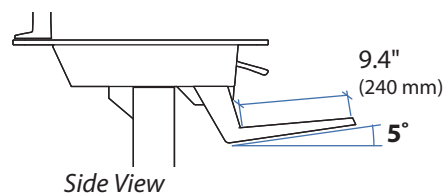

WorkFit™ - C LCD & Laptop

DIMENSIONS

© 2013 Ergotron, Inc. rev. 01/07/2019 DIM-WFClcd-laptop Content is subject to change without notification

Americas Sales and Corporate Headquarters

St. Paul, MN USA
(800) 888-8458
+1-651-681-7600
www.ergotron.com
sales@ergotron.com