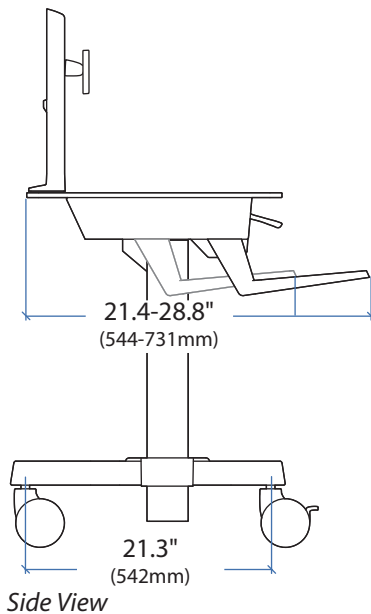

WorkFit™ - C Single LCD Mount LD

DIMENSIONS

WorkFit™ - C Single LCD Mount LD

WEIGHT CAPACITY

RANGE OF MOTION