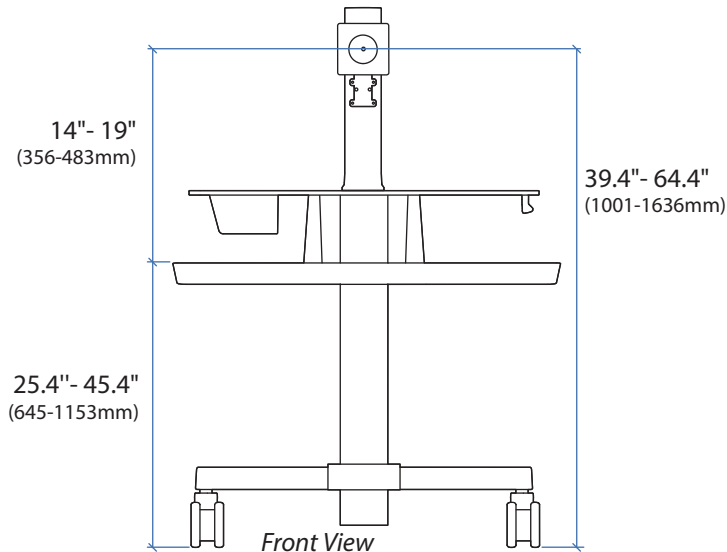

WorkFit™ - C Single LCD Mount LD

DIMENSIONS

WorkFit™ - C Single LCD Mount LD

WEIGHT CAPACITY

RANGE OF MOTION