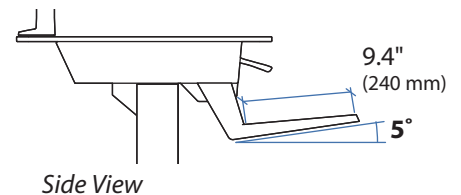

WorkFit™ - C Single LCD Mount LD

DIMENSIONS

WorkFit™ - C Single LCD Mount LD

WEIGHT CAPACITY

RANGE OF MOTION