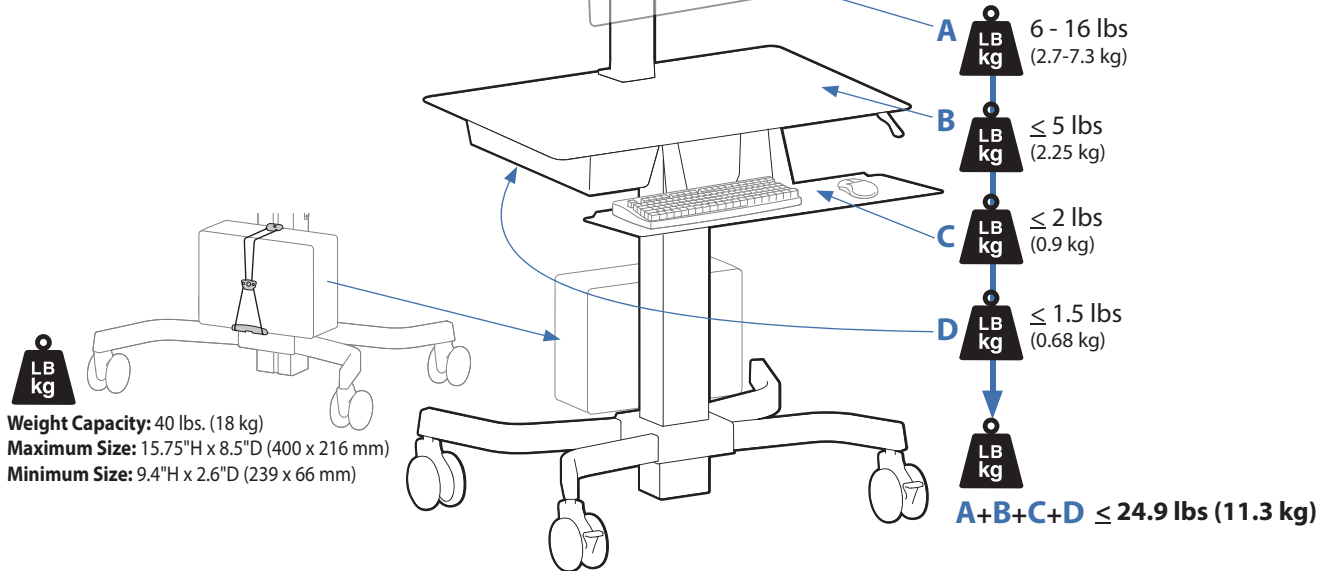

WorkFit™ - C Single LCD Mount LD

DIMENSIONS

WorkFit™ - C Single LCD Mount LD

WEIGHT CAPACITY

RANGE OF MOTION