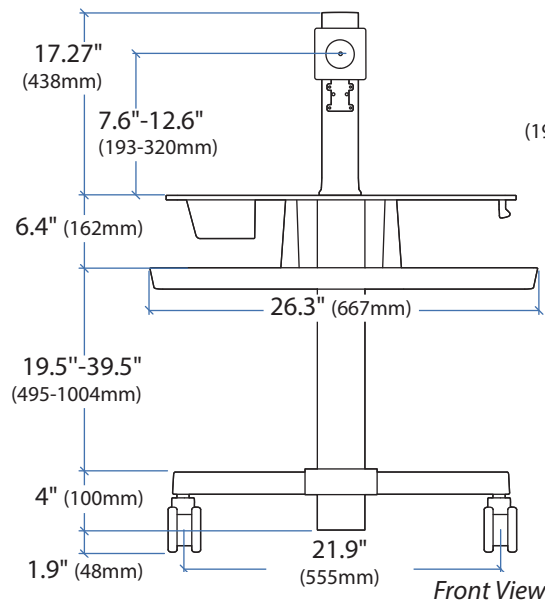

WorkFit™ - C Single LCD Mount LD

DIMENSIONS

WorkFit™ - C Single LCD Mount LD

WEIGHT CAPACITY

RANGE OF MOTION