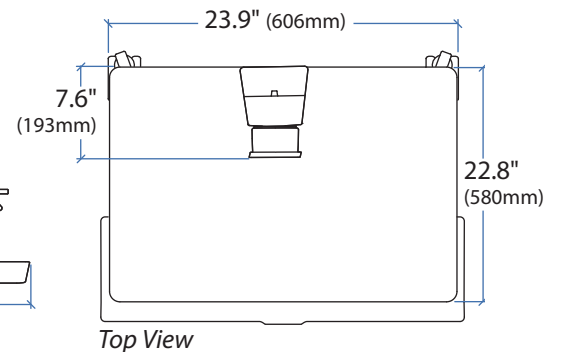

WorkFit™ - C Single LCD Mount LD

DIMENSIONS

WorkFit™ - C Single LCD Mount LD

WEIGHT CAPACITY

RANGE OF MOTION