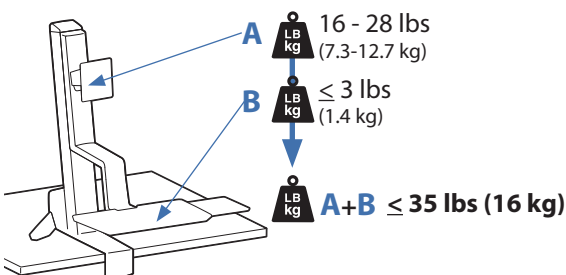

Weight Capacity

© 2014 Ergotron, Inc. rev. 11/08/2017 DIM-WFSHD Content is subject to change without notification

Americas Sales and Corporate Headquarters

St. Paul, MN USA
(800) 888-8458
+1-651-681-7600
www.ergotron.com
sales@ergotron.com

EMEA Sales

Amersfoort, The Netherlands
+31 33 45 45 600
www.ergotron.com
info.eu@ergotron.com

APAC Sale

Tokyo, Japan
www.ergotron.com
apaccustomerservice@ergotron.com

Worldwide OEM Sales

www.ergotron.com
info.oem@ergotron.com