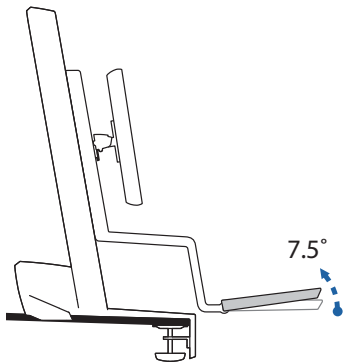

Range of Motion

Portrait/Landscape rotation stop screw can be installed for 0° rotation.