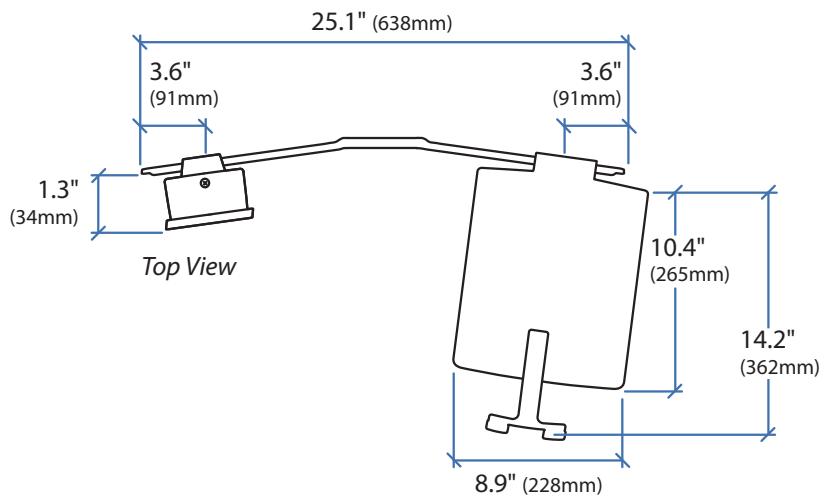

WorkFit™ - SR LCD & Laptop

DIMENSIONS

WEIGHT CAPACITY

RANGE OF MOTION