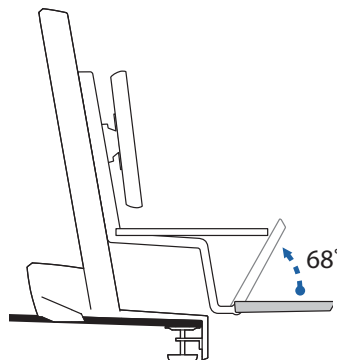

Note that older versions of this product used a narrower crossbar, which accommodated monitors with screens of up to 22"

© 2014 Ergotron, Inc. rev. 01/07/2019 DIM-WFSWSDual Content is subject to change without notification

APAC Sales

Tokyo, Japan
www.ergotron.com
japansupport@ergotron.com

Worldwide OEM Sales

www.ergotron.com
info.oem@ergotron.com

Range of Motion

Portrait/Landscape rotation stop screw can be installed for 0° rotation.

Weight Capacity

© 2014 Ergotron, Inc. rev. 01/07/2019 DIM-WFSWSDual Content is subject to change without notification

Americas Sales and Corporate Headquarters

St. Paul, MN USA
(800) 888-8458
+1-651-681-7600
www.ergotron.com
sales@ergotron.com