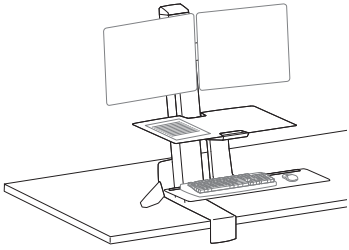

Note that older versions of this product used a narrower crossbar, which accommodated monitors with screens of up to 22"

© 2014 Ergotron, Inc. rev. 01/07/2019 DIM-WFSWSDual Content is subject to change without notification

APAC Sales

Tokyo, Japan
www.ergotron.com
japansupport@ergotron.com

Worldwide OEM Sales

www.ergotron.com
info.oem@ergotron.com

Range of Motion

Portrait/Landscape rotation stop screw can be installed for 0° rotation.