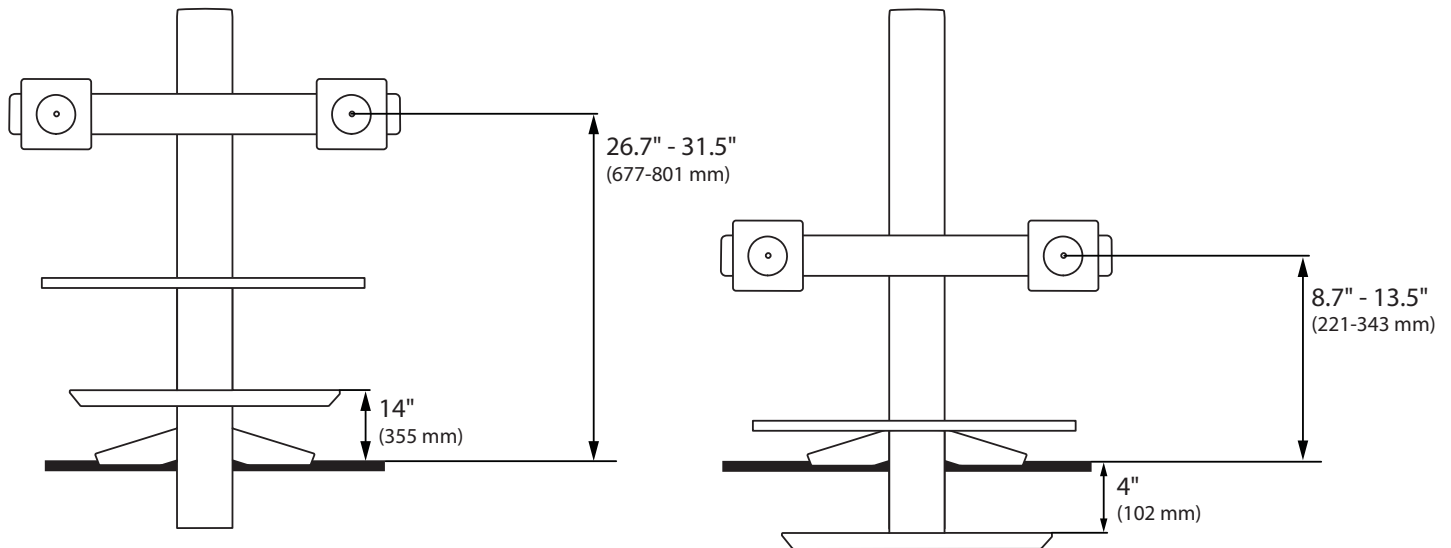

Dimensions

© 2014 Ergotron, Inc. rev. 01/07/2019 DIM-WFSWSDual Content is subject to change without notification

Americas Sales and Corporate Headquarters

St. Paul, MN USA
(800) 888-8458
+1-651-681-7600
www.ergotron.com
sales@ergotron.com

EMEA Sales

Amersfoort, The Netherlands
+31 33 45 45 600
www.ergotron.com
info.eu@ergotron.com

APAC Sales

Tokyo, Japan
www.ergotron.com
japansupport@ergotron.com

Worldwide OEM Sales

www.ergotron.com
info.oem@ergotron.com