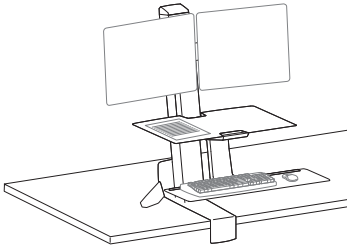

Dimensions

Desk Thickness

Flip clamp for thicker desks:

Worksurface

This range accommodates most displays with screens up to 24" as well as some displays with screens as large as 26".

Actual allowable width of displays will vary slightly depending on display thickness.

Note that older versions of this product used a narrower crossbar, which accommodated monitors with screens of up to 22"

© 2014 Ergotron, Inc. rev. 01/07/2019 DIM-WFSWSDual Content is subject to change without notification