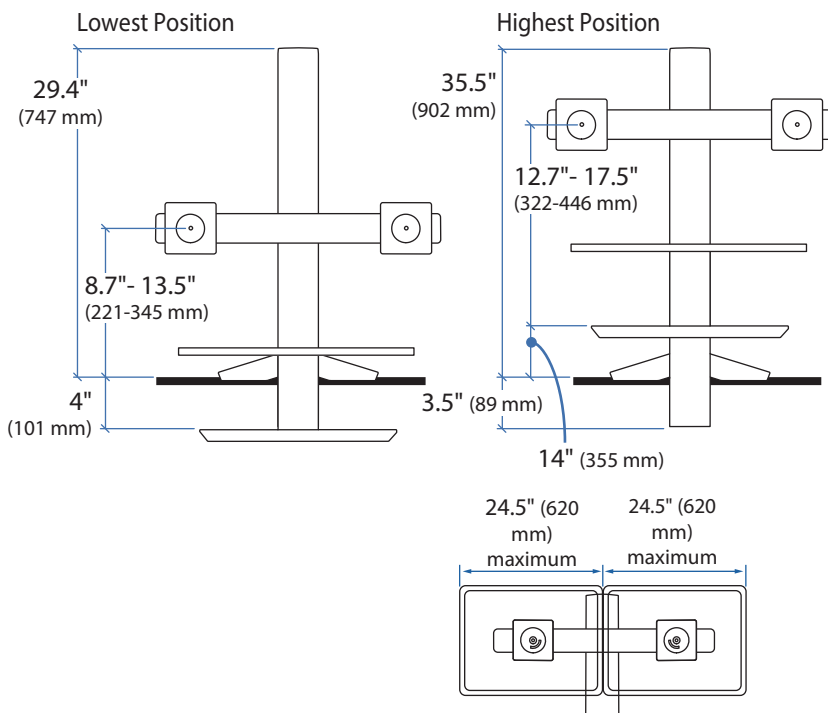

Dimensions

Desk Thickness

Flip clamp for thicker desks:

Worksurface

This range accommodates most displays with screens up to 24" as well as some displays with screens as large as 26".

Actual allowable width of displays will vary slightly depending on display thickness.

Note that older versions of this product used a narrower crossbar, which accommodated monitors with screens of up to 22"

© 2014 Ergotron, Inc. rev. 01/07/2019 DIM-WFSWSDual Content is subject to change without notification