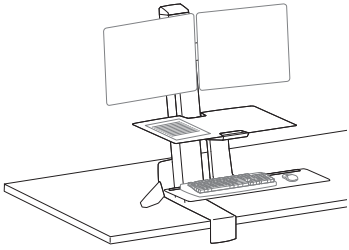

Keyboard Tray

9 Mounting Locations

Americas Sales and Corporate Headquarters

St. Paul, MN USA
(800) 888-8458
+1-651-681-7600
www.ergotron.com
sales@ergotron.com

EMEA Sales

Amersfoort, The Netherlands
+31 33 45 45 600
www.ergotron.com
info.eu@ergotron.com

APAC Sales

Tokyo, Japan
www.ergotron.com
japansupport@ergotron.com

Worldwide OEM Sales

www.ergotron.com
info.oem@ergotron.com