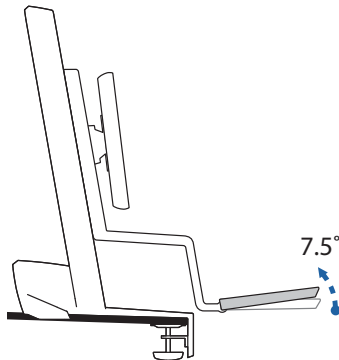

Note that older versions of this product used a narrower crossbar, which accommodated monitors with screens of up to 22"

© 2014 Ergotron, Inc. rev. 01/07/2019 DIM-WFSWSDual Content is subject to change without notification

APAC Sales

Tokyo, Japan
www.ergotron.com
japansupport@ergotron.com

Worldwide OEM Sales

www.ergotron.com
info.oem@ergotron.com

Range of Motion

Portrait/Landscape rotation stop screw can be installed for 0° rotation.