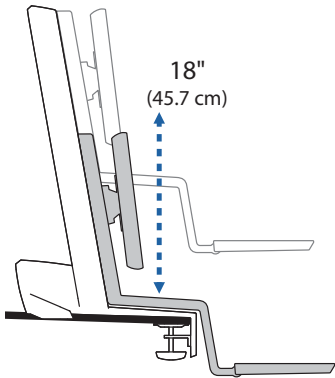

Note that older versions of this product used a narrower crossbar, which accommodated monitors with screens of up to 22"

© 2014 Ergotron, Inc. rev. 01/07/2019 DIM-WFSWSDual Content is subject to change without notification

APAC Sales

Tokyo, Japan
www.ergotron.com
japansupport@ergotron.com

Worldwide OEM Sales

www.ergotron.com
info.oem@ergotron.com

Range of Motion

Portrait/Landscape rotation stop screw can be installed for 0° rotation.

Weight Capacity

© 2014 Ergotron, Inc. rev. 01/07/2019 DIM-WFSWSDual Content is subject to change without notification

Americas Sales and Corporate Headquarters

St. Paul, MN USA
(800) 888-8458
+1-651-681-7600
www.ergotron.com
sales@ergotron.com