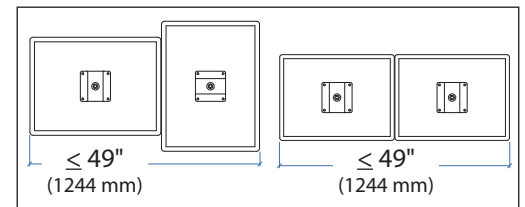

Dimensions

Desk Thickness

Flip clamp for thicker desks:

Worksurface

This range accommodates most displays with screens up to 24" as well as some displays with screens as large as 26".

Actual allowable width of displays will vary slightly depending on display thickness.

Note that older versions of this product used a narrower crossbar, which accommodated monitors with screens of up to 22"

© 2014 Ergotron, Inc. rev. 01/07/2019 DIM-WFSWSDual Content is subject to change without notification