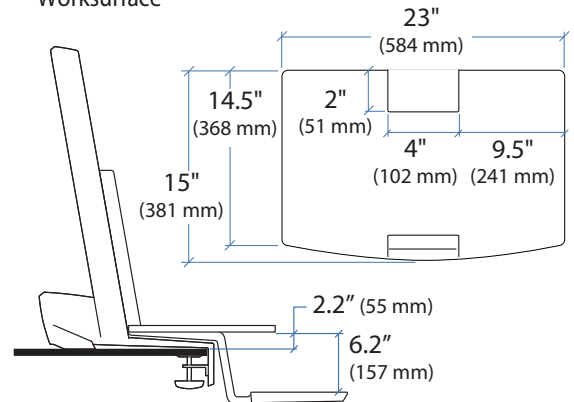

Dimensions

Desk Thickness

Flip clamp for thicker desks:

Worksurface

This range accommodates most displays with screens up to 24" as well as some displays with screens as large as 26".

Actual allowable width of displays will vary slightly depending on display thickness.

Note that older versions of this product used a narrower crossbar, which accommodated monitors with screens of up to 22"

© 2014 Ergotron, Inc. rev. 01/07/2019 DIM-WFSWSDual Content is subject to change without notification