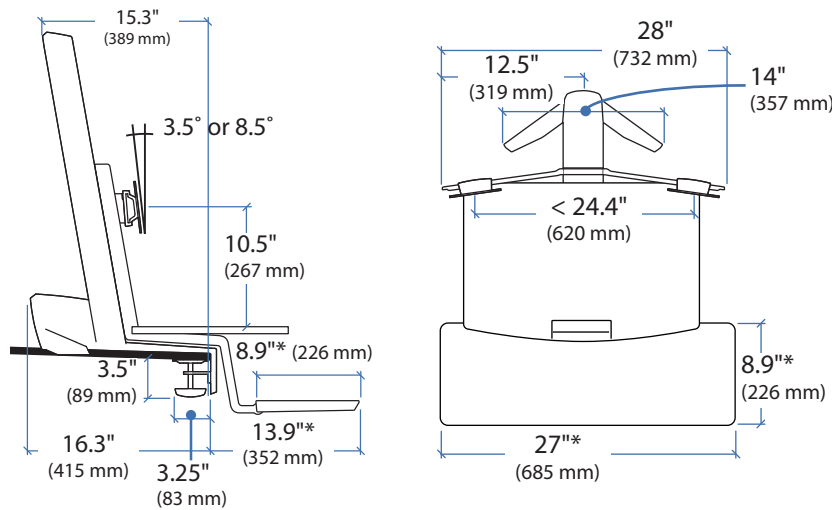

Dimensions

Desk Thickness

Flip clamp for thicker desks:

Worksurface

This range accommodates most displays with screens up to 24" as well as some displays with screens as large as 26".

Actual allowable width of displays will vary slightly depending on display thickness.

Note that older versions of this product used a narrower crossbar, which accommodated monitors with screens of up to 22"

© 2014 Ergotron, Inc. rev. 01/07/2019 DIM-WFSWSDual Content is subject to change without notification