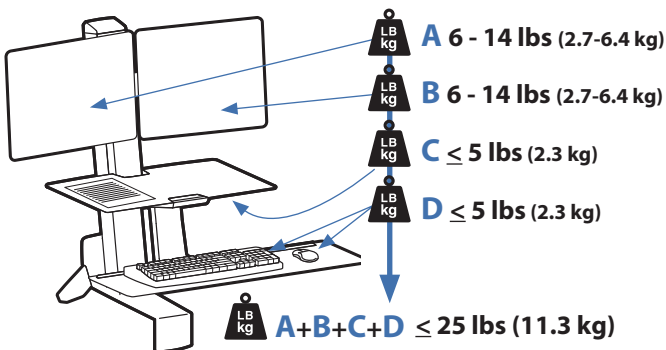

APAC Sales

Tokyo, Japan
www.ergotron.com
japansupport@ergotron.com

Worldwide OEM Sales

www.ergotron.com
info.oem@ergotron.com

Range of Motion

Portrait/Landscape rotation stop screw can be installed for 0° rotation.

Weight Capacity

© 2014 Ergotron, Inc. rev. 01/07/2019 DIM-WFSWSDual Content is subject to change without notification

Americas Sales and Corporate Headquarters

St. Paul, MN USA
(800) 888-8458
+1-651-681-7600
www.ergotron.com
sales@ergotron.com