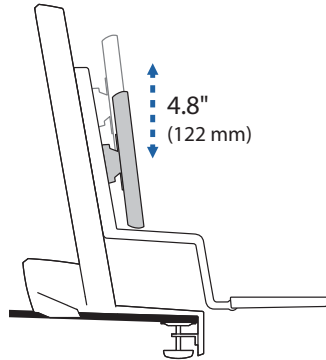

Note that older versions of this product used a narrower crossbar, which accommodated monitors with screens of up to 22"

© 2014 Ergotron, Inc. rev. 01/07/2019 DIM-WFSWSDual Content is subject to change without notification

APAC Sales

Tokyo, Japan
www.ergotron.com
japansupport@ergotron.com

Worldwide OEM Sales

www.ergotron.com
info.oem@ergotron.com

Range of Motion

Portrait/Landscape rotation stop screw can be installed for 0° rotation.

Weight Capacity

© 2014 Ergotron, Inc. rev. 01/07/2019 DIM-WFSWSDual Content is subject to change without notification

Americas Sales and Corporate Headquarters

St. Paul, MN USA
(800) 888-8458
+1-651-681-7600
www.ergotron.com
sales@ergotron.com