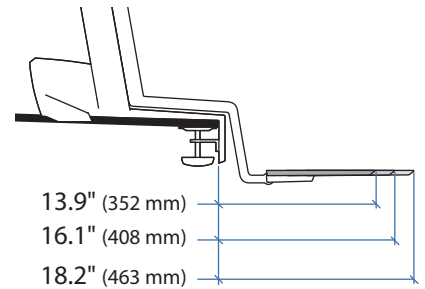

Range of Motion

Portrait/Landscape rotation stop screw can be installed for 0° rotation.

Weight Capacity

© 2014 Ergotron, Inc. rev. 12/11/18 DIM-WFSWLD Content is subject to change without notification

Americas Sales and Corporate Headquarters

Worldwide OEM Sales

www.ergotron.com
info.oem@ergotron.com

Keyboard Tray

9 Mounting Locations

Americas Sales and Corporate Headquarters

St. Paul, MN USA
 (800) 888-8458
 +1-651-681-7600
 www.ergotron.com
 sales@ergotron.com