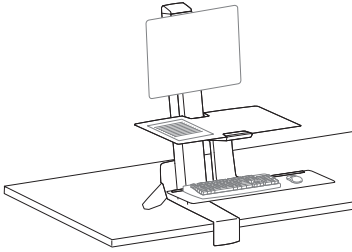

Keyboard Tray

9 Mounting Locations

Americas Sales and Corporate Headquarters

St. Paul, MN USA
(800) 888-8458
+1-651-681-7600
www.ergotron.com
sales@ergotron.com

EMEA Sales

Amersfoort, The Netherlands
+31 33 45 45 600
www.ergotron.com
info.eu@ergotron.com

APAC Sale

Tokyo, Japan
www.ergotron.com
apaccustomerservice@ergotron.com

Worldwide OEM Sales

www.ergotron.com
info.oem@ergotron.com