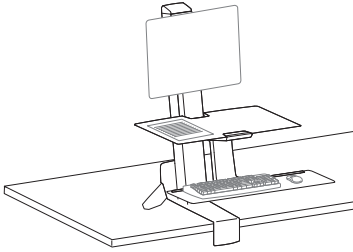

Range of Motion

Portrait/Landscape rotation stop screw can be installed for 0° rotation.

Weight Capacity

© 2014 Ergotron, Inc. rev. 12/11/18 DIM-WFSWLD Content is subject to change without notification

Americas Sales and Corporate Headquarters