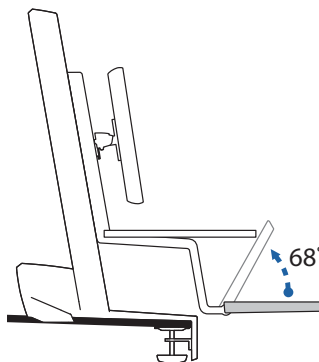

Dimensions

Desk Thickness

Flip clamp for thicker desks:

Lowest Position

Highest Position

Worksurface

Americas Sales and Corporate Headquarters

St. Paul, MN USA
(800) 888-8458
+1-651-681-7600
www.ergotron.com
sales@ergotron.com

Range of Motion

Portrait/Landscape rotation stop screw can be installed for 0° rotation.

Weight Capacity

© 2014 Ergotron, Inc. rev. 12/11/18 DIM-WFSWLD Content is subject to change without notification

Americas Sales and Corporate Headquarters