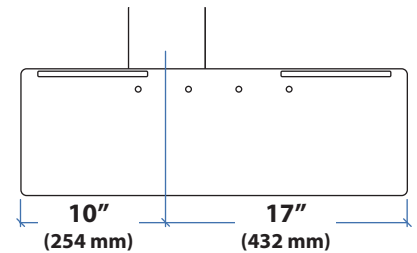

9 Mounting Locations

Americas Sales and Corporate Headquarters

St. Paul, MN USA
(800) 888-8458
+1-651-681-7600
www.ergotron.com
sales@ergotron.com

EMEA Sales

Amersfoort, The Netherlands
+31 33 45 45 600
www.ergotron.com
info.eu@ergotron.com

APAC Sale

Tokyo, Japan
www.ergotron.com
apaccustomerservice@ergotron.com

Worldwide OEM Sales

www.ergotron.com
info.oem@ergotron.com