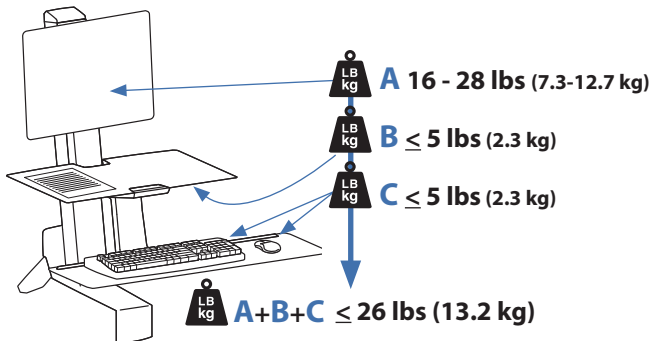

Range of Motion

Portrait/Landscape rotation stop screw can be installed for 0° rotation.

Weight Capacity

© 2014 Ergotron, Inc. rev. 12/11/18 DIM-WFSWLD Content is subject to change without notification

Americas Sales and Corporate Headquarters