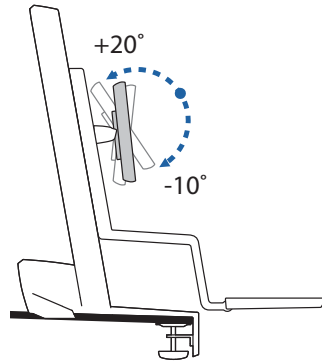

Dimensions

Desk Thickness

Flip clamp for thicker desks:

Lowest Position

Highest Position

Worksurface

Americas Sales and Corporate Headquarters

St. Paul, MN USA
(800) 888-8458
+1-651-681-7600
www.ergotron.com
sales@ergotron.com

Range of Motion

Portrait/Landscape rotation stop screw can be installed for 0° rotation.

Weight Capacity

© 2014 Ergotron, Inc. rev. 12/11/18 DIM-WFSWLD Content is subject to change without notification

Americas Sales and Corporate Headquarters