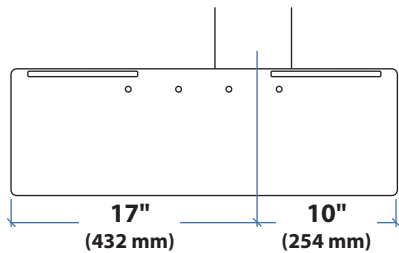

9 Mounting Locations

Americas Sales and Corporate Headquarters

St. Paul, MN USA
(800) 888-8458
+1-651-681-7600
www.ergotron.com
sales@ergotron.com

EMEA Sales

Amersfoort, The Netherlands
+31 33 45 45 600
www.ergotron.com
info.eu@ergotron.com

APAC Sale

Tokyo, Japan
www.ergotron.com
apaccustomerservice@ergotron.com

Worldwide OEM Sales

www.ergotron.com
info.oem@ergotron.com