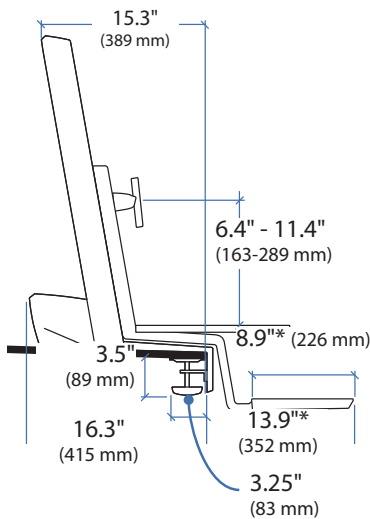

Dimensions

Desk Thickness

Flip clamp for thicker desks:

Lowest Position

Highest Position

Worksurface

Americas Sales and Corporate Headquarters

St. Paul, MN USA
(800) 888-8458
+1-651-681-7600
www.ergotron.com
sales@ergotron.com

Range of Motion

Portrait/Landscape rotation stop screw can be installed for 0° rotation.

Weight Capacity

© 2014 Ergotron, Inc. rev. 12/11/18 DIM-WFSWLD Content is subject to change without notification

Americas Sales and Corporate Headquarters