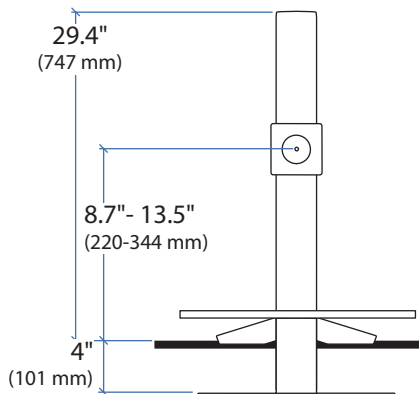

Dimensions

Desk Thickness

Flip clamp for thicker desks:

Lowest Position

Highest Position

Worksurface

Americas Sales and Corporate Headquarters

St. Paul, MN USA
(800) 888-8458
+1-651-681-7600
www.ergotron.com
sales@ergotron.com

Range of Motion

Portrait/Landscape rotation stop screw can be installed for 0° rotation.

Weight Capacity

© 2014 Ergotron, Inc. rev. 12/11/18 DIM-WFSWLD Content is subject to change without notification

Americas Sales and Corporate Headquarters