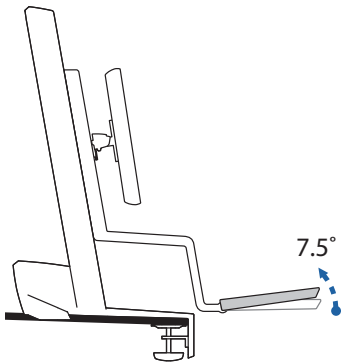

Range of Motion

Portrait/Landscape rotation stop screw can be installed for 0° rotation.

Weight Capacity

© 2014 Ergotron, Inc. rev. 12/11/18 DIM-WFSWLD Content is subject to change without notification

Americas Sales and Corporate Headquarters