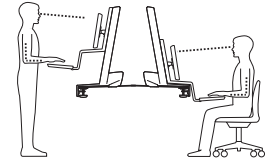

WorkFit-S™

Single LCD Mount, HD with Worksurface