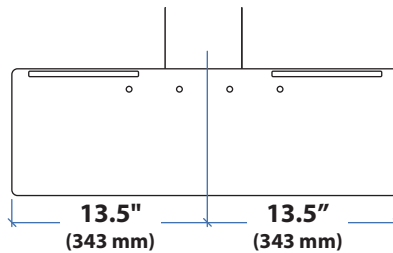

9 Mounting Locations

Americas Sales and Corporate Headquarters

St. Paul, MN USA
(800) 888-8458
+1-651-681-7600
www.ergotron.com
sales@ergotron.com

EMEA Sales

Amersfoort, The Netherlands
+31 33 45 45 600
www.ergotron.com
info.eu@ergotron.com

APAC Sale

Tokyo, Japan
www.ergotron.com
apaccustomerservice@ergotron.com

Worldwide OEM Sales

www.ergotron.com
info.oem@ergotron.com