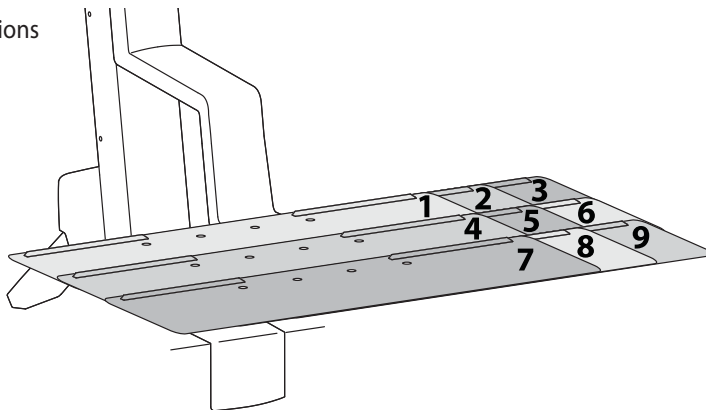

9 Mounting Locations

Americas Sales and Corporate Headquarters

St. Paul, MN USA
(800) 888-8458
+1-651-681-7600
www.ergotron.com
sales@ergotron.com

EMEA Sales

Amersfoort, The Netherlands
+31 33 45 45 600
www.ergotron.com
info.eu@ergotron.com

APAC Sale

Tokyo, Japan
www.ergotron.com
apaccustomerservice@ergotron.com

Worldwide OEM Sales

www.ergotron.com
info.oem@ergotron.com