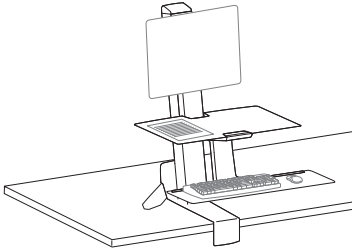

WorkFit-S™

Single LCD Mount, HD with Worksurface

Dimensions

© 2014 Ergotron, Inc. rev. 12/11/18 DIM-WFSWSLD Content is subject to change without notification

Americas Sales and Corporate Headquarters

St. Paul, MN USA
 (800) 888-8458
 +1-651-681-7600
 www.ergotron.com
 sales@ergotron.com