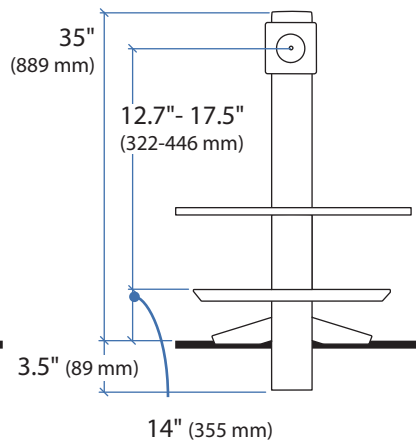

Dimensions

Desk Thickness

Flip clamp for thicker desks:

Lowest Position

Highest Position

Worksurface

Americas Sales and Corporate Headquarters

St. Paul, MN USA
(800) 888-8458
+1-651-681-7600
www.ergotron.com
sales@ergotron.com

Range of Motion

Portrait/Landscape rotation stop screw can be installed for 0° rotation.

Weight Capacity

© 2014 Ergotron, Inc. rev. 12/11/18 DIM-WFSWLD Content is subject to change without notification

Americas Sales and Corporate Headquarters