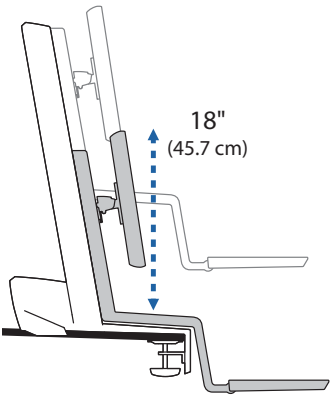

Dimensions

Desk Thickness

Flip clamp for thicker desks:

Lowest Position

Highest Position

Worksurface

Americas Sales and Corporate Headquarters

St. Paul, MN USA
(800) 888-8458
+1-651-681-7600
www.ergotron.com
sales@ergotron.com

Range of Motion

Portrait/Landscape rotation stop screw can be installed for 0° rotation.

Weight Capacity

© 2014 Ergotron, Inc. rev. 12/11/18 DIM-WFSWLD Content is subject to change without notification

Americas Sales and Corporate Headquarters