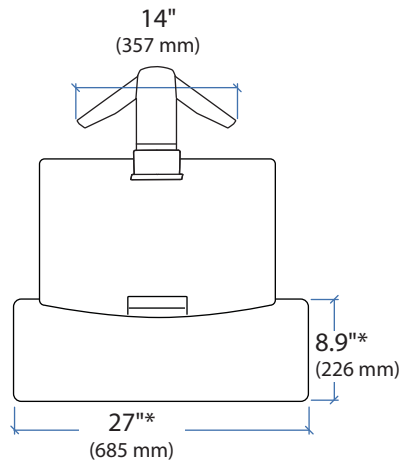

Dimensions

Desk Thickness

Flip clamp for thicker desks:

Lowest Position

Highest Position

Worksurface

Americas Sales and Corporate Headquarters

St. Paul, MN USA
(800) 888-8458
+1-651-681-7600
www.ergotron.com
sales@ergotron.com

Range of Motion

Portrait/Landscape rotation stop screw can be installed for 0° rotation.

Weight Capacity

© 2014 Ergotron, Inc. rev. 12/11/18 DIM-WFSWLD Content is subject to change without notification

Americas Sales and Corporate Headquarters