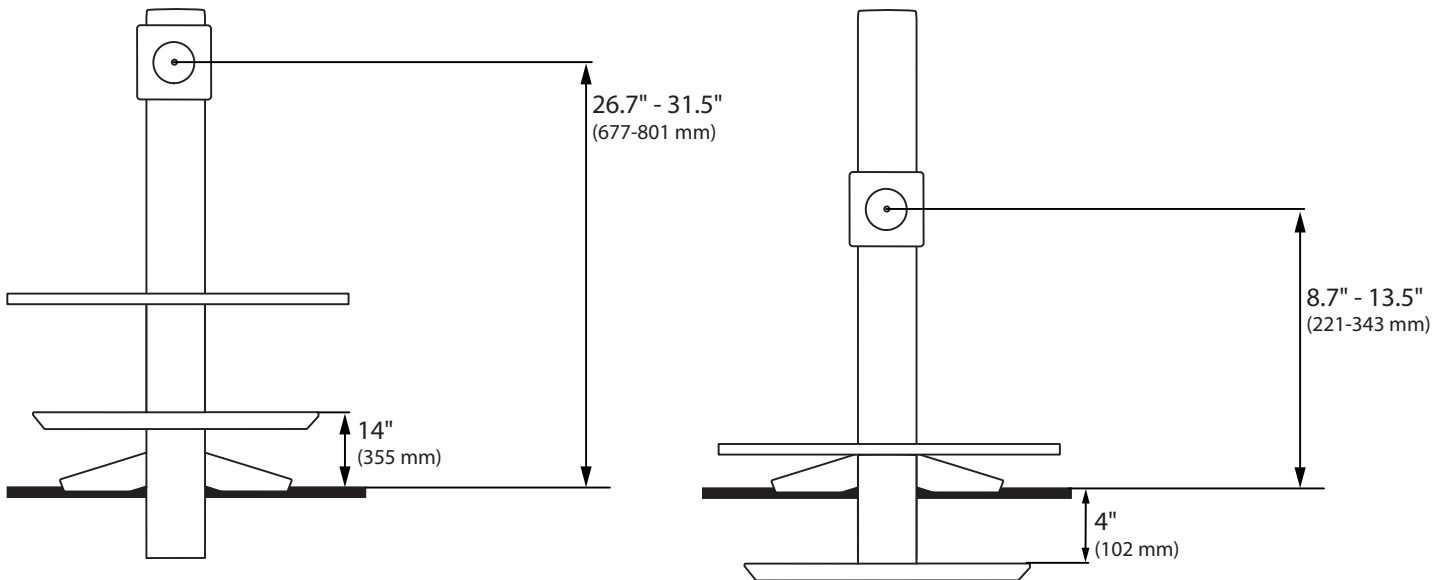

WorkFit-S™

Single LCD Mount, HD with Worksurface

Dimensions

© 2014 Ergotron, Inc. rev. 12/11/18 DIM-WFSWSLD Content is subject to change without notification

Americas Sales and Corporate Headquarters

St. Paul, MN USA
 (800) 888-8458
 +1-651-681-7600
 www.ergotron.com
 sales@ergotron.com

Range of Motion

Portrait/Landscape rotation stop screw can be installed for 0° rotation.

Weight Capacity

© 2014 Ergotron, Inc. rev. 12/11/18 DIM-WFSWLD Content is subject to change without notification

Americas Sales and Corporate Headquarters