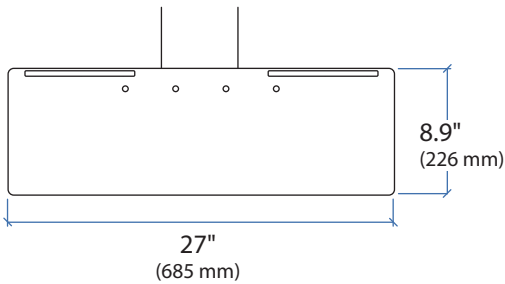

Keyboard Tray