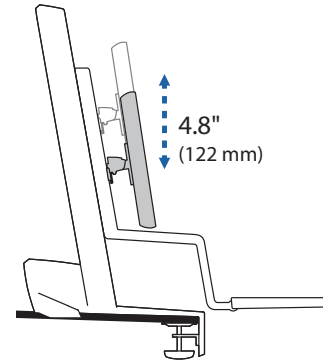

Dimensions

Desk Thickness

Flip clamp for thicker desks:

Lowest Position

Highest Position

Worksurface

Americas Sales and Corporate Headquarters

St. Paul, MN USA
(800) 888-8458
+1-651-681-7600
www.ergotron.com
sales@ergotron.com

Range of Motion

Portrait/Landscape rotation stop screw can be installed for 0° rotation.

Weight Capacity

© 2014 Ergotron, Inc. rev. 12/11/18 DIM-WFSWLD Content is subject to change without notification

Americas Sales and Corporate Headquarters