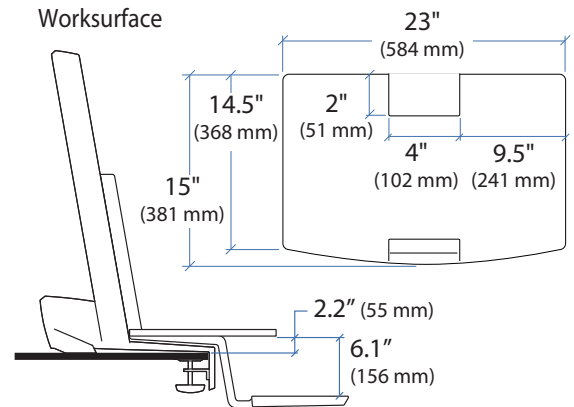

Dimensions

Desk Thickness

Flip clamp for thicker desks:

Lowest Position

Highest Position

Worksurface

Americas Sales and Corporate Headquarters

St. Paul, MN USA
(800) 888-8458
+1-651-681-7600
www.ergotron.com
sales@ergotron.com

Range of Motion

Portrait/Landscape rotation stop screw can be installed for 0° rotation.

Weight Capacity

© 2014 Ergotron, Inc. rev. 12/11/18 DIM-WFSWLD Content is subject to change without notification

Americas Sales and Corporate Headquarters