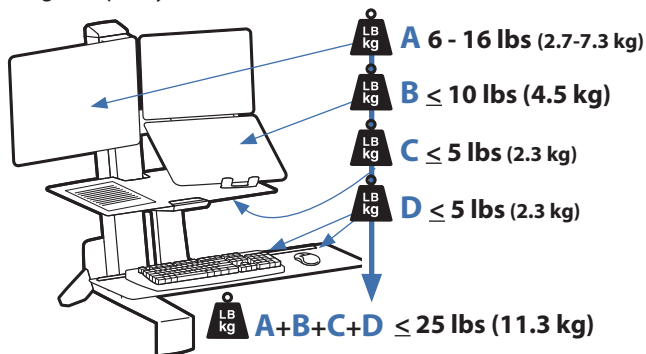

APAC Sales

Tokyo, Japan
www.ergotron.com
japansupport@ergotron.com

Worldwide OEM Sales

www.ergotron.com
info.oem@ergotron.com

WorkFit™-S Worksurface, LCD and Laptop

Range of Motion

Portrait/Landscape rotation stop screw can be installed for 0° rotation.

Weight Capacity

© 2014 Ergotron, Inc. rev. 01/07/2019 DIM-WFSWSLaptop Content is subject to change without notification

Americas Sales and Corporate Headquarters

St. Paul, MN USA
 (800) 888-8458
 +1-651-681-7600
 www.ergotron.com
 sales@ergotron.com