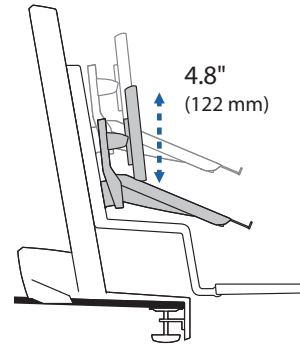

APAC Sales

Tokyo, Japan
www.ergotron.com
japansupport@ergotron.com

Worldwide OEM Sales

www.ergotron.com
info.oem@ergotron.com

WorkFit™-S Worksurface, LCD and Laptop

Range of Motion

Portrait/Landscape rotation stop screw can be installed for 0° rotation.

Weight Capacity

© 2014 Ergotron, Inc. rev. 01/07/2019 DIM-WFSWSLaptop Content is subject to change without notification

Americas Sales and Corporate Headquarters

St. Paul, MN USA
 (800) 888-8458
 +1-651-681-7600
 www.ergotron.com
 sales@ergotron.com