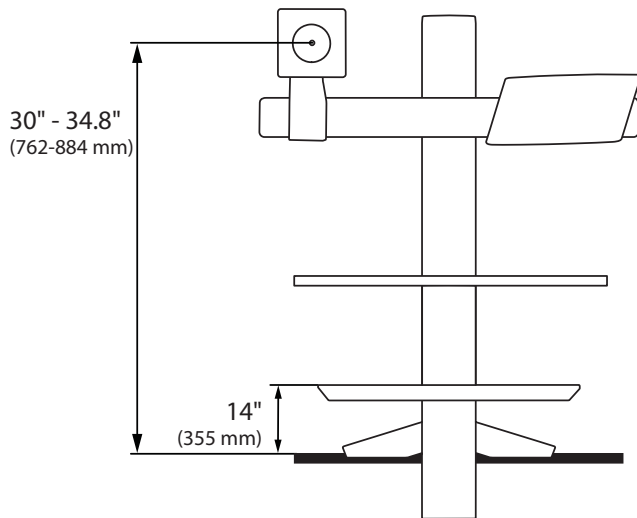

WorkFit™-S

Worksurface, LCD and Laptop

Dimensions

Americas Sales and Corporate Headquarters

St. Paul, MN USA
(800) 888-8458
+1-651-681-7600
www.ergotron.com
sales@ergotron.com

EMEA Sales

Amersfoort, The Netherlands
+31 33 45 45 600
www.ergotron.com
info.eu@ergotron.com

APAC Sales

Tokyo, Japan
www.ergotron.com
japansupport@ergotron.com

Worldwide OEM Sales

www.ergotron.com
info.oem@ergotron.com

Dimensions

Lowest Position

Highest Position

Desk Thickness

APAC Sales

Tokyo, Japan
www.ergotron.com
japansupport@ergotron.com

Worldwide OEM Sales

www.ergotron.com
info.oem@ergotron.com

WorkFit™-S Worksurface, LCD and Laptop

Range of Motion

Portrait/Landscape rotation stop screw can be installed for 0° rotation.