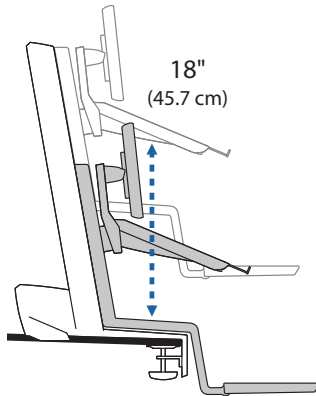

APAC Sales

Tokyo, Japan
www.ergotron.com
japansupport@ergotron.com

Worldwide OEM Sales

www.ergotron.com
info.oem@ergotron.com

WorkFit™-S Worksurface, LCD and Laptop

Range of Motion

Portrait/Landscape rotation stop screw can be installed for 0° rotation.

Weight Capacity

© 2014 Ergotron, Inc. rev. 01/07/2019 DIM-WFSWSLaptop Content is subject to change without notification

Americas Sales and Corporate Headquarters

St. Paul, MN USA
 (800) 888-8458
 +1-651-681-7600
 www.ergotron.com
 sales@ergotron.com