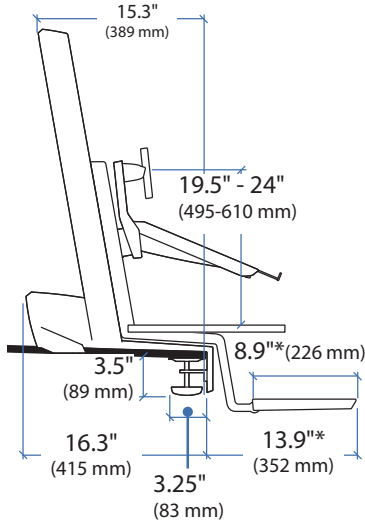

APAC Sales

Tokyo, Japan
www.ergotron.com
japansupport@ergotron.com

Worldwide OEM Sales

www.ergotron.com
info.oem@ergotron.com

Dimensions

Lowest Position

Highest Position

Desk Thickness

APAC Sales

Tokyo, Japan
www.ergotron.com
japansupport@ergotron.com

Worldwide OEM Sales

www.ergotron.com
info.oem@ergotron.com

WorkFit™-S Worksurface, LCD and Laptop

Range of Motion

Portrait/Landscape rotation stop screw can be installed for 0° rotation.