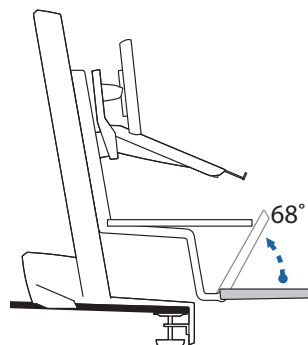

APAC Sales

Tokyo, Japan
www.ergotron.com
japansupport@ergotron.com

Worldwide OEM Sales

www.ergotron.com
info.oem@ergotron.com

WorkFit™-S Worksurface, LCD and Laptop

Range of Motion

Portrait/Landscape rotation stop screw can be installed for 0° rotation.