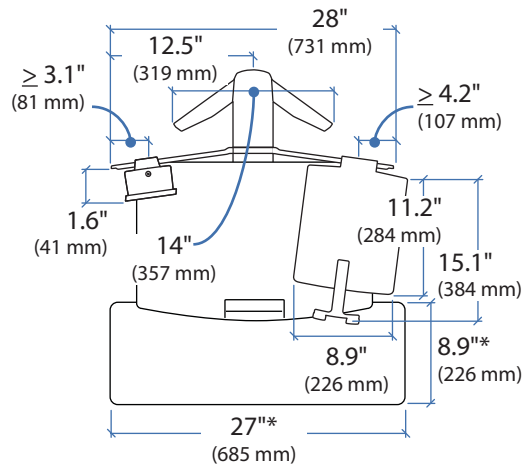

APAC Sales

Tokyo, Japan
www.ergotron.com
japansupport@ergotron.com

Worldwide OEM Sales

www.ergotron.com
info.oem@ergotron.com

Dimensions

Lowest Position

Highest Position

Desk Thickness

APAC Sales

Tokyo, Japan
www.ergotron.com
japansupport@ergotron.com

Worldwide OEM Sales

www.ergotron.com
info.oem@ergotron.com

WorkFit™-S Worksurface, LCD and Laptop

Range of Motion

Portrait/Landscape rotation stop screw can be installed for 0° rotation.