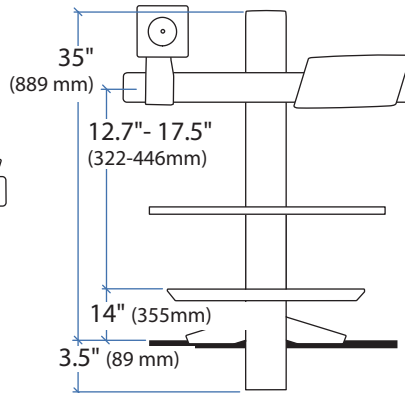

APAC Sales

Tokyo, Japan
www.ergotron.com
japansupport@ergotron.com

Worldwide OEM Sales

www.ergotron.com
info.oem@ergotron.com

Dimensions

Lowest Position

Highest Position

Desk Thickness

≤ 2.4" (60 mm)

Americas Sales and Corporate Headquarters

St. Paul, MN USA
(800) 888-8458
+1-651-681-7600
www.ergotron.com
sales@ergotron.com

EMEA Sales

Amersfoort, The Netherlands
+31 33 45 45 600
www.ergotron.com
info.eu@ergotron.com

APAC Sales

Tokyo, Japan
www.ergotron.com
japansupport@ergotron.com

Worldwide OEM Sales

www.ergotron.com
info.oem@ergotron.com

WorkFit™-S Worksurface, LCD and Laptop

Range of Motion

Portrait/Landscape rotation stop screw can be installed for 0° rotation.