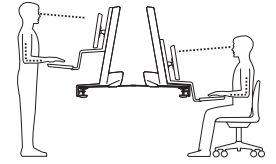

WorkFit™-S

Worksurface, LCD and Laptop