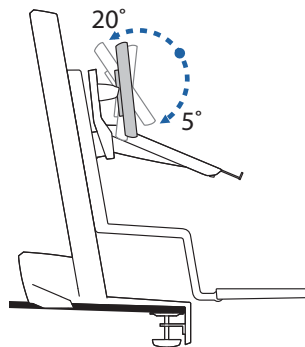

APAC Sales

Tokyo, Japan
www.ergotron.com
japansupport@ergotron.com

Worldwide OEM Sales

www.ergotron.com
info.oem@ergotron.com

WorkFit™-S Worksurface, LCD and Laptop

Range of Motion

Portrait/Landscape rotation stop screw can be installed for 0° rotation.