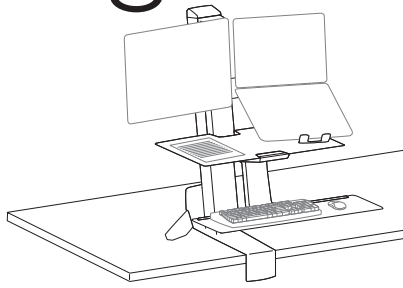

APAC Sales

Tokyo, Japan
www.ergotron.com
japansupport@ergotron.com

Worldwide OEM Sales

www.ergotron.com
info.oem@ergotron.com

WorkFit™-S Worksurface, LCD and Laptop

Range of Motion

Portrait/Landscape rotation stop screw can be installed for 0° rotation.