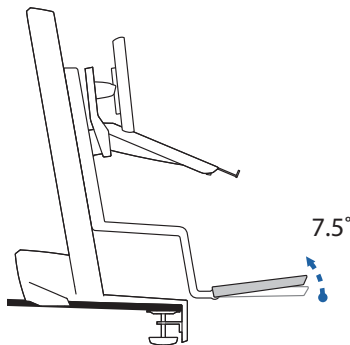

APAC Sales

Tokyo, Japan
www.ergotron.com
japansupport@ergotron.com

Worldwide OEM Sales

www.ergotron.com
info.oem@ergotron.com

WorkFit™-S Worksurface, LCD and Laptop

Range of Motion

Portrait/Landscape rotation stop screw can be installed for 0° rotation.