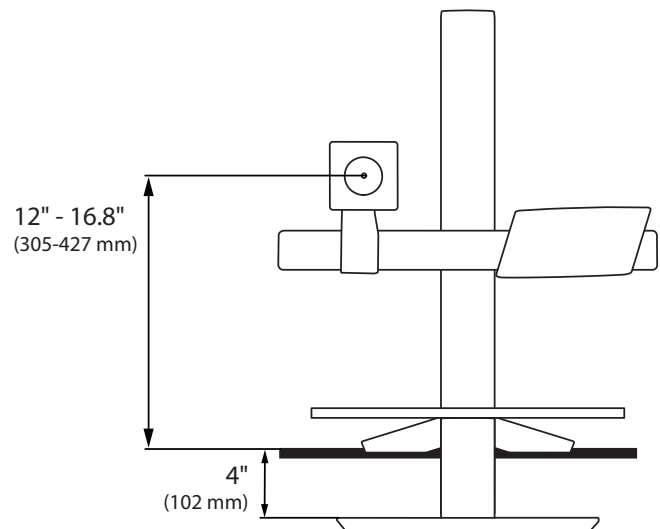

WorkFit™-S

Worksurface, LCD and Laptop

Dimensions

Americas Sales and Corporate Headquarters

St. Paul, MN USA
(800) 888-8458
+1-651-681-7600
www.ergotron.com
sales@ergotron.com

EMEA Sales

Amersfoort, The Netherlands
+31 33 45 45 600
www.ergotron.com
info.eu@ergotron.com

APAC Sales

Tokyo, Japan
www.ergotron.com
japansupport@ergotron.com

Worldwide OEM Sales

www.ergotron.com
info.oem@ergotron.com

Dimensions

Lowest Position

Highest Position

Desk Thickness