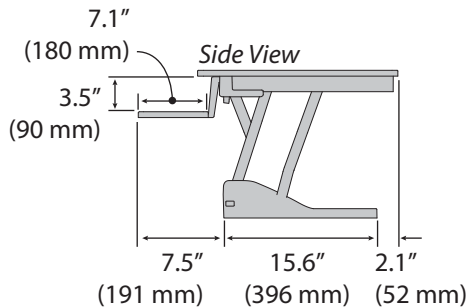

WorkFit™-TS Sit-Stand Desktop

Dimensions

We recommend one of our monitor mounting accessories to help get your monitor to the right ergonomic height from the keyboard tray.

© 2017 Ergotron, Inc. rev. 06/18/19 DIM-WorkFit-TS Content is subject to change without notification
WorkFit™ is a registered trademark of Ergotron, Inc.