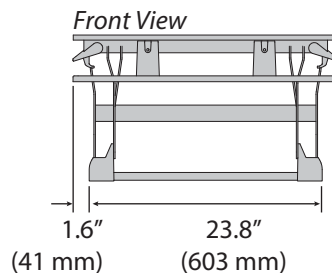

WorkFit™-TS Sit-Stand Desktop

Dimensions

We recommend one of our monitor mounting accessories to help get your monitor to the right ergonomic height from the keyboard tray.

© 2017 Ergotron, Inc. rev. 06/18/19 DIM-WorkFit-TS Content is subject to change without notification
WorkFit™ is a registered trademark of Ergotron, Inc.