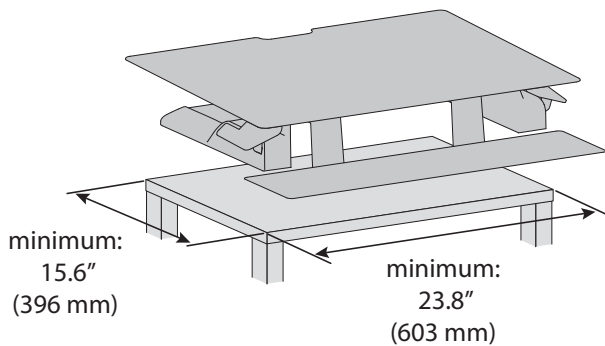

WorkFit™-TS Sit-Stand Desktop

Dimensions

We recommend one of our monitor mounting accessories to help get your monitor to the right ergonomic height from the keyboard tray.

© 2017 Ergotron, Inc. rev. 06/18/19 DIM-WorkFit-TS Content is subject to change without notification
WorkFit™ is a registered trademark of Ergotron, Inc.