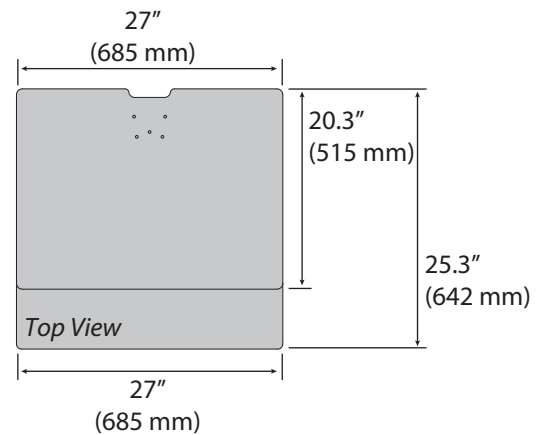

WorkFit™-TS Sit-Stand Desktop

Dimensions

We recommend one of our monitor mounting accessories to help get your monitor to the right ergonomic height from the keyboard tray.

© 2017 Ergotron, Inc. rev. 06/18/19 DIM-WorkFit-TS Content is subject to change without notification
WorkFit™ is a registered trademark of Ergotron, Inc.