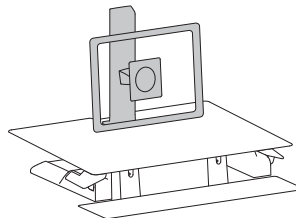

WorkFit™-TS Sit-Stand Desktop

Dimensions

We recommend one of our monitor mounting accessories to help get your monitor to the right ergonomic height from the keyboard tray.

© 2017 Ergotron, Inc. rev. 06/18/19 DIM-WorkFit-TS Content is subject to change without notification
WorkFit™ is a registered trademark of Ergotron, Inc.