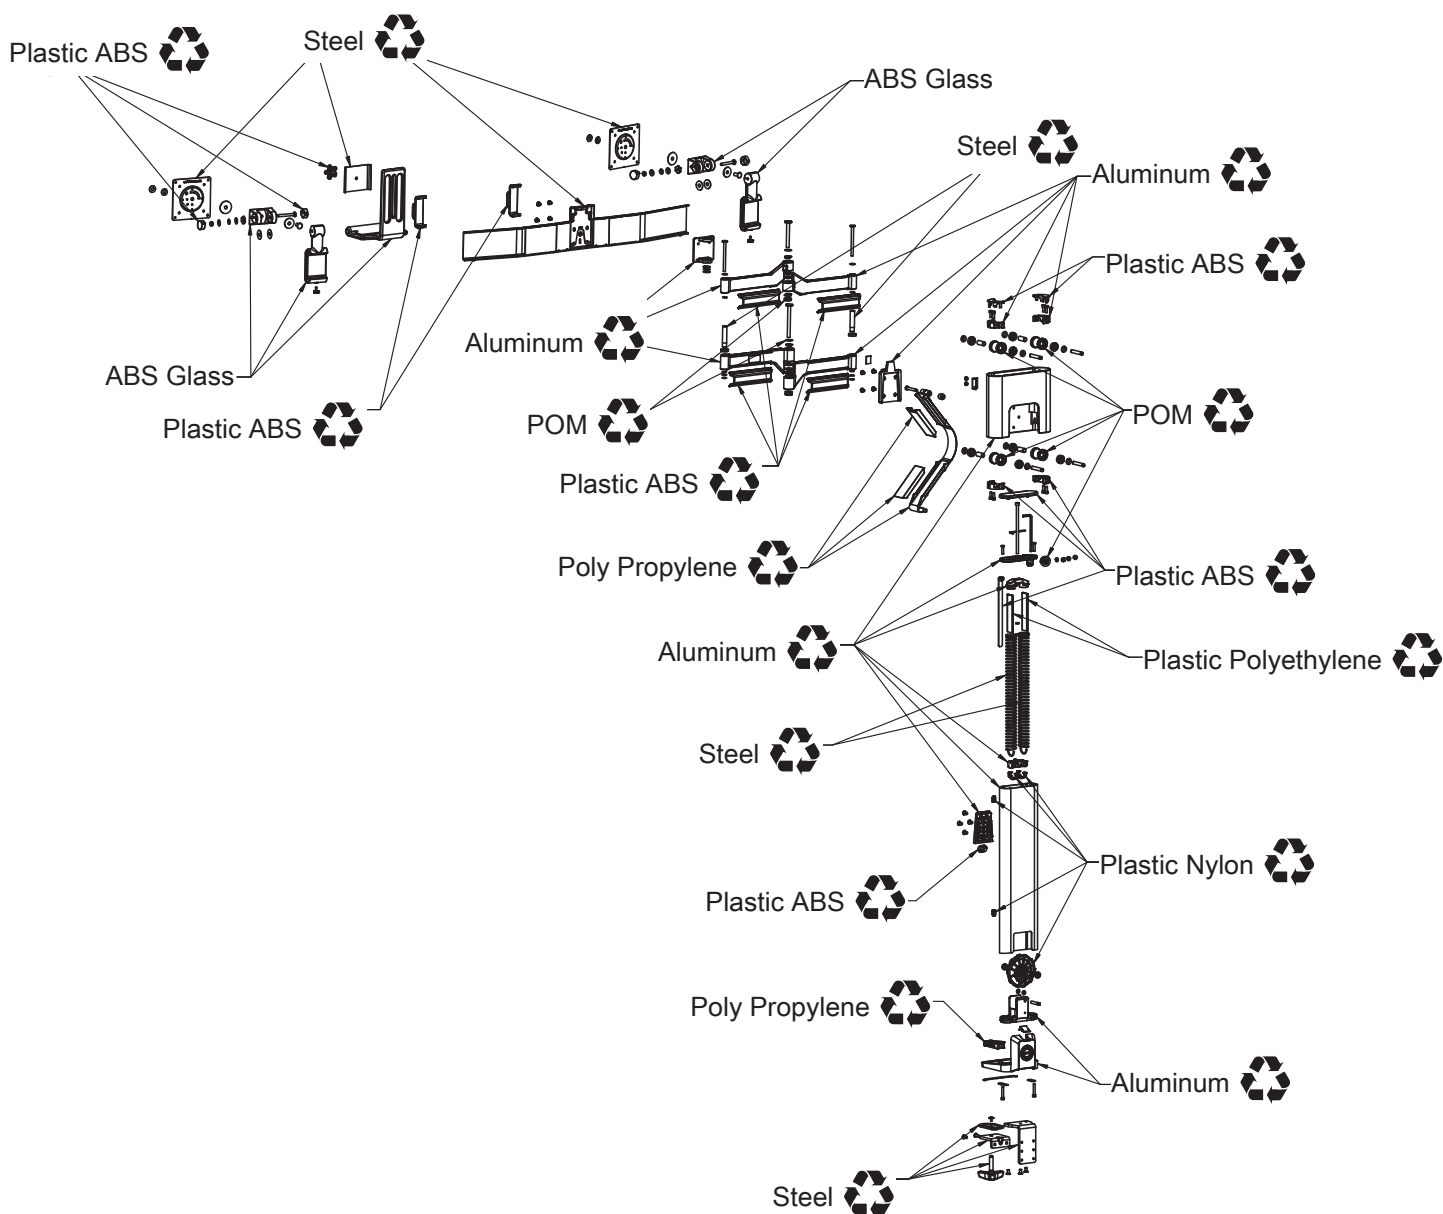

TRACE Dual Monitor Mount Family: 33-474, 47-110, 98-490, 98-491, 98-492, 45-631

30 minute Disassembly
Tools Needed:

There may be components that are under pressure. Proceed with caution while disassembling.